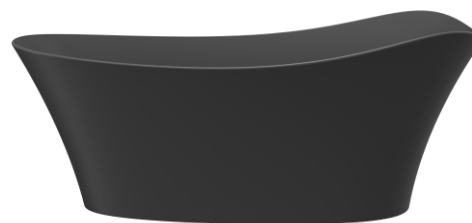

1700*750*580mm

Swedish Blue

Dusk Grey

Fir Spruce Green

Golden Brown

Ginger Greg Yellow

Matt Black

Matt White