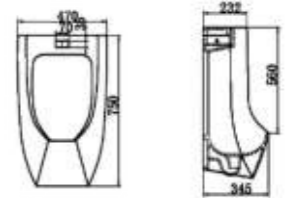

CLL 015

MOP SINK
General Dimension: 460*395*645mm
High Dimension: 460*395*745mm

CLL 018

WALL-HUNG URINAL
Dimension: 750*470*345mm

CLH 012

WALL-HUNG URINAL
Dimension: 690*410*290mm

CLH 690

WALL-HUNG URINAL
Dimension: 720*476*285mm