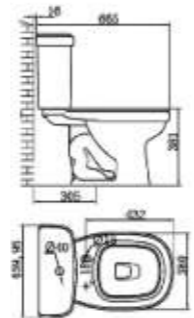

CLB 147P

WATER CLOSET&CISTERN
Washdown
Closet Dimension: 660*351*395mm
Cistern Dimension: 335*177*355mm
Roughing in Center to Floor: P-180mm
Roughing in Center to Wall: S-210mm

CLB 154P/S

WATER CLOSET&CISTERN
Washdown
Closet Dimension: 625*368*400mm
Cistern Dimension: 322*132*400mm
Roughing in Center to Floor: 185mm

CLB 152P

WATER CLOSET&CISTERN
Washdown
Closet Dimension: 625*368*390mm
Cistern Dimension: 385*130*432mm
Roughing in Center to Floor: 185mm

CLB 155P

WATER CLOSET&CISTERN
Washdown
Closet Dimension: 625*372*400mm
Cistern Dimension: 320*132*405mm
Roughing in Center to Floor: 185mm

CLB 159S

WATER CLOSET&CISTERN
Siphonic Jet
Closet Dimension: 727*360*430mm
Cistern Dimension: 435*216*398mm
Roughing in Center to Wall: 305mm

CLB 163S

WATER CLOSET&CISTERN
Siphonic Jet
Closet Dimension: 632*380*381mm
Cistern Dimension: 460*190*369mm
Roughing in Center to Wall: 305mm

CLB 161S

BACK TO WALL WATER CLOSET
Washdown
Closet Dimension: 590*340*405mm
Roughing in Center to Floor: 185mm

CLB 164BTW

WATER CLOSET&CISTERN
Washdown
Closet Dimension: 620*365*390mm
Cistern Dimension: 378*157*399mm
Roughing in Center to Floor: 185mm