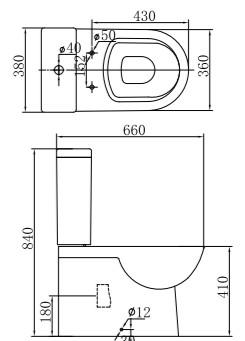

CLB200P

WATER CLOSET&CISTERN
Washdown
Closet Dimension:660*370*410mm
Cistern Dimension:386*172*376mm
Roughing in Center to Floor:180mm

CLB202A

WATER CLOSET&CISTERN
Washdown
Closet Dimension:660*370*410mm
Cistern Dimension:386*172*376mm
Roughing in Center to Floor:180mm

CLB203S

RIMLESS WASHDOWN
Washdown
Closet Dimension:660*360*430mm
Cistern Dimension:365*145*425mm
Roughing in Center to Floor:180mm

CHB005P

WATER CLOSET&CISTERN
Siphonic Jet
Closet Dimension:724*366*418mm
Cistern Dimension:460*215*392mm
Roughing in Center to Wall:305mm

CLB206S

RIMLESS WASHDOWN
Washdown
Closet Dimension:660*360*410mm
Cistern Dimension:380*145*430mm
Roughing in Center to Floor:180mm

CHB006P

WALL-HUNG WATER CLOSET
Washdown
Closet Dimension: 560*360*360mm
P-TRAP

CLB 002P

WASHDOWN
Washdown
Closet Dimension:620*350*760mm
Roughing in Center to Floor:180mm

CHB2049P

WASHDOWN
Washdown
Closet Dimension: 620*365*795mm
Roughing in Center to Floor: 185mm

CHB2076P

LAVATORY & PEDESTAL
Dimension: 580*435*885mm