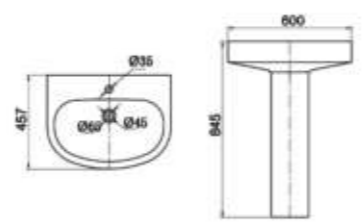

CLC 011

LAVATORY&PEDESTAL
Dimension: 580*470*835mm

CLC 031

LAVATORY&PEDESTAL
Dimension: 660*515*896mm

CLC 051

LAVATORY&PEDESTAL
Dimension: 570*470*825mm

CLC 303

LAVATORY&HALF-PEDESTAL
Dimension: 600*457*544mm

CLC 092-H

LAVATORY&HALF-PEDESTAL
Dimension: 510*395*435mm

CLC 116-H

LAVATORY&PEDESTAL
Dimension: 600*457*845mm

CLC 092

LAVATORY&PEDESTAL
Dimension: 510*395*820mm

CLC 116

LAVATORY&HALF-PEDESTAL
Dimension: 560*440*460mm

CLC 107

LAVATORY&PEDESTAL
Dimension: 525*455*829mm

CLC 118

LAVATORY&PEDESTAL
Dimension: 495*405*850mm

CLC 119

LAVATORY&HALF-PEDESTAL
Dimension: 545*455*485mm

CLC 127-H

LAVATORY&PEDESTAL
Dimension: 530*450*813mm