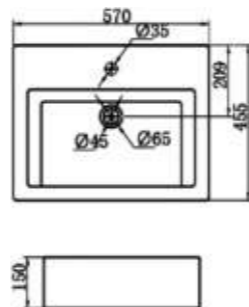

CLD 098

CABINET WASHBASIN
Dimension: 570*457*180mm

CLD 099

CABINET WASHBASIN
Dimension: 570*455*150mm

CLD 064

CABINET WASHBASIN
Dimension: 523*500*170mm

CLD 065

SEMI RECESSED BASIN
Dimension: 538*386*190mm