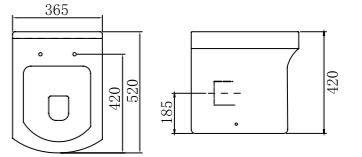

BACK TO WALL WATER CLOSET
Washdown
Closet Dimension: 520*365*420mm
Roughing in Center to Floor:185mm