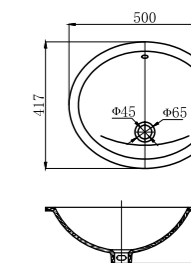

CLE 024

UNDERCOUNTER WASHBASIN
Dimension: 500*417*185

CLE029

UNDERCOUNTER WASHBASIN
Dimension: 500*430*190mm

CLE030

MOP SINK
Dimension: 545*460*720mm

CLL 011

MOP SINK
Dimension: 420*400*615mm