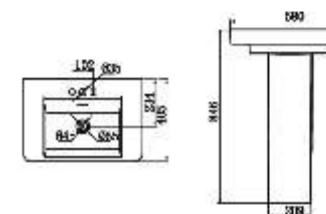

CLC 107

LAVATORY&PEDESTAL
Dimension: 525*455*829mm

CLC 118

LAVATORY&PEDESTAL
Dimension: 495*405*850mm

CLC 119

LAVATORY&HALF-PEDESTAL
Dimension: 545*455*485mm

CLC 127-H

LAVATORY&PEDESTAL
Dimension: 530*450*813mm

CLC 128

LAVATORY&HALF-PEDESTAL
Dimension: 510*388*450mm

CLC 139

LAVATORY&PEDESTAL
Dimension: 595*465*825mm

CLC 151

LAVATORY&PEDESTAL
Dimension: 550*445*850mm

CLC 152

LAVATORY&PEDESTAL
Dimension: 580*405*846mm