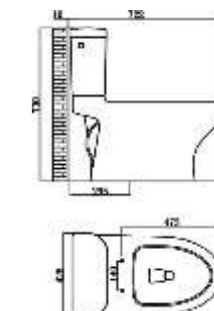

WATER CLOSET&CISTERN
Siphonic Jet
Closet Dimension: 710*400*384mm
Cistern Dimension: 428*180*320mm
Roughing in Center to Wall: 295mm