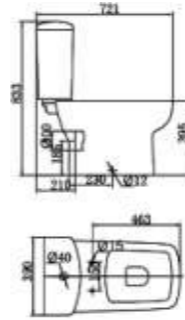

CLB 083P

WATER CLOSET&CISTERN
Washdown
Closet Dimension: 705*365*400mm
Cistern Dimension: 375*175*475mm
Roughing in Center to Wall: P-180/S-250mm

CLB 092P/S

WATER CLOSET&CISTERN
Washdown
Closet Dimension: 670*370*400mm
Cistern Dimension: 375*194*388mm
Roughing in Center to Wall: 150/220mm
Roughing in Center to Floor: 185mm

CLB 096A/B/C

BACK TO WALL WATER CLOSET
Washdown
Closet Dimension: 515*350*380mm
Roughing in Center to Floor: 180mm

CLB 097BTW

WATER CLOSET&CISTERN
Washdown
Closet Dimension: 690*380*395mm
Cistern Dimension: 390*197*415mm
Roughing in Center to Wall: P-185/S-250mm

CLB 098P/S

WATER CLOSET&CISTERN
Washdown
Closet Dimension: 725*380*400mm
Cistern Dimension: 396*190*413mm
Roughing in Center to Floor: 180mm

CLB 101P

BACK TO WALL WATER CLOSET
Washdown
Closet Dimension: 553*360*472mm
Roughing in Center to Floor: 180mm