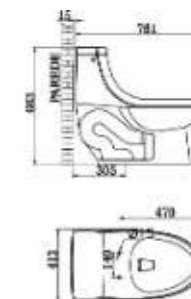

COMPASS

CLB116P

CLC116

CLA050S

CLA061S

CLA047S

ONE PIECE TOILET
Siphonic Jet
Dimension: 740*415*650mm
Roughing in Center
To wall:305/400mm

CLA 023S

ONE PIECE TOILET
Siphonic Jet
Dimension: 761*413*683mm
Roughing in Center
To wall:305mm

CLA 050S

ONE PIECE TOILET
Siphonic Jet
Dimension: 761*410*715mm
Roughing in Center
To wall:180mm

CLA 024D

ONE PIECE TOILET
Siphonic Jet
Dimension: 702*380*774mm
Roughing in Center
To wall:305mm