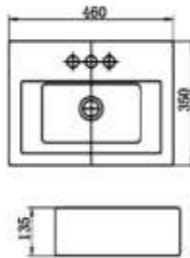

CLD 078

CABINET WASHBASIN
Dimension: 750*515*250mm
Cabinet Material: MFC or MDF

CLD 079

CABINET WASHBASIN
Dimension: 460*350*135mm
Cabinet Material: MFC or MDF

CLD 084

CABINET WASHBASIN
Dimension: 770*395*175mm