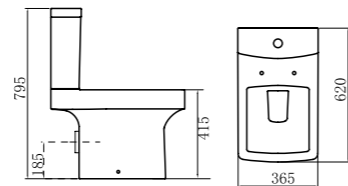

CLB206S

RIMLESS WASHDOWN
Washdown
Closet Dimension:660*360*410mm
Cistern Dimension:380*145*430mm
Roughing in Center to Floor:180mm

CHB006P

WALL-HUNG WATER CLOSET
Washdown
Closet Dimension: 560*360*360mm
P-TRAP

CLB 002P

WASHDOWN
Washdown
Closet Dimension:620*350*760mm
Roughing in Center to Floor:180mm

CHB2049P

WASHDOWN
Washdown
Closet Dimension: 620*365*795mm
Roughing in Center to Floor: 185mm

CHB2076P

LAVATORY & PEDESTAL
Dimension: 580*435*885mm

CHC3076

LAVATORY
& PEDESTAL

CHC3076

LAVATORY&PEDESTAL
Dimension: 510*411*820mm

CLC 001

LAVATORY&PEDESTAL
Dimension: 492*425*850mm

CLC 018

LAVATORY&PEDESTAL
Dimension: 560*465*842mm