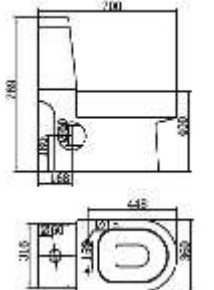

CLB 102BTW

WATER CLOSET&CISTERN
Washdown
Closet Dimension: 665*360*472mm
Cistern Dimension: 456*195*362mm
Roughing in Center to Floor: 190mm

CLB 102P

WATER CLOSET&CISTERN
Washdown
Closet Dimension: 503*360*470mm
Cistern Dimension: 456*195*362mm
Roughing in Center to Floor: 184mm

CLB 103P

WATER CLOSET&CISTERN
Washdown
Closet Dimension: 620*352*410mm
Cistern Dimension: 343*195*365mm
Roughing in Center to Floor: 146mm

CLB 104A

BACK TO WALL WATER CLOSET
Washdown
Closet Dimension: 590*360*400mm
Roughing in Center to Floor: 180mm

CLB 107BTW

WATER CLOSET&CISTERN
Washdown
Closet Dimension: 695*360*400mm
Cistern Dimension: 316*192*365mm
Roughing in Center to Wall: 305 mm
Roughing in Center to Floor: 180mm

CLB 107S/P

WATER CLOSET&CISTERN
 Washdown
 Closet Dimension: 680*365*395mm
 Cistern Dimension: 412*177*362mm
 Roughing in Center to Floor: 190mm

CLB 108P

WATER CLOSET&CISTERN
 Washdown
 Closet Dimension: 625*360*400mm
 Cistern Dimension: 389*325*372mm
 Roughing in Center to Floor: 190mm

CLB 109BP

WATER CLOSET&CISTERN
 Washdown
 Closet Dimension: 630*366*398mm
 Cistern Dimension: 394*134*341mm
 Roughing in Center to Floor: P-180mm
 Roughing in Center to Wall: S-210mm