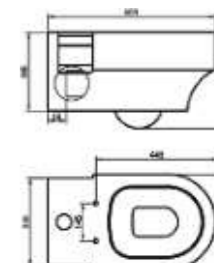

CLB 166P

WATER CLOSET&CISTERN
Siphonic Jet
Closet Dimension: 705*389*420mm
Cistern Dimension: 409*186*345mm
Roughing in Center to Wall: 290mm

CLB 171S

WATER CLOSET&CISTERN
Washdown
Closet Dimension: 633*335*390mm
Cistern Dimension: 300*138*417mm
Roughing in Center to Floor: 185mm

CLB 167P

WATER CLOSET&CISTERN
Siphonic Jet
Closet Dimension: 710*400*384mm
Cistern Dimension: 428*180*320mm
Roughing in Center to Wall: 295mm

CLB 173S

BACK TO WALL WATER CLOSET
Washdown
Closet Dimension: 565*392*385mm
Roughing in Center to Wall: 108mm

CLB 169BTW

WALL-HUNG WATER CLOSET
Washdown
Closet Dimension: 628*360*370mm
P-TRAP

CLB 174P

WATER CLOSET&CISTERN
Washdown
Closet Dimension:595*365*390mm
Cistern Dimension:398*134*342mm
Roughing in Center to Floor:185mm