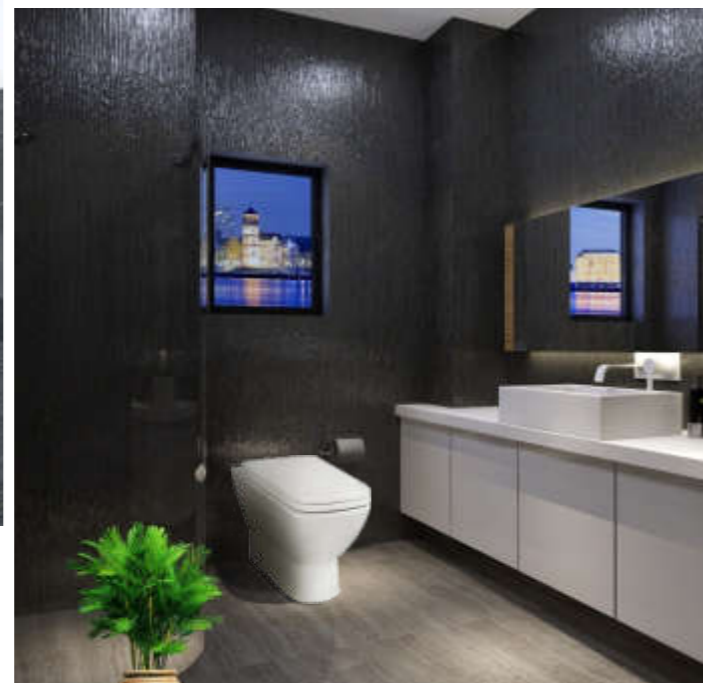

CLE 159

VANITY WASHBASIN
Dimension: 812*500*196mm

CLE 025

CLC164

CLB193P

CLB193BTW

SEMI RECESSED BASIN
Dimension: 500*400*175mm

CLD107