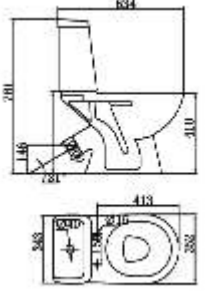

CLB 098P/S

WATER CLOSET&CISTERN
Washdown
Closet Dimension: 725*380*400mm
Cistern Dimension: 396*190*413mm
Roughing in Center to Floor: 180mm

CLB 101P

BACK TO WALL WATER CLOSET
Washdown
Closet Dimension: 553*360*472mm
Roughing in Center to Floor: 180mm

CLB 102BTW

WATER CLOSET&CISTERN
Washdown
Closet Dimension: 665*360*472mm
Cistern Dimension: 456*195*362mm
Roughing in Center to Floor: 190mm

CLB 102P

WATER CLOSET&CISTERN
Washdown
Closet Dimension: 503*360*470mm
Cistern Dimension: 456*195*362mm
Roughing in Center to Floor: 184mm

CLB 103P

WATER CLOSET&CISTERN
Washdown
Closet Dimension: 620*352*410mm
Cistern Dimension: 343*195*365mm
Roughing in Center to Floor: 146mm

CLB 104A

BACK TO WALL WATER CLOSET
Washdown
Closet Dimension: 590*360*400mm
Roughing in Center to Floor: 180mm