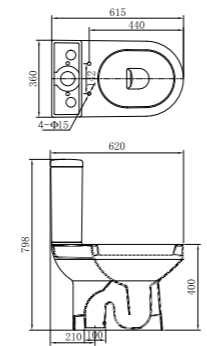

CLB187P

BACK TO WALL WATER CLOSET
Washdown
Closet Dimension:526*362*400mm
Roughing in Center to Floor:180mm

CLB193BTW

WATER CLOSET&CISTERN
Washdown
Closet Dimension:670*366*400mm
Cistern Dimension:372*171*425mm
Roughing in Center to Floor:180mm

CLB193P

WALL-HUNG WATER CLOSET
Washdown
Closet Dimension:530*360*350mm
P-TRAP

CLB194P

WATER CLOSET&CISTERN
Washdown
Closet Dimension:615*360*400mm
Cistern Dimension:366*152*388mm
Roughing in Center to Floor: 180mm
Roughing in Center to Wall: 210mm

CLB195P/S

WATER CLOSET&CISTERN
Washdown
Closet Dimension:688*344*380mm
Cistern Dimension:350*177*347mm
Roughing in Center to Floor:180mm

CLB196P

BACK TO WALL WATER CLOSET
Washdown
Closet Dimension:565*360*400mm
Roughing in Center to Floor:180mm

CLB198BTW

WATER CLOSET&CISTERN
Washdown
Closet Dimension:670*360*400mm
Cistern Dimension:378*177*376mm
Roughing in Center to Floor:180mm

CLB198P

WALL-HUNG WATER CLOSET
Washdown
Closet Dimension:530*346*400mm
P-TRAP