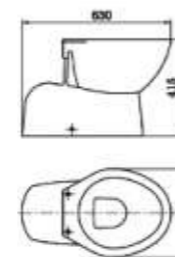

CLB 044P

WATER CLOSET&CISTERN
Washdown
Closet Dimension: 700*360*405mm
Cistern Dimension: 344*215*390mm
Roughing in Center to Floor: 185mm

CLB 071P

WATER CLOSET&CISTERN
Washdown
Closet Dimension: 655*360*405mm
Cistern Dimension: 375*160*430mm
Roughing in Center to Floor: 180mm

CLB 080A

WATER CLOSET&CISTERN
Washdown
Closet Dimension: 652*360*405mm
Cistern Dimension: 380*160*430mm
Roughing in Center to Floor: 180mm

CLB 080B

WATER CLOSET&CISTERN
Washdown
Closet Dimension: 630*360*400mm
Cistern Dimension: 338*190*375mm
Roughing in Center to Floor: 185mm

CLB 081P

WATER CLOSET&CISTERN
Washdown
Closet Dimension: 630*360*415mm
Cistern Dimension: 345*168*366mm
Roughing in Center to Floor: 130-170mm

CLB 082S

WATER CLOSET&CISTERN
Washdown
Closet Dimension: 636*375*410mm
Cistern Dimension: 345*168*368mm
Roughing in Center to Floor: 185mm