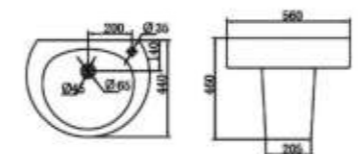

CLC 092-H

LAVATORY&HALF-PEDESTAL
Dimension: 510*395*435mm

CLC 116-H

LAVATORY&PEDESTAL
Dimension: 600*457*845mm

CLC 092

LAVATORY&PEDESTAL
Dimension: 510*395*820mm

CLC 116

LAVATORY&HALF-PEDESTAL
Dimension: 560*440*460mm