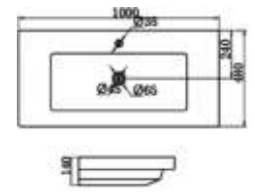

CLD 091

CABINET WASHBASIN
Dimension: 680*520*477mm

CLD 092

CABINET WASHBASIN
Dimension: 1000*480*140mm

CLD 094

CABINET WASHBASIN
Dimension: 1000*400*155mm

CLD 097

CABINET WASHBASIN
Dimension: 900*508*180mm