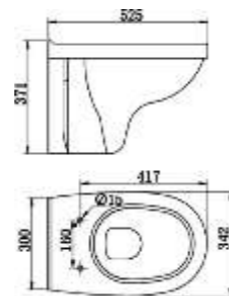

CLB 169BTW

WALL-HUNG WATER CLOSET
Washdown
Closet Dimension: 628*360*370mm
P-TRAP

CLB 174P

WATER CLOSET&CISTERN
Washdown
Closet Dimension:595*365*390mm
Cistern Dimension:398*134*342mm
Roughing in Center to Floor:185mm

CLB 182P

BACK TO WALL WATER CLOSET
Washdown
Closet Dimension:500*365*395mm
Roughing in Center to Floor:190mm

CLB 182BTW

WATER CLOSET&CISTERN
Washdown
Closet Dimension:660*353*395mm
Cistern Dimension:347*169*325mm
Roughing in Center to Floor:185mm

CLB 184P

WALL-HUNG WATER CLOSET
Washdown
Closet Dimension: 525*342*371mm
P-TRAP

CLB 001P

WATER CLOSET&CISTERN
Siphonic Jet
Closet Dimension:710*400*380mm
Cistern Dimension:400*188*380mm
Roughing in Center to Wall:295mm