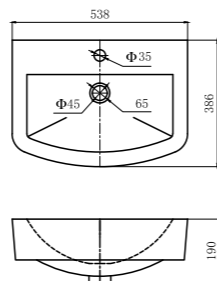

CLD 098

CABINET WASHBASIN
Dimension: 570*457*180mm

CLD 099

CABINET WASHBASIN
Dimension: 570*455*150mm

CLD 064

CABINET WASHBASIN
Dimension: 523*500*170mm

CLD 065

SEMI RECESSED BASIN
Dimension: 538*386*190mm