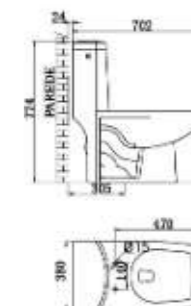

ONE PIECE TOILET
Siphonic Jet
Dimension: 761*413*683mm
Roughing in Center
To wall:305mm

CLA 050S

ONE PIECE TOILET
Siphonic Jet
Dimension: 761*410*715mm
Roughing in Center
To wall:180mm

CLA 024D

ONE PIECE TOILET
Siphonic Jet
Dimension: 702*380*774mm
Roughing in Center
To wall:305mm