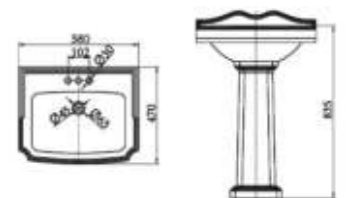

LAVATORY&PEDESTAL
Dimension: 510*411*820mm

CLC 001

LAVATORY&PEDESTAL
Dimension: 492*425*850mm

CLC 018

LAVATORY&PEDESTAL
Dimension: 560*465*842mm

CLC 00V2

LAVATORY&PEDESTAL
Dimension: 585*390*805mm

CLC 021

LAVATORY&PEDESTAL
Dimension: 555*460*855mm

CLC 003

LAVATORY&PEDESTAL
Dimension: 550*435*845mm

CLC 022

LAVATORY&PEDESTAL
Dimension: 550*467*845mm

CLC 011

LAVATORY&PEDESTAL
Dimension: 580*470*835mm

CLC 031