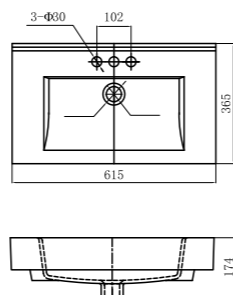

CABINET WASHBASIN
Dimension: 570*455*150mm

CLD 064

CABINET WASHBASIN
Dimension: 523*500*170mm

CLD 065

SEMI RECESSED BASIN
Dimension: 538*386*190mm

CLD104

CABINET WASHBASIN
Dimension: 615*365*174mm

CLD105

CABINET WASHBASIN
Dimension: 596*377*175mm

CLD125

CLD126

CABINET WASHBASIN
Dimension: 613*464*165mm

CHD5406

CABINET WASHBASIN
Dimension: 813*464*165mm

CHD5408