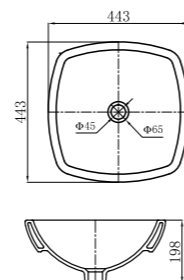

VANITY WASHBASIN
Dimension: 515*445*195mm

CLE031

VANITY WASHBASIN
Dimension: 482*482*210mm

CLE032

BOWL WASHBASIN
Dimension: 420*420*195mm

CLF 004

BOWL WASHBASIN
Dimension: 420*420*175mm

CLF 005

BOWL WASHBASIN
Dimension: 415*415*170mm

CLF 006

BOWL WASHBASIN
Dimension: 565*385*205mm

CLF 007

BOWL WASHBASIN
Dimension: 420*420*110mm

CLF 010

BOWL WASHBASIN
Dimension: 590*430*205mm

CLF 023

BOWL WASHBASIN
Dimension: 442*395*140mm

CLF 024

BOWL WASHBASIN
Dimension: 600*440*170mm

CLF 029

BOWL WASHBASIN
Dimension: 377*377*120mm

CLF 031

BOWL WASHBASIN
Dimension: 610*377*120mm

CLF 032

BOWL WASHBASIN
Dimension: 800*470*170mm

CLF 096

BOWL WASHBASIN
Dimension: 443*443*198mm

CLF030

WALL-HUNG LAVATORY
Dimension: 460*460*177mm

CLI 001

WALL-HUNG LAVATORY
Dimension: 455*326*188mm

CLI 020