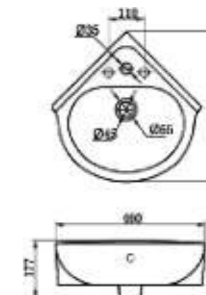

BOWL WASHBASIN
Dimension: 442*395*140mm

CLF 024

BOWL WASHBASIN
Dimension: 600*440*170mm

CLF 029

BOWL WASHBASIN
Dimension: 377*377*120mm

CLF 031

BOWL WASHBASIN
Dimension: 610*377*120mm

CLF 032

BOWL WASHBASIN
Dimension: 800*470*170mm

CLF 096

BOWL WASHBASIN
Dimension: 443*443*198mm

CLF030

WALL-HUNG LAVATORY
Dimension: 460*460*177mm

CLI 001

WALL-HUNG LAVATORY
Dimension: 455*326*188mm

CLI 020