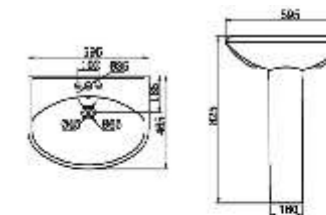

CLC 107

LAVATORY&PEDESTAL
Dimension: 525*455*829mm

CLC 118

LAVATORY&PEDESTAL
Dimension: 495*405*850mm

CLC 119

LAVATORY&HALF-PEDESTAL
Dimension: 545*455*485mm

CLC 127-H

LAVATORY&PEDESTAL
Dimension: 530*450*813mm

CLC 128

LAVATORY&HALF-PEDESTAL
Dimension: 510*388*450mm

CLC 139

LAVATORY&PEDESTAL
Dimension: 595*465*825mm

CLC 151

LAVATORY&PEDESTAL
Dimension: 550*445*850mm

CLC 152

LAVATORY&PEDESTAL
Dimension: 580*405*846mm

CLC 155

LAVATORY&PEDESTAL
Dimension: 665*495*860mm

CLC 159

LAVATORY&PEDESTAL
Dimension: 613*468*790mm

CLC 160

LAVATORY&PEDESTAL
Dimension: 550*465*870mm

CLC 166

LAVATORY&PEDESTAL
Dimension: 585*485*790mm