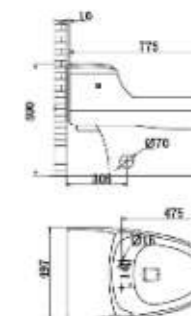

CLA 023S

ONE PIECE TOILET
Siphonic Jet
Dimension: 761*413*683mm
Roughing in Center
To wall:305mm

CLA 050S

ONE PIECE TOILET
Siphonic Jet
Dimension: 761*410*715mm
Roughing in Center
To wall:180mm

CLA 024D

ONE PIECE TOILET
Siphonic Jet
Dimension: 702*380*774mm
Roughing in Center
To wall:305mm

CLA 051S

ONE PIECE TOILET
Washdown
Dimension: 770*405*710mm
Roughing in Center
To wall:400mm

CLA 042S

ONE PIECE TOILET
Siphonic Jet
Dimension: 735*381*673mm
Roughing in Center
To wall:305mm

CLA 052S

ONE PIECE TOILET
Siphonic Jet
Dimension: 742*418*666mm
Roughing in Center
To wall:305mm

CLA 047S

ONE PIECE TOILET
Siphonic Jet
Dimension: 775*497*590mm
Roughing in Center
To wall:305mm

CLA 057S