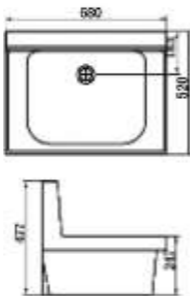

CABINET WASHBASIN
Dimension: 750*515*250mm
Cabinet Material: MFC or MDF

CLD 079

CABINET WASHBASIN
Dimension: 460*350*135mm
Cabinet Material: MFC or MDF

CLD 084

CABINET WASHBASIN
Dimension: 770*395*175mm

CLD 091

CABINET WASHBASIN
Dimension: 680*520*477mm

CLD 092

CABINET WASHBASIN
Dimension: 1000*480*140mm

CLD 094

CABINET WASHBASIN
Dimension: 1000*400*155mm

CLD 097

CABINET WASHBASIN
Dimension: 900*508*180mm

CLD 098

CABINET WASHBASIN
Dimension: 570*457*180mm

CLD 099