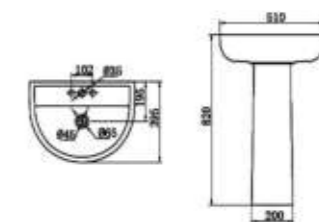

CLC 011

LAVATORY&PEDESTAL
Dimension: 580*470*835mm

CLC 031

LAVATORY&PEDESTAL
Dimension: 660*515*896mm

CLC 051

LAVATORY&PEDESTAL
Dimension: 570*470*825mm

CLC 303

LAVATORY&HALF-PEDESTAL
Dimension: 600*457*544mm

CLC 092-H

LAVATORY&HALF-PEDESTAL
Dimension: 510*395*435mm

CLC 116-H

LAVATORY&PEDESTAL
Dimension: 600*457*845mm

CLC 092

LAVATORY&PEDESTAL
Dimension: 510*395*820mm

CLC 116

LAVATORY&HALF-PEDESTAL
Dimension: 560*440*460mm

CLC 107

LAVATORY&PEDESTAL
Dimension: 525*455*829mm

CLC 118

LAVATORY&PEDESTAL
Dimension: 495*405*850mm

CLC 119

LAVATORY&HALF-PEDESTAL
Dimension: 545*455*485mm

CLC 127-H

LAVATORY&PEDESTAL
Dimension: 530*450*813mm