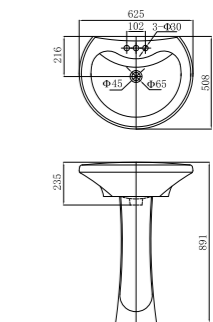

CLC 107

LAVATORY&PEDESTAL
Dimension: 525*455*829mm

CLC 118

LAVATORY&PEDESTAL
Dimension: 495*405*850mm

CLC 119

LAVATORY&HALF-PEDESTAL
Dimension: 545*455*485mm

CLC 127-H

LAVATORY&PEDESTAL
Dimension: 530*450*813mm

CLC 128

LAVATORY&HALF-PEDESTAL
Dimension: 510*388*450mm

CLC 139

LAVATORY&PEDESTAL
Dimension: 595*465*825mm

CLC 151

LAVATORY&PEDESTAL
Dimension: 550*445*850mm

CLC 152

LAVATORY&PEDESTAL
Dimension: 580*405*846mm

CLC 155

LAVATORY&PEDESTAL
Dimension: 665*495*860mm

CLC 159

LAVATORY&PEDESTAL
Dimension: 613*468*790mm

CLC 160

LAVATORY&PEDESTAL
Dimension: 550*465*870mm

CLC 166

LAVATORY&PEDESTAL
Dimension: 585*485*790mm

CLC 161

LAVATORY&PEDESTAL
Dimension: 450*380*845mm

CLC 167

LAVATORY&PEDESTAL
Dimension: 580*460*785mm

CLC 162

LAVATORY&PEDESTAL
Dimension: 625*508*891mm

CLC 168

LAVATORY&PEDESTAL
Dimension: 545*495*850mm