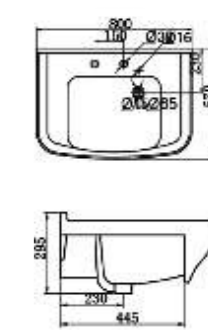

CABINET WASHBASIN
(LEFT TYPE)
Dimension: 920*505*213mm
Cabinet Material: MFC or MDF

CABINET WASHBASIN
Dimension: 705*490*210mm
Cabinet Material: MFC or MDF

CABINET WASHBASIN
Dimension: 600*530*220mm
Cabinet Material: MFC or MDF

CABINET WASHBASIN
Dimension: 800*570*295mm
Cabinet Material: MFC or MDF