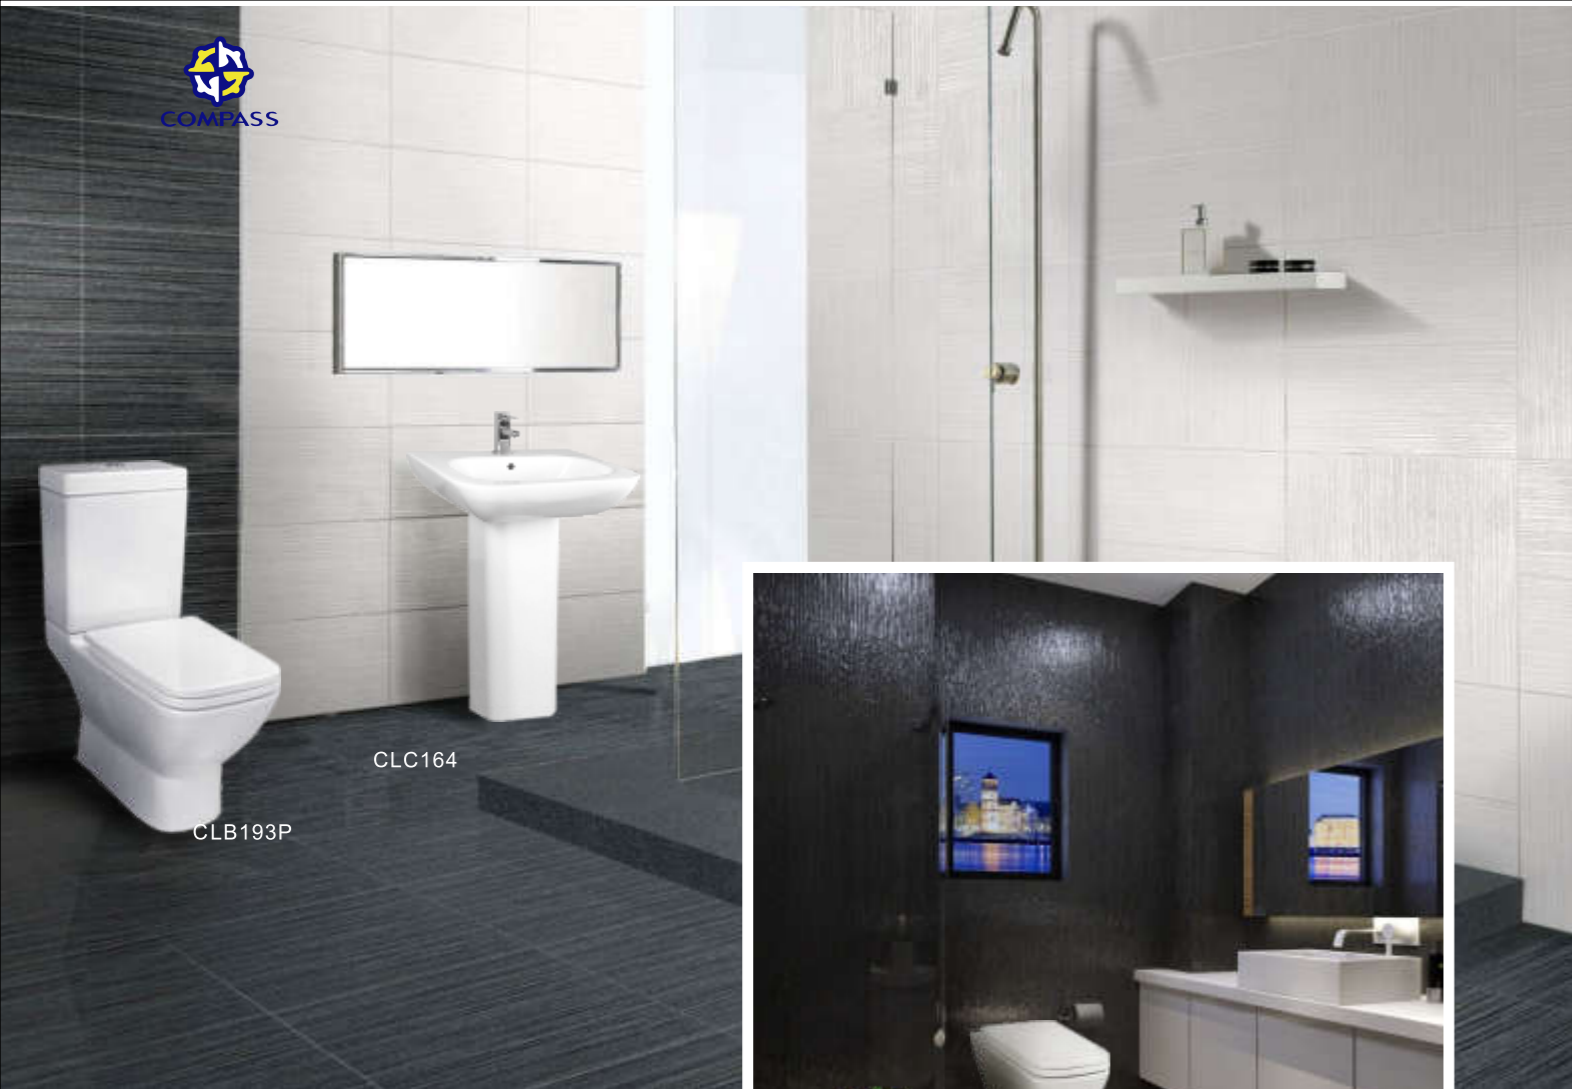

CLC164

CLB193P