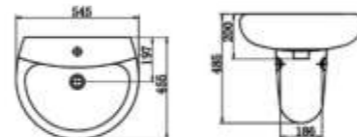

CLC 092-H

LAVATORY&HALF-PEDESTAL
Dimension: 510*395*435mm

CLC 116-H

LAVATORY&PEDESTAL
Dimension: 600*457*845mm

CLC 092

LAVATORY&PEDESTAL
Dimension: 510*395*820mm

CLC 116

LAVATORY&HALF-PEDESTAL
Dimension: 560*440*460mm

CLC 107

LAVATORY&PEDESTAL
Dimension: 525*455*829mm

CLC 118

LAVATORY&PEDESTAL
Dimension: 495*405*850mm

CLC 119

LAVATORY&HALF-PEDESTAL
Dimension: 545*455*485mm

CLC 127-H

LAVATORY&PEDESTAL
Dimension: 530*450*813mm

CLC 128

LAVATORY&HALF-PEDESTAL
Dimension: 510*388*450mm

CLC 139

LAVATORY&PEDESTAL
Dimension: 595*465*825mm

CLC 151

LAVATORY&PEDESTAL
Dimension: 550*445*850mm

CLC 152

LAVATORY&PEDESTAL
Dimension: 580*405*846mm