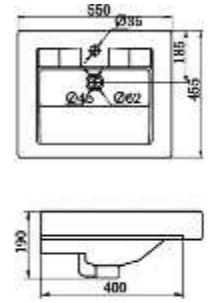

CABINET WASHBASIN
Dimension: 750*490*230mm
Cabinet Material: MFC or MDF

CLD 038

CABINET WASHBASIN
Dimension: 650*450*211mm
Cabinet Material: MFC or MDF

CLD 039

CABINET WASHBASIN
Dimension: 550*428*180mm
Cabinet Material: MFC or MDF

CLD 040B

CABINET WASHBASIN
Dimension: 710*455*190mm
Cabinet Material: MFC or MDF

CLD 041

CABINET WASHBASIN
Dimension: 550*455*190mm
Cabinet Material: MFC or MDF

CLD 042

CABINET WASHBASIN
Dimension: 800*470*135mm
Cabinet Material: MFC or MDF

CLD 044

CABINET WASHBASIN
Dimension: 600*470*135mm

CLD 046

CABINET WASHBASIN
Dimension: 850*495*210mm
Cabinet Material: MFC or MDF

CLD 049