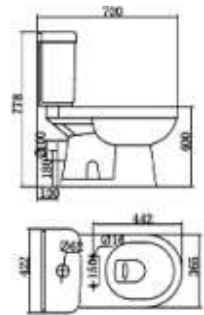

CLB 108P

WATER CLOSET&CISTERN
 Washdown
 Closet Dimension: 625*360*400mm
 Cistern Dimension: 389*325*372mm
 Roughing in Center to Floor: 190mm

CLB 109BP

WATER CLOSET&CISTERN
 Washdown
 Closet Dimension: 630*366*398mm
 Cistern Dimension: 394*134*341mm
 Roughing in Center to Floor: P-180mm
 Roughing in Center to Wall: S-210mm

CLB 186P/S

BACK TO WALL WATER CLOSET
 Siphonic Jet
 Closet Dimension: 680*380*380mm
 Roughing in Center to Wall: 232mm

CLB 117C

WATER CLOSET&CISTERN
 Washdown
 Closet Dimension: 700*365*400mm
 Cistern Dimension: 394*200*408mm
 Roughing in Center to Floor: 180mm

CLB 121P

WATER CLOSET&CISTERN
 Washdown
 Closet Dimension: 680*365*400mm
 Cistern Dimension: 442*194*372mm
 Roughing in Center to Floor: P-180mm
 Roughing in Center to Wall: S-220mm

CLB 122P/S

BACK TO WALL WATER CLOSET
 Washdown
 Closet Dimension: 504*365*390mm
 Roughing in Center to Floor: 190mm

CLB 128BTW

WATER CLOSET&CISTERN
 Washdown
 Closet Dimension: 590*350*400mm
 Cistern Dimension: 365*134*350mm
 Roughing in Center to Floor: 180mm

CLB 128P

WATER CLOSET&CISTERN
Washdown
Closet Dimension: 705*392*400mm
Cistern Dimension: 402*182*383mm
Roughing in Center to Floor: 180mm