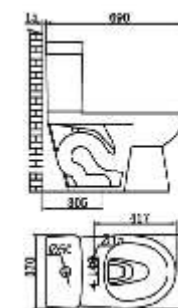

WATER CLOSET&CISTERN
Siphonic Jet
Closet Dimension: 650*378*395mm
Cistern Dimension: 370*182*353mm
Roughing in Center to Wall: 305mm