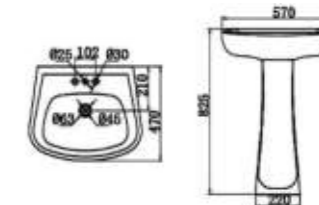

CLC 011

LAVATORY&PEDESTAL
Dimension: 580*470*835mm

CLC 031

LAVATORY&PEDESTAL
Dimension: 660*515*896mm

CLC 051

LAVATORY&PEDESTAL
Dimension: 570*470*825mm

CLC 303

LAVATORY&HALF-PEDESTAL
Dimension: 600*457*544mm

CLC 092-H

LAVATORY&HALF-PEDESTAL
Dimension: 510*395*435mm

CLC 116-H

LAVATORY&PEDESTAL
Dimension: 600*457*845mm

CLC 092

LAVATORY&PEDESTAL
Dimension: 510*395*820mm

CLC 116

LAVATORY&HALF-PEDESTAL
Dimension: 560*440*460mm