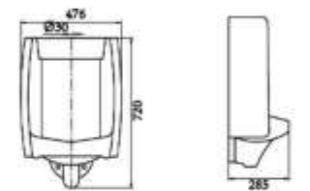

CLL 015

MOP SINK
General Dimension: 460*395*645mm
High Dimension: 460*395*745mm

CLL 018

WALL-HUNG URINAL
Dimension: 750*470*345mm

CLH 012

WALL-HUNG URINAL
Dimension: 690*410*290mm

CLH 690

WALL-HUNG URINAL
Dimension: 720*476*285mm