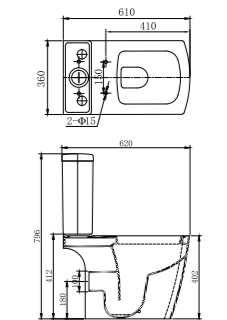

CLB 184P

WALL-HUNG WATER CLOSET
Washdown
Closet Dimension: 525*342*371mm
P-TRAP

CLB 001P

WATER CLOSET&CISTERN
Siphonic Jet
Closet Dimension:710*400*380mm
Cistern Dimension:400*188*380mm
Roughing in Center to Wall:295mm

CLB185S

BACK TO WALL WATER CLOSET
Washdown
Closet Dimension:510*362*402mm
Roughing in Center to Floor:185mm

CLB187BTW

WATER CLOSET&CISTERN
Washdown
Closet Dimension:610*360*402mm
Cistern Dimension:366*152*388mm
Roughing in Center to Floor:180mm

CLB187P

BACK TO WALL WATER CLOSET
Washdown
Closet Dimension:526*362*400mm
Roughing in Center to Floor:180mm

CLB193BTW

WATER CLOSET&CISTERN
Washdown
Closet Dimension:670*366*400mm
Cistern Dimension:372*171*425mm
Roughing in Center to Floor:180mm

CLB193P

WALL-HUNG WATER CLOSET
Washdown
Closet Dimension:530*360*350mm
P-TRAP

CLB194P

WATER CLOSET&CISTERN
Washdown
Closet Dimension:615*360*400mm
Cistern Dimension:366*152*388mm
Roughing in Center to Floor: 180mm
Roughing in Center to Wall: 210mm