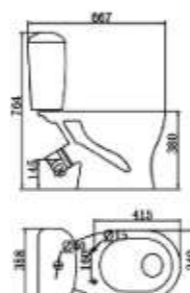

CLB 030P

WATER CLOSET&CISTERN
Siphonic Jet
Closet Dimension: 650*353*376mm
Cistern Dimension: 451*216*380mm
Roughing in Center to Wall: 305.400mm

CLB 057S

WATER CLOSET&CISTERN
Washdown
Closet Dimension: 705*350*390mm
Cistern Dimension: 480*190*420mm
Roughing in Center to Floor:180mm

CLB 031P

WATER CLOSET&CISTERN
Washdown
Closet Dimension: 636*374*410mm
Cistern Dimension: 345*168*368mm
Roughing in Center to Wall: 140mm

CLB 064S

WATER CLOSET&CISTERN
Washdown
Closet Dimension: 615*340*380mm
Cistern Dimension: 358*188*380mm
Roughing in Center to Floor:145mm

CLB 044P

WATER CLOSET&CISTERN
Washdown
Closet Dimension: 700*360*405mm
Cistern Dimension: 344*215*390mm
Roughing in Center to Floor: 185mm

CLB 071P

WATER CLOSET&CISTERN
Washdown
Closet Dimension: 655*360*405mm
Cistern Dimension: 375*160*430mm
Roughing in Center to Floor: 180mm