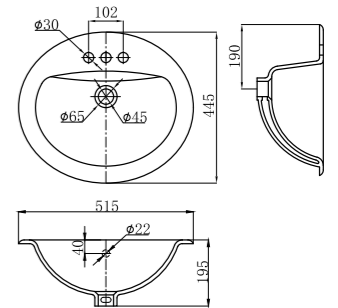

CLE 159

VANITY WASHBASIN
Dimension: 812*500*196mm

CLE 025

CLC164

CLB193P

CLB193BTW

SEMI RECESSED BASIN
Dimension: 500*400*175mm

CLD107

VANITY WASHBASIN
Dimension: 515*445*195mm

CLE031

VANITY WASHBASIN
Dimension: 482*482*210mm

CLE032

BOWL WASHBASIN
Dimension: 420*420*195mm

CLF 004

BOWL WASHBASIN
Dimension: 420*420*175mm

CLF 005