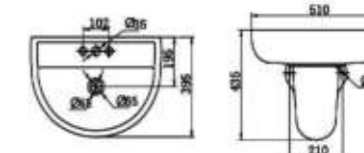

LAVATORY&HALF-PEDESTAL
Dimension: 510*395*435mm