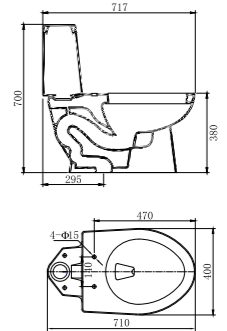

CLB 169BTW

WALL-HUNG WATER CLOSET
Washdown
Closet Dimension: 628*360*370mm
P-TRAP

CLB 174P

WATER CLOSET&CISTERN
Washdown
Closet Dimension:595*365*390mm
Cistern Dimension:398*134*342mm
Roughing in Center to Floor:185mm

CLB 182P

BACK TO WALL WATER CLOSET
Washdown
Closet Dimension:500*365*395mm
Roughing in Center to Floor:190mm

CLB 182BTW

WATER CLOSET&CISTERN
Washdown
Closet Dimension:660*353*395mm
Cistern Dimension:347*169*325mm
Roughing in Center to Floor:185mm

CLB 184P

WALL-HUNG WATER CLOSET
Washdown
Closet Dimension: 525*342*371mm
P-TRAP

CLB 001P

WATER CLOSET&CISTERN
Siphonic Jet
Closet Dimension:710*400*380mm
Cistern Dimension:400*188*380mm
Roughing in Center to Wall:295mm

CLB185S

BACK TO WALL WATER CLOSET
Washdown
Closet Dimension:510*362*402mm
Roughing in Center to Floor:185mm

CLB187BTW

WATER CLOSET&CISTERN
Washdown
Closet Dimension:610*360*402mm
Cistern Dimension:366*152*388mm
Roughing in Center to Floor:180mm