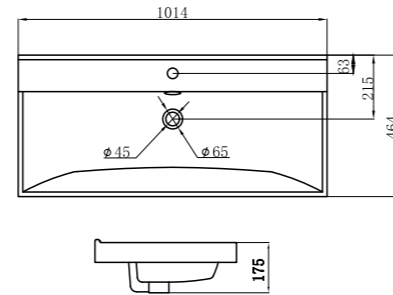

CHD5406

CABINET WASHBASIN
Dimension: 813*464*165mm

CHD5408

CABINET WASHBASIN
Dimension: 1014*464*175mm

CHD5410

CABINET WASHBASIN
Dimension: 1214*464*170mm

CHD5412

CABINET WASHBASIN
Dimension: 550*490*190mm