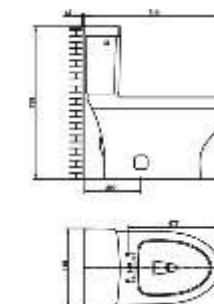

CLB 163BS

WATER CLOSET&CISTERN
Washdown
Closet Dimension: 690*360*410mm
Cistern Dimension: 376*174*370mm
Roughing in Center to Floor: 185mm

CLB 165P

BACK TO WALL WATER CLOSET
Washdown
Closet Dimension: 590*359*405mm
Roughing in Center to Floor: 185mm

CLB 166BTW

BACK TO WALL WATER CLOSET
Washdown
Closet Dimension: 567*393*450mm
Roughing in Center to Wall: 106mm

CLB 170BTW

WATER CLOSET&CISTERN
Washdown
Closet Dimension: 700*359*390mm
Cistern Dimension: 393*194*418mm
Roughing in Center to Floor: 185mm

CLB 166P

WATER CLOSET&CISTERN
Siphonic Jet
Closet Dimension: 705*389*420mm
Cistern Dimension: 409*186*345mm
Roughing in Center to Wall: 290mm

CLB 171S

WATER CLOSET&CISTERN
Washdown
Closet Dimension: 633*335*390mm
Cistern Dimension: 300*138*417mm
Roughing in Center to Floor: 185mm