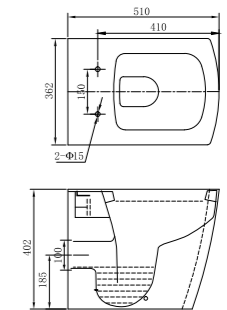

CLB 169BTW

WALL-HUNG WATER CLOSET
Washdown
Closet Dimension: 628*360*370mm
P-TRAP

CLB 174P

WATER CLOSET&CISTERN
Washdown
Closet Dimension:595*365*390mm
Cistern Dimension:398*134*342mm
Roughing in Center to Floor:185mm

CLB 182P

BACK TO WALL WATER CLOSET
Washdown
Closet Dimension:500*365*395mm
Roughing in Center to Floor:190mm

CLB 182BTW

WATER CLOSET&CISTERN
Washdown
Closet Dimension:660*353*395mm
Cistern Dimension:347*169*325mm
Roughing in Center to Floor:185mm

CLB 184P

WALL-HUNG WATER CLOSET
Washdown
Closet Dimension: 525*342*371mm
P-TRAP

CLB 001P

WATER CLOSET&CISTERN
Siphonic Jet
Closet Dimension:710*400*380mm
Cistern Dimension:400*188*380mm
Roughing in Center to Wall:295mm

CLB185S

BACK TO WALL WATER CLOSET
Washdown
Closet Dimension:510*362*402mm
Roughing in Center to Floor:185mm

CLB187BTW

WATER CLOSET&CISTERN
Washdown
Closet Dimension:610*360*402mm
Cistern Dimension:366*152*388mm
Roughing in Center to Floor:180mm