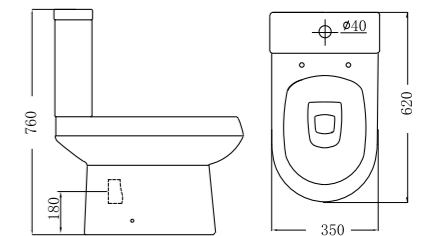

CLB203S

RIMLESS WASHDOWN
Washdown
Closet Dimension:660*360*430mm
Cistern Dimension:365*145*425mm
Roughing in Center to Floor:180mm

CHB005P

WATER CLOSET&CISTERN
Siphonic Jet
Closet Dimension:724*366*418mm
Cistern Dimension:460*215*392mm
Roughing in Center to Wall:305mm

CLB206S

RIMLESS WASHDOWN
Washdown
Closet Dimension:660*360*410mm
Cistern Dimension:380*145*430mm
Roughing in Center to Floor:180mm

CHB006P

WALL-HUNG WATER CLOSET
Washdown
Closet Dimension: 560*360*360mm
P-TRAP

CLB 002P

WASHDOWN
Washdown
Closet Dimension:620*350*760mm
Roughing in Center to Floor:180mm

CHB2049P

WASHDOWN
Washdown
Closet Dimension: 620*365*795mm
Roughing in Center to Floor: 185mm

CHB2076P

LAVATORY & PEDESTAL
Dimension: 580*435*885mm