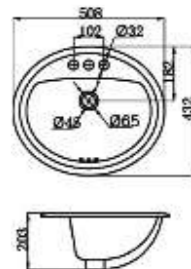

CHD5885

CABINET WASHBASIN
Dimension: 1050*490*190mm

CHD58A5

VANITY WASHBASIN
Dimension: 560*460*195mm

CLE 001

VANITY WASHBASIN
Dimension: 508*432*203mm

CLE 019

VANITY WASHBASIN
Dimension: 560*460*195mm