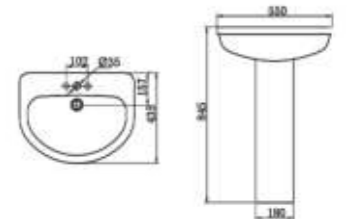

CHC3076

LAVATORY
& PEDESTAL

CHC3076

LAVATORY&PEDESTAL
Dimension: 510*411*820mm

CLC 001

LAVATORY&PEDESTAL
Dimension: 492*425*850mm

CLC 018

LAVATORY&PEDESTAL
Dimension: 560*465*842mm

CLC 00V2

LAVATORY&PEDESTAL
Dimension: 585*390*805mm

CLC 021

LAVATORY&PEDESTAL
Dimension: 555*460*855mm

CLC 003

LAVATORY&PEDESTAL
Dimension: 550*435*845mm

CLC 022

LAVATORY&PEDESTAL
Dimension: 550*467*845mm

CLC 011

LAVATORY&PEDESTAL
Dimension: 580*470*835mm

CLC 031

LAVATORY&PEDESTAL
Dimension: 660*515*896mm

CLC 051

LAVATORY&PEDESTAL
Dimension: 570*470*825mm

CLC 303

LAVATORY&HALF-PEDESTAL
Dimension: 600*457*544mm