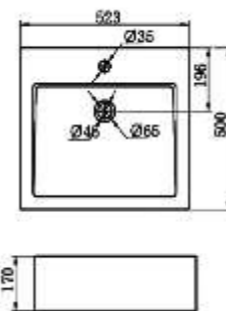

CLD 098

CABINET WASHBASIN
Dimension: 570*457*180mm

CLD 099

CABINET WASHBASIN
Dimension: 570*455*150mm

CLD 064

CABINET WASHBASIN
Dimension: 523*500*170mm

CLD 065

SEMI RECESSED BASIN
Dimension: 538*386*190mm