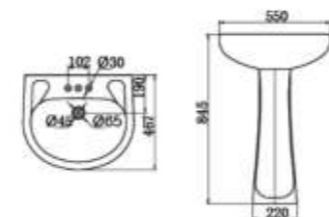

CHC3076

LAVATORY
& PEDESTAL

CHC3076

LAVATORY&PEDESTAL
Dimension: 510*411*820mm

CLC 001

LAVATORY&PEDESTAL
Dimension: 492*425*850mm

CLC 018

LAVATORY&PEDESTAL
Dimension: 560*465*842mm

CLC 00V2

LAVATORY&PEDESTAL
Dimension: 585*390*805mm

CLC 021

LAVATORY&PEDESTAL
Dimension: 555*460*855mm

CLC 003

LAVATORY&PEDESTAL
Dimension: 550*435*845mm

CLC 022

LAVATORY&PEDESTAL
Dimension: 550*467*845mm

CLC 011

LAVATORY&PEDESTAL
Dimension: 580*470*835mm

CLC 031

LAVATORY&PEDESTAL
Dimension: 660*515*896mm

CLC 051

LAVATORY&PEDESTAL
Dimension: 570*470*825mm

CLC 303

LAVATORY&HALF-PEDESTAL
Dimension: 600*457*544mm