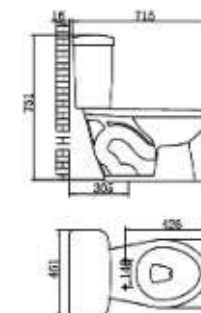

CLB 015P

WATER CLOSET&CISTERN
Washdown
Closet Dimension: 662*355*400mm
Cistern Dimension: 347*204*345mm
Roughing in Center to Floor:190mm

CLB 055P

WATER CLOSET&CISTERN
Washdown
Closet Dimension: 640*355*395mm
Cistern Dimension: 356*190*310mm
Roughing in Center to Floor:185mm

CLB 030P

WATER CLOSET&CISTERN
Siphonic Jet
Closet Dimension: 650*353*376mm
Cistern Dimension: 451*216*380mm
Roughing in Center to Wall: 305.400mm

CLB 057S

WATER CLOSET&CISTERN
Washdown
Closet Dimension: 705*350*390mm
Cistern Dimension: 480*190*420mm
Roughing in Center to Floor:180mm

CLB 031P

WATER CLOSET&CISTERN
Washdown
Closet Dimension: 636*374*410mm
Cistern Dimension: 345*168*368mm
Roughing in Center to Wall: 140mm

CLB 064S

WATER CLOSET&CISTERN
Washdown
Closet Dimension: 615*340*380mm
Cistern Dimension: 358*188*380mm
Roughing in Center to Floor:145mm