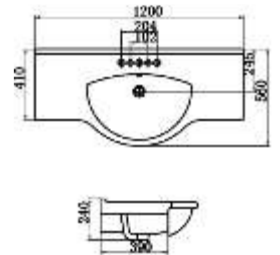

CLD 070

CABINET WASHBASIN
Dimension: 1200*600*250mm
Cabinet Material: MFC or MDF

CLD 071

CABINET WASHBASIN
Dimension: 1200*560*240mm
Cabinet Material: MFC or MDF

CLD 075

CABINET WASHBASIN
Dimension: 600*550*267mm
Cabinet Material: MFC or MDF