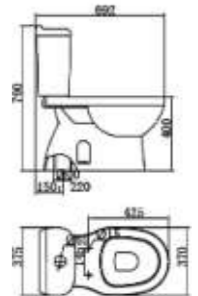

CLB 080A

WATER CLOSET&CISTERN
Washdown
Closet Dimension: 652*360*405mm
Cistern Dimension: 380*160*430mm
Roughing in Center to Floor: 180mm

CLB 080B

WATER CLOSET&CISTERN
Washdown
Closet Dimension: 630*360*400mm
Cistern Dimension: 338*190*375mm
Roughing in Center to Floor: 185mm

CLB 081P

WATER CLOSET&CISTERN
Washdown
Closet Dimension: 630*360*415mm
Cistern Dimension: 345*168*366mm
Roughing in Center to Floor: 130-170mm

CLB 082S

WATER CLOSET&CISTERN
Washdown
Closet Dimension: 636*375*410mm
Cistern Dimension: 345*168*368mm
Roughing in Center to Floor: 185mm

CLB 083P

WATER CLOSET&CISTERN
Washdown
Closet Dimension: 705*365*400mm
Cistern Dimension: 375*175*475mm
Roughing in Center to Wall: P-180/S-250mm

CLB 092P/S

WATER CLOSET&CISTERN
Washdown
Closet Dimension: 670*370*400mm
Cistern Dimension: 375*194*388mm
Roughing in Center to Wall: 150/220mm
Roughing in Center to Floor: 185mm

CLB 096A/B/C

BACK TO WALL WATER CLOSET
Washdown
Closet Dimension: 515*350*380mm
Roughing in Center to Floor: 180mm

CLB 097BTW

WATER CLOSET&CISTERN
Washdown
Closet Dimension: 690*380*395mm
Cistern Dimension: 390*197*415mm
Roughing in Center to Wall: P-185/S-250mm