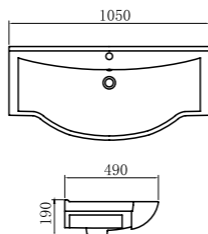

CABINET WASHBASIN
Dimension: 650*490*190mm

CHD5865

CABINET WASHBASIN
Dimension: 750*490*190mm

CHD5875

CABINET WASHBASIN
Dimension: 850*490*190mm

CHD5885

CABINET WASHBASIN
Dimension: 1050*490*190mm

CHD58A5

VANITY WASHBASIN
Dimension: 560*460*195mm

CLE 001

VANITY WASHBASIN
Dimension: 508*432*203mm

CLE 019

VANITY WASHBASIN
Dimension: 560*460*195mm

CLE 159

CLE 025