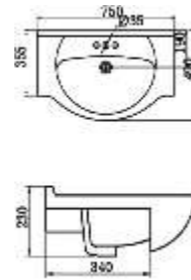

CABINET WASHBASIN
Dimension: 750*490*230mm
Cabinet Material: MFC or MDF

CLD 038

CABINET WASHBASIN
Dimension: 650*450*211mm
Cabinet Material: MFC or MDF

CLD 039

CABINET WASHBASIN
Dimension: 550*428*180mm
Cabinet Material: MFC or MDF

CLD 040B

CABINET WASHBASIN
Dimension: 710*455*190mm
Cabinet Material: MFC or MDF

CLD 041

CABINET WASHBASIN
Dimension: 550*455*190mm
Cabinet Material: MFC or MDF

CLD 042

CABINET WASHBASIN
Dimension: 800*470*135mm
Cabinet Material: MFC or MDF

CLD 044

CABINET WASHBASIN
Dimension: 600*470*135mm

CLD 046

CABINET WASHBASIN
Dimension: 850*495*210mm
Cabinet Material: MFC or MDF

CLD 049