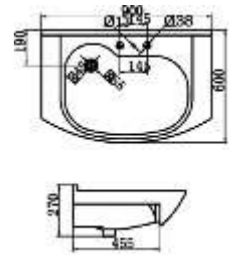

CLD 053B

CABINET WASHBASIN
Dimension: 1200*490*230mm
Cabinet Material: MFC or MDF

CLD 054

CABINET WASHBASIN
Dimension: 570*397*195mm
Cabinet Material: MFC or MDF

CLD 069

CABINET WASHBASIN
Dimension: 900*600*270mm
Cabinet Material: MFC or MDF