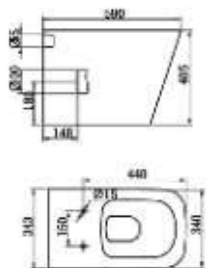

CLB 152P

WATER CLOSET&CISTERN
Washdown
Closet Dimension: 625*368*390mm
Cistern Dimension: 385*130*432mm
Roughing in Center to Floor: 185mm

CLB 155P

WATER CLOSET&CISTERN
Washdown
Closet Dimension: 625*372*400mm
Cistern Dimension: 320*132*405mm
Roughing in Center to Floor: 185mm

CLB 152B

WATER CLOSET&CISTERN
Siphonic Jet
Closet Dimension: 650*378*395mm
Cistern Dimension: 370*182*353mm
Roughing in Center to Wall: 305mm

CLB 158S

WATER CLOSET&CISTERN
Siphonic Jet
Closet Dimension: 750*380*425mm
Cistern Dimension: 445*209*399mm
Roughing in Center to Wall: 305mm

CLB 159S

WATER CLOSET&CISTERN
Siphonic Jet
Closet Dimension: 727*360*430mm
Cistern Dimension: 435*216*398mm
Roughing in Center to Wall: 305mm

CLB 163S

WATER CLOSET&CISTERN
Siphonic Jet
Closet Dimension: 632*380*381mm
Cistern Dimension: 460*190*369mm
Roughing in Center to Wall: 305mm

CLB 161S

BACK TO WALL WATER CLOSET
Washdown
Closet Dimension: 590*340*405mm
Roughing in Center to Floor: 185mm

CLB 164BTW

WATER CLOSET&CISTERN
Washdown
Closet Dimension: 620*365*390mm
Cistern Dimension: 378*157*399mm
Roughing in Center to Floor: 185mm