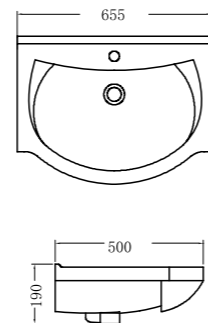

CHD5410

CHD5412

CHD4555

CABINET WASHBASIN
Dimension: 655*500*190mm

CHD4565

CABINET WASHBASIN
Dimension: 750*490*190mm

CHD4575

CABINET WASHBASIN
Dimension: 850*490*190mm

CHD4585

CABINET WASHBASIN
Dimension: 1050*490*190mm

CHD45A5

CABINET WASHBASIN
Dimension: 550*490*190mm

CHD5855