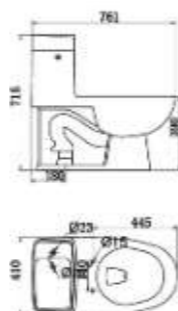

COMPASS

CLB116P

CLC116

CLA050S

CLA061S

CLA047S

ONE PIECE TOILET
Siphonic Jet
Dimension: 740*415*650mm
Roughing in Center
To wall:305/400mm

CLA 023S

ONE PIECE TOILET
Siphonic Jet
Dimension: 761*413*683mm
Roughing in Center
To wall:305mm

CLA 050S

ONE PIECE TOILET
Siphonic Jet
Dimension: 761*410*715mm
Roughing in Center
To wall:180mm

CLA 024D

ONE PIECE TOILET
Siphonic Jet
Dimension: 702*380*774mm
Roughing in Center
To wall:305mm