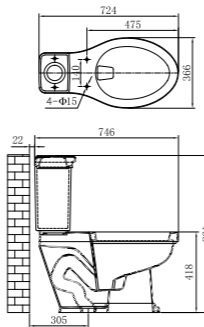

CLB200P

WATER CLOSET&CISTERN
Washdown
Closet Dimension:660*370*410mm
Cistern Dimension:386*172*376mm
Roughing in Center to Floor:180mm

CLB202A

WATER CLOSET&CISTERN
Washdown
Closet Dimension:660*370*410mm
Cistern Dimension:386*172*376mm
Roughing in Center to Floor:180mm

CLB202B

BACK TO WALL WATER CLOSET
Washdown
Closet Dimension: 520*365*420mm
Roughing in Center to Floor:185mm

CHB2086BTW

WATER CLOSET&CISTERN
Siphonic Jet
Closet Dimension:683*362*419mm
Cistern Dimension:416*201*362mm
Roughing in Center to Wall:305mm

CLB203S

RIMLESS WASHDOWN
Washdown
Closet Dimension:660*360*430mm
Cistern Dimension:365*145*425mm
Roughing in Center to Floor:180mm

CHB005P

WATER CLOSET&CISTERN
Siphonic Jet
Closet Dimension:724*366*418mm
Cistern Dimension:460*215*392mm
Roughing in Center to Wall:305mm

CLB206S

RIMLESS WASHDOWN
Washdown
Closet Dimension:660*360*410mm
Cistern Dimension:380*145*430mm
Roughing in Center to Floor:180mm

CHB006P

WALL-HUNG WATER CLOSET
Washdown
Closet Dimension: 560*360*360mm
P-TRAP