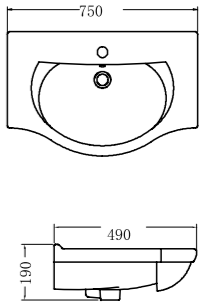

CHD4555

CABINET WASHBASIN
Dimension: 655*500*190mm

CHD4565

CABINET WASHBASIN
Dimension: 750*490*190mm

CHD4575

CABINET WASHBASIN
Dimension: 850*490*190mm

CHD4585

CABINET WASHBASIN
Dimension: 1050*490*190mm