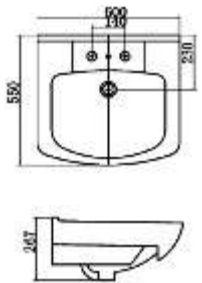

CLD 070

CABINET WASHBASIN
Dimension: 1200*600*250mm
Cabinet Material: MFC or MDF

CLD 071

CABINET WASHBASIN
Dimension: 1200*560*240mm
Cabinet Material: MFC or MDF

CLD 075

CABINET WASHBASIN
Dimension: 600*550*267mm
Cabinet Material: MFC or MDF