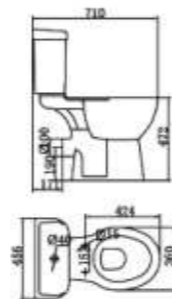

CLB 096A/B/C

BACK TO WALL WATER CLOSET
Washdown
Closet Dimension: 515*350*380mm
Roughing in Center to Floor: 180mm

CLB 097BTW

WATER CLOSET&CISTERN
Washdown
Closet Dimension: 690*380*395mm
Cistern Dimension: 390*197*415mm
Roughing in Center to Wall: P-185/S-250mm

CLB 098P/S

WATER CLOSET&CISTERN
Washdown
Closet Dimension: 725*380*400mm
Cistern Dimension: 396*190*413mm
Roughing in Center to Floor: 180mm

CLB 101P

BACK TO WALL WATER CLOSET
Washdown
Closet Dimension: 553*360*472mm
Roughing in Center to Floor: 180mm

CLB 102BTW

WATER CLOSET&CISTERN
Washdown
Closet Dimension: 665*360*472mm
Cistern Dimension: 456*195*362mm
Roughing in Center to Floor: 190mm

CLB 102P

WATER CLOSET&CISTERN
Washdown
Closet Dimension: 503*360*470mm
Cistern Dimension: 456*195*362mm
Roughing in Center to Floor: 184mm