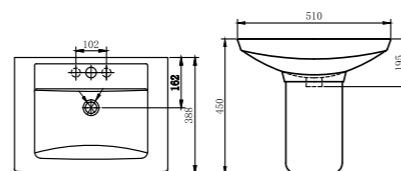

CLC 092-H

LAVATORY&HALF-PEDESTAL
Dimension: 510*395*435mm

CLC 116-H

LAVATORY&PEDESTAL
Dimension: 600*457*845mm

CLC 092

LAVATORY&PEDESTAL
Dimension: 510*395*820mm

CLC 116

LAVATORY&HALF-PEDESTAL
Dimension: 560*440*460mm

CLC 107

LAVATORY&PEDESTAL
Dimension: 525*455*829mm

CLC 118

LAVATORY&PEDESTAL
Dimension: 495*405*850mm

CLC 119

LAVATORY&HALF-PEDESTAL
Dimension: 545*455*485mm

CLC 127-H

LAVATORY&PEDESTAL
Dimension: 530*450*813mm

CLC 128

LAVATORY&HALF-PEDESTAL
Dimension: 510*388*450mm

CLC 139

LAVATORY&PEDESTAL
Dimension: 595*465*825mm

CLC 151

LAVATORY&PEDESTAL
Dimension: 550*445*850mm

CLC 152

LAVATORY&PEDESTAL
Dimension: 580*405*846mm