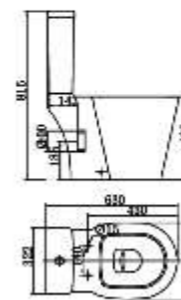

CLB 147P

WATER CLOSET&CISTERN
Washdown
Closet Dimension: 660*351*395mm
Cistern Dimension: 335*177*355mm
Roughing in Center to Floor: P-180mm
Roughing in Center to Wall: S-210mm

CLB 154P/S

WATER CLOSET&CISTERN
Washdown
Closet Dimension: 625*368*400mm
Cistern Dimension: 322*132*400mm
Roughing in Center to Floor: 185mm