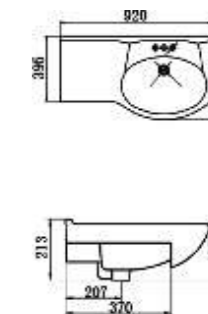

CLD 005

CABINET WASHBASIN
Dimension: 705*490*210mm
Cabinet Material: MFC or MDF