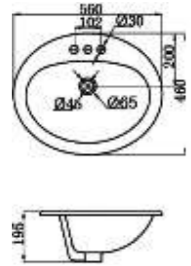

CHD5885

CABINET WASHBASIN
Dimension: 1050*490*190mm

CHD58A5

VANITY WASHBASIN
Dimension: 560*460*195mm

CLE 001

VANITY WASHBASIN
Dimension: 508*432*203mm

CLE 019

VANITY WASHBASIN
Dimension: 560*460*195mm