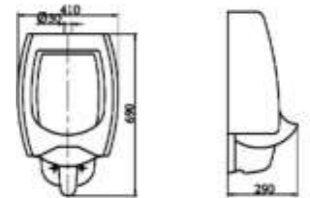

CLL 015

MOP SINK
General Dimension: 460*395*645mm
High Dimension: 460*395*745mm

CLL 018

WALL-HUNG URINAL
Dimension: 750*470*345mm

CLH 012

WALL-HUNG URINAL
Dimension: 690*410*290mm

CLH 690

WALL-HUNG URINAL
Dimension: 720*476*285mm