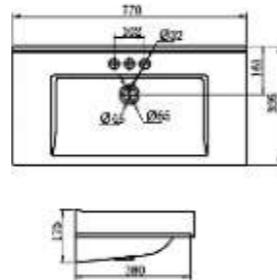

CABINET WASHBASIN
Dimension: 750*515*250mm
Cabinet Material: MFC or MDF

CLD 079

CABINET WASHBASIN
Dimension: 460*350*135mm
Cabinet Material: MFC or MDF

CLD 084

CABINET WASHBASIN
Dimension: 770*395*175mm

CLD 091

CABINET WASHBASIN
Dimension: 680*520*477mm

CLD 092

CABINET WASHBASIN
Dimension: 1000*480*140mm

CLD 094

CABINET WASHBASIN
Dimension: 1000*400*155mm

CLD 097

CABINET WASHBASIN
Dimension: 900*508*180mm

CLD 098

CABINET WASHBASIN
Dimension: 570*457*180mm

CLD 099