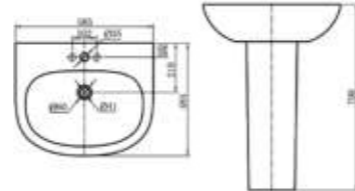

CLC 128

LAVATORY&HALF-PEDESTAL
Dimension: 510*388*450mm

CLC 139

LAVATORY&PEDESTAL
Dimension: 595*465*825mm

CLC 151

LAVATORY&PEDESTAL
Dimension: 550*445*850mm

CLC 152

LAVATORY&PEDESTAL
Dimension: 580*405*846mm

CLC 155

LAVATORY&PEDESTAL
Dimension: 665*495*860mm

CLC 159

LAVATORY&PEDESTAL
Dimension: 613*468*790mm

CLC 160

LAVATORY&PEDESTAL
Dimension: 550*465*870mm

CLC 166

LAVATORY&PEDESTAL
Dimension: 585*485*790mm