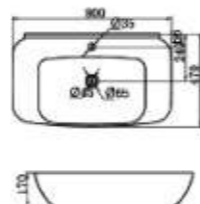

BOWL WASHBASIN
Dimension: 377*377*120mm

CLF 031

CLF 032

BOWL WASHBASIN
Dimension: 800*470*170mm

CLF 096

CLF030

WALL-HUNG LAVATORY
Dimension: 460*460*177mm

CLI 001

WALL-HUNG LAVATORY
Dimension: 455*326*188mm

CLI 020

WALL-HUNG LAVATORY
Dimension: 510*219*155mm

CLI 022

WALL-HUNG LAVATORY
Dimension: 700*400*165mm

CLI 130