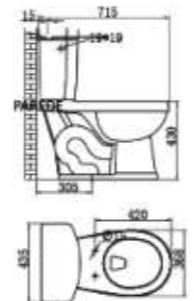

CLB 161S

BACK TO WALL WATER CLOSET
Washdown
Closet Dimension: 590*340*405mm
Roughing in Center to Floor: 185mm

CLB 164BTW

WATER CLOSET&CISTERN
Washdown
Closet Dimension: 620*365*390mm
Cistern Dimension: 378*157*399mm
Roughing in Center to Floor: 185mm

CLB 162P

WATER CLOSET&CISTERN
Washdown
Closet Dimension: 665*340*390mm
Cistern Dimension: 365*174*417mm
Roughing in Center to Floor: 185mm

CLB 164P

WATER CLOSET&CISTERN
Siphonic Jet
Closet Dimension: 680*368*430mm
Cistern Dimension: 435*216*396mm
Roughing in Center to Wall: 305mm

CLB 163BS

WATER CLOSET&CISTERN
Washdown
Closet Dimension: 690*360*410mm
Cistern Dimension: 376*174*370mm
Roughing in Center to Floor: 185mm

CLB 165P

BACK TO WALL WATER CLOSET
Washdown
Closet Dimension: 590*359*405mm
Roughing in Center to Floor: 185mm