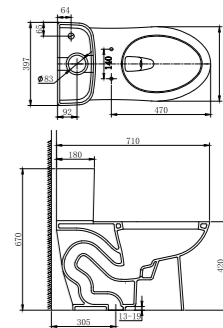

CLA 047S

ONE PIECE TOILET
Siphonic Jet
Dimension: 775*497*590mm
Roughing in Center
To wall:305mm

CLA 057S

ONE PIECE TOILET
Siphonic Jet
Dimension: 687*397*710mm
Roughing in Center
To wall:305mm

CLA 059S

ONE PIECE TOILET
Siphonic Jet
Dimension: 665*410*772mm
Roughing in Center
To wall:305mm

CLA 061S

ONE PIECE TOILET
Siphonic Jet
Dimension: 670*360*772mm
Roughing in Center
To wall:305mm

CLA 064S

ONE PIECE TOILET
Siphonic Jet
Dimension: 665*410*772mm
Roughing in Center
To Wall:305mm

CLA 070S

ONE PIECE TOILET
Siphonic Jet
Dimension: 720*400*650mm
Roughing in Center
To Wall:295mm

CLA 071S

ONE PIECE TOILET
Dimension: 710*397*670mm
Roughing in Center To Wall: 305mm

CLA 072S

WATER CLOSET&CISTERN
Washdown
Closet Dimension: 640*347*402mm
Cistern Dimension: 387*215*345mm
Roughing in Center to Floor:180mm

CLB 015P

WATER CLOSET&CISTERN
Washdown
Closet Dimension: 662*355*400mm
Cistern Dimension: 347*204*345mm
Roughing in Center to Floor:190mm

CLB 055P

WATER CLOSET&CISTERN
Washdown
Closet Dimension: 640*355*395mm
Cistern Dimension: 356*190*310mm
Roughing in Center to Floor:185mm