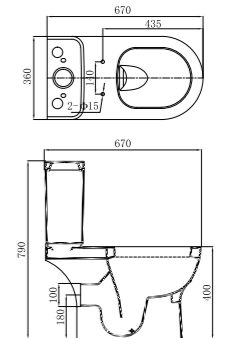

CLB187P

BACK TO WALL WATER CLOSET
Washdown
Closet Dimension:526*362*400mm
Roughing in Center to Floor:180mm

CLB193BTW

WATER CLOSET&CISTERN
Washdown
Closet Dimension:670*366*400mm
Cistern Dimension:372*171*425mm
Roughing in Center to Floor:180mm

CLB193P

WALL-HUNG WATER CLOSET
Washdown
Closet Dimension:530*360*350mm
P-TRAP

CLB194P

WATER CLOSET&CISTERN
Washdown
Closet Dimension:615*360*400mm
Cistern Dimension:366*152*388mm
Roughing in Center to Floor: 180mm
Roughing in Center to Wall: 210mm

CLB195P/S

WATER CLOSET&CISTERN
Washdown
Closet Dimension:688*344*380mm
Cistern Dimension:350*177*347mm
Roughing in Center to Floor:180mm

CLB196P

BACK TO WALL WATER CLOSET
Washdown
Closet Dimension:565*360*400mm
Roughing in Center to Floor:180mm

CLB198BTW

WATER CLOSET&CISTERN
Washdown
Closet Dimension:670*360*400mm
Cistern Dimension:378*177*376mm
Roughing in Center to Floor:180mm

CLB198P

WALL-HUNG WATER CLOSET
Washdown
Closet Dimension:530*346*400mm
P-TRAP