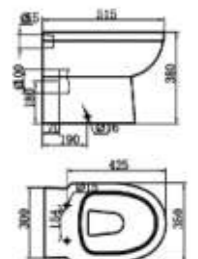

CLB 080A

WATER CLOSET&CISTERN
Washdown
Closet Dimension: 652*360*405mm
Cistern Dimension: 380*160*430mm
Roughing in Center to Floor: 180mm

CLB 080B

WATER CLOSET&CISTERN
Washdown
Closet Dimension: 630*360*400mm
Cistern Dimension: 338*190*375mm
Roughing in Center to Floor: 185mm

CLB 081P

WATER CLOSET&CISTERN
Washdown
Closet Dimension: 630*360*415mm
Cistern Dimension: 345*168*366mm
Roughing in Center to Floor: 130-170mm

CLB 082S

WATER CLOSET&CISTERN
Washdown
Closet Dimension: 636*375*410mm
Cistern Dimension: 345*168*368mm
Roughing in Center to Floor: 185mm

CLB 083P

WATER CLOSET&CISTERN
Washdown
Closet Dimension: 705*365*400mm
Cistern Dimension: 375*175*475mm
Roughing in Center to Wall: P-180/S-250mm

CLB 092P/S

WATER CLOSET&CISTERN
Washdown
Closet Dimension: 670*370*400mm
Cistern Dimension: 375*194*388mm
Roughing in Center to Wall: 150/220mm
Roughing in Center to Floor: 185mm

CLB 096A/B/C

BACK TO WALL WATER CLOSET
Washdown
Closet Dimension: 515*350*380mm
Roughing in Center to Floor: 180mm

CLB 097BTW

WATER CLOSET&CISTERN
Washdown
Closet Dimension: 690*380*395mm
Cistern Dimension: 390*197*415mm
Roughing in Center to Wall: P-185/S-250mm