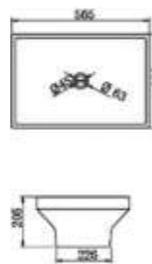

VANITY WASHBASIN
Dimension: 515*445*195mm

CLE031

VANITY WASHBASIN
Dimension: 482*482*210mm

CLE032

BOWL WASHBASIN
Dimension: 420*420*195mm

CLF 004

BOWL WASHBASIN
Dimension: 420*420*175mm

CLF 005

BOWL WASHBASIN
Dimension: 415*415*170mm

CLF 006

BOWL WASHBASIN
Dimension: 565*385*205mm

CLF 007

BOWL WASHBASIN
Dimension: 420*420*110mm

CLF 010

BOWL WASHBASIN
Dimension: 590*430*205mm

CLF 023