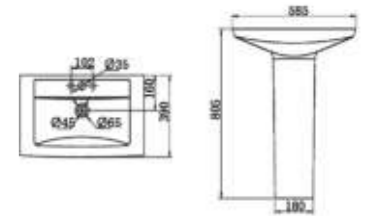

LAVATORY&PEDESTAL
Dimension: 510*411*820mm

CLC 001

LAVATORY&PEDESTAL
Dimension: 492*425*850mm

CLC 018

LAVATORY&PEDESTAL
Dimension: 560*465*842mm

CLC 00V2

LAVATORY&PEDESTAL
Dimension: 585*390*805mm

CLC 021

LAVATORY&PEDESTAL
Dimension: 555*460*855mm

CLC 003

LAVATORY&PEDESTAL
Dimension: 550*435*845mm

CLC 022

LAVATORY&PEDESTAL
Dimension: 550*467*845mm

CLC 011

LAVATORY&PEDESTAL
Dimension: 580*470*835mm

CLC 031