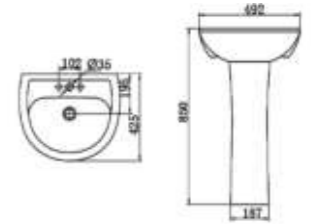

CLB 002P

WASHDOWN
Washdown
Closet Dimension:620*350*760mm
Roughing in Center to Floor:180mm

CHB2049P

WASHDOWN
Washdown
Closet Dimension: 620*365*795mm
Roughing in Center to Floor: 185mm

CHB2076P

LAVATORY & PEDESTAL
Dimension: 580*435*885mm

CHC3076

LAVATORY
& PEDESTAL

CHC3076

LAVATORY&PEDESTAL
Dimension: 510*411*820mm

CLC 001

LAVATORY&PEDESTAL
Dimension: 492*425*850mm

CLC 018

LAVATORY&PEDESTAL
Dimension: 560*465*842mm

CLC 00V2

LAVATORY&PEDESTAL
Dimension: 585*390*805mm

CLC 021

LAVATORY&PEDESTAL
Dimension: 555*460*855mm

CLC 003

LAVATORY&PEDESTAL
Dimension: 550*435*845mm

CLC 022

LAVATORY&PEDESTAL
Dimension: 550*467*845mm