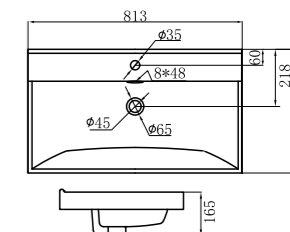

CABINET WASHBASIN
Dimension: 570*455*150mm

CLD 064

CABINET WASHBASIN
Dimension: 523*500*170mm

CLD 065

SEMI RECESSED BASIN
Dimension: 538*386*190mm

CLD104

CABINET WASHBASIN
Dimension: 615*365*174mm

CLD105

CABINET WASHBASIN
Dimension: 596*377*175mm

CLD125

CLD126

CABINET WASHBASIN
Dimension: 613*464*165mm

CHD5406

CABINET WASHBASIN
Dimension: 813*464*165mm

CHD5408