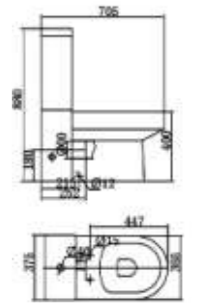

CLB 080A

WATER CLOSET&CISTERN
Washdown
Closet Dimension: 652*360*405mm
Cistern Dimension: 380*160*430mm
Roughing in Center to Floor: 180mm

CLB 080B

WATER CLOSET&CISTERN
Washdown
Closet Dimension: 630*360*400mm
Cistern Dimension: 338*190*375mm
Roughing in Center to Floor: 185mm

CLB 081P

WATER CLOSET&CISTERN
Washdown
Closet Dimension: 630*360*415mm
Cistern Dimension: 345*168*366mm
Roughing in Center to Floor: 130-170mm

CLB 082S

WATER CLOSET&CISTERN
Washdown
Closet Dimension: 636*375*410mm
Cistern Dimension: 345*168*368mm
Roughing in Center to Floor: 185mm

CLB 083P

WATER CLOSET&CISTERN
Washdown
Closet Dimension: 705*365*400mm
Cistern Dimension: 375*175*475mm
Roughing in Center to Wall: P-180/S-250mm

CLB 092P/S

WATER CLOSET&CISTERN
Washdown
Closet Dimension: 670*370*400mm
Cistern Dimension: 375*194*388mm
Roughing in Center to Wall: 150/220mm
Roughing in Center to Floor: 185mm