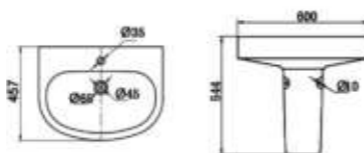

CLC 011

LAVATORY&PEDESTAL
Dimension: 580*470*835mm

CLC 031

LAVATORY&PEDESTAL
Dimension: 660*515*896mm

CLC 051

LAVATORY&PEDESTAL
Dimension: 570*470*825mm

CLC 303

LAVATORY&HALF-PEDESTAL
Dimension: 600*457*544mm