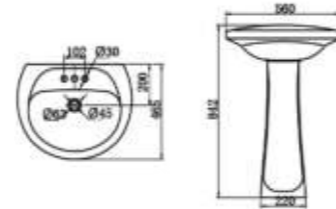

CHC3076

LAVATORY
& PEDESTAL

CHC3076

LAVATORY&PEDESTAL
Dimension: 510*411*820mm

CLC 001

LAVATORY&PEDESTAL
Dimension: 492*425*850mm

CLC 018

LAVATORY&PEDESTAL
Dimension: 560*465*842mm