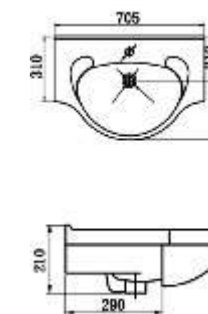

CLC 155

LAVATORY&PEDESTAL
Dimension: 665*495*860mm

CLC 159

LAVATORY&PEDESTAL
Dimension: 613*468*790mm

CLC 160

LAVATORY&PEDESTAL
Dimension: 550*465*870mm

CLC 166

LAVATORY&PEDESTAL
Dimension: 585*485*790mm

CLC 161

LAVATORY&PEDESTAL
Dimension: 450*380*845mm

CLC 167

LAVATORY&PEDESTAL
Dimension: 580*460*785mm

CLC 162

LAVATORY&PEDESTAL
Dimension: 625*508*891mm

CLC 168

LAVATORY&PEDESTAL
Dimension: 545*495*850mm

CLC 164

LAVATORY&PEDESTAL
Dimension: 508*430*916mm

CLC 169

CLD 003

CABINET WASHBASIN
(LEFT TYPE)
Dimension: 920*505*213mm
Cabinet Material: MFC or MDF

CLD 005

CABINET WASHBASIN
Dimension: 705*490*210mm
Cabinet Material: MFC or MDF