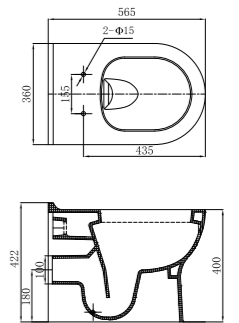

CLB187P

BACK TO WALL WATER CLOSET
Washdown
Closet Dimension:526*362*400mm
Roughing in Center to Floor:180mm

CLB193BTW

WATER CLOSET&CISTERN
Washdown
Closet Dimension:670*366*400mm
Cistern Dimension:372*171*425mm
Roughing in Center to Floor:180mm

CLB193P

WALL-HUNG WATER CLOSET
Washdown
Closet Dimension:530*360*350mm
P-TRAP

CLB194P

WATER CLOSET&CISTERN
Washdown
Closet Dimension:615*360*400mm
Cistern Dimension:366*152*388mm
Roughing in Center to Floor: 180mm
Roughing in Center to Wall: 210mm

CLB195P/S

WATER CLOSET&CISTERN
Washdown
Closet Dimension:688*344*380mm
Cistern Dimension:350*177*347mm
Roughing in Center to Floor:180mm

CLB196P

BACK TO WALL WATER CLOSET
Washdown
Closet Dimension:565*360*400mm
Roughing in Center to Floor:180mm

CLB198BTW

WATER CLOSET&CISTERN
Washdown
Closet Dimension:670*360*400mm
Cistern Dimension:378*177*376mm
Roughing in Center to Floor:180mm

CLB198P

WALL-HUNG WATER CLOSET
Washdown
Closet Dimension:530*346*400mm
P-TRAP