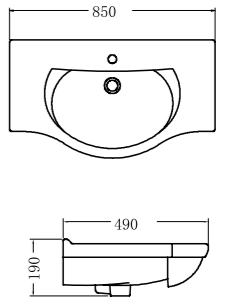

CHD4555

CABINET WASHBASIN
Dimension: 655*500*190mm

CHD4565

CABINET WASHBASIN
Dimension: 750*490*190mm

CHD4575

CABINET WASHBASIN
Dimension: 850*490*190mm

CHD4585

CABINET WASHBASIN
Dimension: 1050*490*190mm