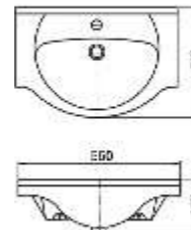

CLD 038

CABINET WASHBASIN
Dimension: 650*450*211mm
Cabinet Material: MFC or MDF

CLD 039

CABINET WASHBASIN
Dimension: 550*428*180mm
Cabinet Material: MFC or MDF

CLD 040B

CABINET WASHBASIN
Dimension: 710*455*190mm
Cabinet Material: MFC or MDF