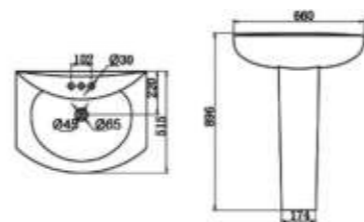

CLC 00V2

LAVATORY&PEDESTAL
Dimension: 585*390*805mm

CLC 021

LAVATORY&PEDESTAL
Dimension: 555*460*855mm

CLC 003

LAVATORY&PEDESTAL
Dimension: 550*435*845mm

CLC 022

LAVATORY&PEDESTAL
Dimension: 550*467*845mm

CLC 011

LAVATORY&PEDESTAL
Dimension: 580*470*835mm

CLC 031

LAVATORY&PEDESTAL
Dimension: 660*515*896mm

CLC 051

LAVATORY&PEDESTAL
Dimension: 570*470*825mm

CLC 303

LAVATORY&HALF-PEDESTAL
Dimension: 600*457*544mm

CLC 092-H

LAVATORY&HALF-PEDESTAL
Dimension: 510*395*435mm

CLC 116-H

LAVATORY&PEDESTAL
Dimension: 600*457*845mm

CLC 092

LAVATORY&PEDESTAL
Dimension: 510*395*820mm

CLC 116

LAVATORY&HALF-PEDESTAL
Dimension: 560*440*460mm