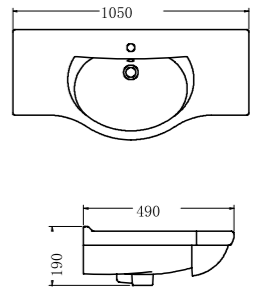

CHD4555

CABINET WASHBASIN
Dimension: 655*500*190mm

CHD4565

CABINET WASHBASIN
Dimension: 750*490*190mm

CHD4575

CABINET WASHBASIN
Dimension: 850*490*190mm

CHD4585

CABINET WASHBASIN
Dimension: 1050*490*190mm