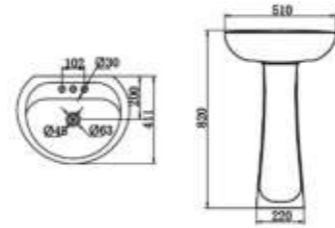

CLB 002P

WASHDOWN
Washdown
Closet Dimension:620*350*760mm
Roughing in Center to Floor:180mm

CHB2049P

WASHDOWN
Washdown
Closet Dimension: 620*365*795mm
Roughing in Center to Floor: 185mm

CHB2076P

LAVATORY & PEDESTAL
Dimension: 580*435*885mm

CHC3076

LAVATORY
& PEDESTAL

CHC3076

LAVATORY&PEDESTAL
Dimension: 510*411*820mm

CLC 001

LAVATORY&PEDESTAL
Dimension: 492*425*850mm

CLC 018

LAVATORY&PEDESTAL
Dimension: 560*465*842mm

CLC 00V2

LAVATORY&PEDESTAL
Dimension: 585*390*805mm

CLC 021

LAVATORY&PEDESTAL
Dimension: 555*460*855mm

CLC 003

LAVATORY&PEDESTAL
Dimension: 550*435*845mm

CLC 022

LAVATORY&PEDESTAL
Dimension: 550*467*845mm