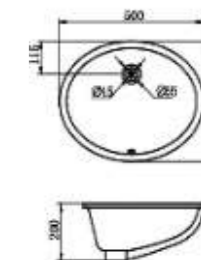

CLE 024

UNDERCOUNTER WASHBASIN
Dimension: 500*417*185

CLE029

UNDERCOUNTER WASHBASIN
Dimension: 500*430*190mm

CLE030

MOP SINK
Dimension: 545*460*720mm

CLL 011

MOP SINK
Dimension: 420*400*615mm