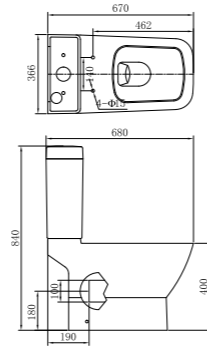

CLB185S

BACK TO WALL WATER CLOSET
Washdown
Closet Dimension:510*362*402mm
Roughing in Center to Floor:185mm

CLB187BTW

WATER CLOSET&CISTERN
Washdown
Closet Dimension:610*360*402mm
Cistern Dimension:366*152*388mm
Roughing in Center to Floor:180mm

CLB187P

BACK TO WALL WATER CLOSET
Washdown
Closet Dimension:526*362*400mm
Roughing in Center to Floor:180mm

CLB193BTW

WATER CLOSET&CISTERN
Washdown
Closet Dimension:670*366*400mm
Cistern Dimension:372*171*425mm
Roughing in Center to Floor:180mm

CLB193P

WALL-HUNG WATER CLOSET
Washdown
Closet Dimension:530*360*350mm
P-TRAP

CLB194P

WATER CLOSET&CISTERN
Washdown
Closet Dimension:615*360*400mm
Cistern Dimension:366*152*388mm
Roughing in Center to Floor: 180mm
Roughing in Center to Wall: 210mm