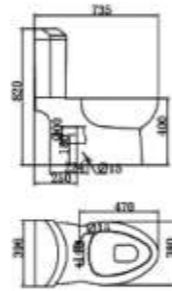

CLB 083P

WATER CLOSET&CISTERN
Washdown
Closet Dimension: 705*365*400mm
Cistern Dimension: 375*175*475mm
Roughing in Center to Wall: P-180/S-250mm

CLB 092P/S

WATER CLOSET&CISTERN
Washdown
Closet Dimension: 670*370*400mm
Cistern Dimension: 375*194*388mm
Roughing in Center to Wall: 150/220mm
Roughing in Center to Floor: 185mm

CLB 096A/B/C

BACK TO WALL WATER CLOSET
Washdown
Closet Dimension: 515*350*380mm
Roughing in Center to Floor: 180mm

CLB 097BTW

WATER CLOSET&CISTERN
Washdown
Closet Dimension: 690*380*395mm
Cistern Dimension: 390*197*415mm
Roughing in Center to Wall: P-185/S-250mm

CLB 098P/S

WATER CLOSET&CISTERN
Washdown
Closet Dimension: 725*380*400mm
Cistern Dimension: 396*190*413mm
Roughing in Center to Floor: 180mm

CLB 101P

BACK TO WALL WATER CLOSET
Washdown
Closet Dimension: 553*360*472mm
Roughing in Center to Floor: 180mm