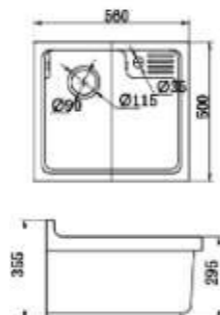

WALL-HUNG LAVATORY
Dimension: 455*360*180mm

CLI 108B

WALL-HUNG LAVATORY
Dimension: 490*440*213mm

CLI170

CABINET SINK
Dimension: 560*500*365mm

CLL 1BSD

CABINET SINK
Dimension: 770*490*255mm
Cabinet Material: MFC

CLL BSD760B

UNDERCOUNTER WASHBASIN
Dimension: 570*395*210mm

CLE 021

UNDERCOUNTER WASHBASIN
Dimension: 500*420*200mm

CLE 024

UNDERCOUNTER WASHBASIN
Dimension: 500*417*185

CLE029