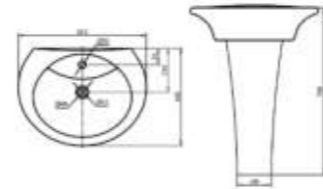

CLC 128

LAVATORY&HALF-PEDESTAL
Dimension: 510*388*450mm

CLC 139

LAVATORY&PEDESTAL
Dimension: 595*465*825mm

CLC 151

LAVATORY&PEDESTAL
Dimension: 550*445*850mm

CLC 152

LAVATORY&PEDESTAL
Dimension: 580*405*846mm

CLC 155

LAVATORY&PEDESTAL
Dimension: 665*495*860mm

CLC 159

LAVATORY&PEDESTAL
Dimension: 613*468*790mm

CLC 160

LAVATORY&PEDESTAL
Dimension: 550*465*870mm

CLC 166

LAVATORY&PEDESTAL
Dimension: 585*485*790mm