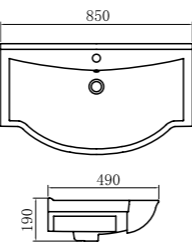

CHD45A5

CABINET WASHBASIN
Dimension: 550*490*190mm

CHD5855

CABINET WASHBASIN
Dimension: 650*490*190mm

CHD5865

CABINET WASHBASIN
Dimension: 750*490*190mm

CHD5875

CABINET WASHBASIN
Dimension: 850*490*190mm