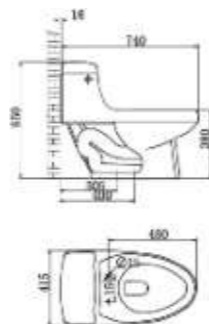

COMPASS

CLB116P

CLC116

CLA050S

CLA061S

CLA047S

ONE PIECE TOILET
Siphonic Jet
Dimension: 740*415*650mm
Roughing in Center
To wall:305/400mm

CLA 023S

ONE PIECE TOILET
Siphonic Jet
Dimension: 761*413*683mm
Roughing in Center
To wall:305mm

CLA 050S

ONE PIECE TOILET
Siphonic Jet
Dimension: 761*410*715mm
Roughing in Center
To wall:180mm

CLA 024D

ONE PIECE TOILET
Siphonic Jet
Dimension: 702*380*774mm
Roughing in Center
To wall:305mm