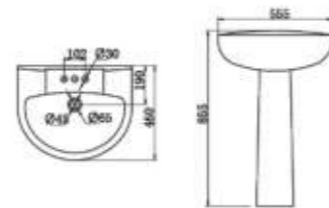

CHC3076

LAVATORY
& PEDESTAL

CHC3076

LAVATORY&PEDESTAL
Dimension: 510*411*820mm

CLC 001

LAVATORY&PEDESTAL
Dimension: 492*425*850mm

CLC 018

LAVATORY&PEDESTAL
Dimension: 560*465*842mm

CLC 00V2

LAVATORY&PEDESTAL
Dimension: 585*390*805mm

CLC 021

LAVATORY&PEDESTAL
Dimension: 555*460*855mm

CLC 003

LAVATORY&PEDESTAL
Dimension: 550*435*845mm

CLC 022

LAVATORY&PEDESTAL
Dimension: 550*467*845mm

CLC 011

LAVATORY&PEDESTAL
Dimension: 580*470*835mm

CLC 031

LAVATORY&PEDESTAL
Dimension: 660*515*896mm

CLC 051

LAVATORY&PEDESTAL
Dimension: 570*470*825mm

CLC 303

LAVATORY&HALF-PEDESTAL
Dimension: 600*457*544mm