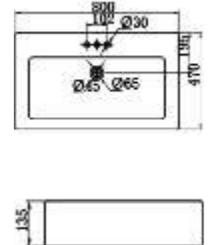

CLD 041

CABINET WASHBASIN
Dimension: 550*455*190mm
Cabinet Material: MFC or MDF

CLD 042

CABINET WASHBASIN
Dimension: 800*470*135mm
Cabinet Material: MFC or MDF

CLD 044

CABINET WASHBASIN
Dimension: 600*470*135mm