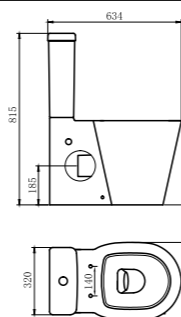

CLB 128BTW

WATER CLOSET&CISTERN
 Washdown
 Closet Dimension: 590*350*400mm
 Cistern Dimension: 365*134*350mm
 Roughing in Center to Floor: 180mm

CLB 128P

WATER CLOSET&CISTERN
Washdown
Closet Dimension: 705*392*400mm
Cistern Dimension: 402*182*383mm
Roughing in Center to Floor: 180mm

CLB 134P

WATER CLOSET&CISTERN
Washdown
Closet Dimension: 670*355*410mm
Cistern Dimension: 372*182*414mm
Roughing in Center to Floor: P-180mm
Roughing in Center to Wall: S-210mm

CLB 153P/S

WATER CLOSET&CISTERN
Washdown
Closet Dimension: 595*360*390mm
Cistern Dimension: 361*129*370mm
Roughing in Center to Floor: 185mm

CLB 147P

WATER CLOSET&CISTERN
Washdown
Closet Dimension: 660*351*395mm
Cistern Dimension: 335*177*355mm
Roughing in Center to Floor: P-180mm
Roughing in Center to Wall: S-210mm

CLB 154P/S

WATER CLOSET&CISTERN
Washdown
Closet Dimension: 625*368*400mm
Cistern Dimension: 322*132*400mm
Roughing in Center to Floor: 185mm

CLB 152P

WATER CLOSET&CISTERN
Washdown
Closet Dimension: 625*368*390mm
Cistern Dimension: 385*130*432mm
Roughing in Center to Floor: 185mm

CLB 155P

WATER CLOSET&CISTERN
Washdown
Closet Dimension: 625*372*400mm
Cistern Dimension: 320*132*405mm
Roughing in Center to Floor: 185mm