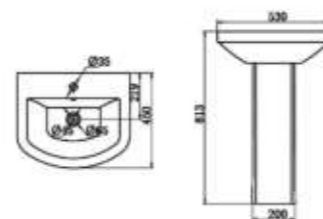

CLC 092-H

LAVATORY&HALF-PEDESTAL
Dimension: 510*395*435mm

CLC 116-H

LAVATORY&PEDESTAL
Dimension: 600*457*845mm

CLC 092

LAVATORY&PEDESTAL
Dimension: 510*395*820mm

CLC 116

LAVATORY&HALF-PEDESTAL
Dimension: 560*440*460mm

CLC 107

LAVATORY&PEDESTAL
Dimension: 525*455*829mm

CLC 118

LAVATORY&PEDESTAL
Dimension: 495*405*850mm

CLC 119

LAVATORY&HALF-PEDESTAL
Dimension: 545*455*485mm

CLC 127-H

LAVATORY&PEDESTAL
Dimension: 530*450*813mm

CLC 128

LAVATORY&HALF-PEDESTAL
Dimension: 510*388*450mm

CLC 139

LAVATORY&PEDESTAL
Dimension: 595*465*825mm

CLC 151

LAVATORY&PEDESTAL
Dimension: 550*445*850mm

CLC 152

LAVATORY&PEDESTAL
Dimension: 580*405*846mm