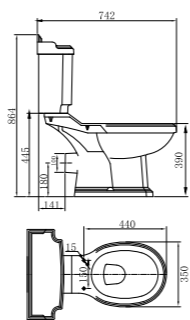

CLB 015P

WATER CLOSET&CISTERN
Washdown
Closet Dimension: 662*355*400mm
Cistern Dimension: 347*204*345mm
Roughing in Center to Floor:190mm

CLB 055P

WATER CLOSET&CISTERN
Washdown
Closet Dimension: 640*355*395mm
Cistern Dimension: 356*190*310mm
Roughing in Center to Floor:185mm

CLB 030P

WATER CLOSET&CISTERN
Siphonic Jet
Closet Dimension: 650*353*376mm
Cistern Dimension: 451*216*380mm
Roughing in Center to Wall: 305.400mm

CLB 057S

WATER CLOSET&CISTERN
Washdown
Closet Dimension: 705*350*390mm
Cistern Dimension: 480*190*420mm
Roughing in Center to Floor:180mm

CLB 031P

WATER CLOSET&CISTERN
Washdown
Closet Dimension: 636*374*410mm
Cistern Dimension: 345*168*368mm
Roughing in Center to Wall: 140mm

CLB 064S

WATER CLOSET&CISTERN
Washdown
Closet Dimension: 615*340*380mm
Cistern Dimension: 358*188*380mm
Roughing in Center to Floor:145mm

CLB 044P

WATER CLOSET&CISTERN
Washdown
Closet Dimension: 700*360*405mm
Cistern Dimension: 344*215*390mm
Roughing in Center to Floor: 185mm

CLB 071P

WATER CLOSET&CISTERN
Washdown
Closet Dimension: 655*360*405mm
Cistern Dimension: 375*160*430mm
Roughing in Center to Floor: 180mm