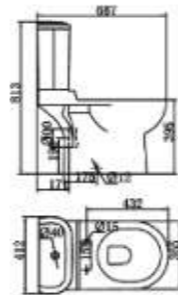

CLB 103P

WATER CLOSET&CISTERN
Washdown
Closet Dimension: 620*352*410mm
Cistern Dimension: 343*195*365mm
Roughing in Center to Floor: 146mm

CLB 104A

BACK TO WALL WATER CLOSET
Washdown
Closet Dimension: 590*360*400mm
Roughing in Center to Floor: 180mm

CLB 107BTW

WATER CLOSET&CISTERN
Washdown
Closet Dimension: 695*360*400mm
Cistern Dimension: 316*192*365mm
Roughing in Center to Wall: 305 mm
Roughing in Center to Floor: 180mm

CLB 107S/P

WATER CLOSET&CISTERN
 Washdown
 Closet Dimension: 680*365*395mm
 Cistern Dimension: 412*177*362mm
 Roughing in Center to Floor: 190mm

CLB 108P

WATER CLOSET&CISTERN
 Washdown
 Closet Dimension: 625*360*400mm
 Cistern Dimension: 389*325*372mm
 Roughing in Center to Floor: 190mm

CLB 109BP

WATER CLOSET&CISTERN
 Washdown
 Closet Dimension: 630*366*398mm
 Cistern Dimension: 394*134*341mm
 Roughing in Center to Floor: P-180mm
 Roughing in Center to Wall: S-210mm