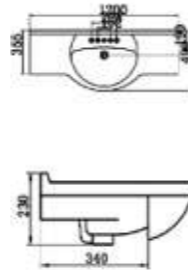

CABINET WASHBASIN
Dimension: 610*465*195mm
Cabinet Material: MFC or MDF

CLD 050

CABINET WASHBASIN
Dimension: 450*435*180mm
Cabinet Material: MFC or MDF

CLD 053B

CLD 054

CABINET WASHBASIN
Dimension: 570*397*195mm
Cabinet Material: MFC or MDF

CLD 069

CABINET WASHBASIN
Dimension: 900*600*270mm
Cabinet Material: MFC or MDF

CLD 070

CABINET WASHBASIN
Dimension: 1200*600*250mm
Cabinet Material: MFC or MDF

CLD 071

CABINET WASHBASIN
Dimension: 1200*560*240mm
Cabinet Material: MFC or MDF

CLD 075

CABINET WASHBASIN
Dimension: 600*550*267mm
Cabinet Material: MFC or MDF

CLD 078