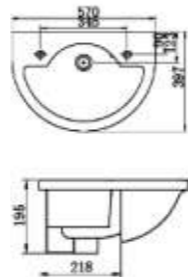

CLD 053B

CABINET WASHBASIN
Dimension: 1200*490*230mm
Cabinet Material: MFC or MDF

CLD 054

CABINET WASHBASIN
Dimension: 570*397*195mm
Cabinet Material: MFC or MDF

CLD 069

CABINET WASHBASIN
Dimension: 900*600*270mm
Cabinet Material: MFC or MDF