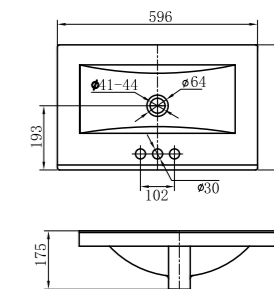

CLD104

CABINET WASHBASIN
Dimension: 615*365*174mm

CLD105

CABINET WASHBASIN
Dimension: 596*377*175mm

CLD125

CABINET WASHBASIN
Dimension: 750*377*175mm

CLD126

CABINET WASHBASIN
Dimension: 613*464*165mm