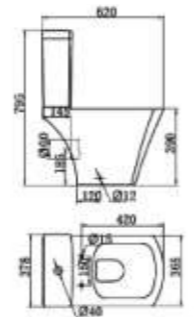

CLB 152P

WATER CLOSET&CISTERN
Washdown
Closet Dimension: 625*368*390mm
Cistern Dimension: 385*130*432mm
Roughing in Center to Floor: 185mm

CLB 155P

WATER CLOSET&CISTERN
Washdown
Closet Dimension: 625*372*400mm
Cistern Dimension: 320*132*405mm
Roughing in Center to Floor: 185mm

CLB 159S

WATER CLOSET&CISTERN
Siphonic Jet
Closet Dimension: 727*360*430mm
Cistern Dimension: 435*216*398mm
Roughing in Center to Wall: 305mm

CLB 163S

WATER CLOSET&CISTERN
Siphonic Jet
Closet Dimension: 632*380*381mm
Cistern Dimension: 460*190*369mm
Roughing in Center to Wall: 305mm

CLB 161S

BACK TO WALL WATER CLOSET
Washdown
Closet Dimension: 590*340*405mm
Roughing in Center to Floor: 185mm

CLB 164BTW

WATER CLOSET&CISTERN
Washdown
Closet Dimension: 620*365*390mm
Cistern Dimension: 378*157*399mm
Roughing in Center to Floor: 185mm

CLB 162P

WATER CLOSET&CISTERN
Washdown
Closet Dimension: 665*340*390mm
Cistern Dimension: 365*174*417mm
Roughing in Center to Floor: 185mm

CLB 164P

WATER CLOSET&CISTERN
Siphonic Jet
Closet Dimension: 680*368*430mm
Cistern Dimension: 435*216*396mm
Roughing in Center to Wall: 305mm