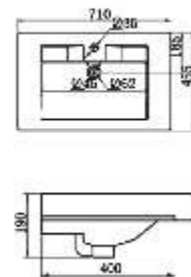

CABINET WASHBASIN
Dimension: 750*490*230mm
Cabinet Material: MFC or MDF

CLD 038

CABINET WASHBASIN
Dimension: 650*450*211mm
Cabinet Material: MFC or MDF

CLD 039

CABINET WASHBASIN
Dimension: 550*428*180mm
Cabinet Material: MFC or MDF

CLD 040B

CABINET WASHBASIN
Dimension: 710*455*190mm
Cabinet Material: MFC or MDF

CLD 041

CABINET WASHBASIN
Dimension: 550*455*190mm
Cabinet Material: MFC or MDF

CLD 042

CABINET WASHBASIN
Dimension: 800*470*135mm
Cabinet Material: MFC or MDF

CLD 044

CABINET WASHBASIN
Dimension: 600*470*135mm

CLD 046

CABINET WASHBASIN
Dimension: 850*495*210mm
Cabinet Material: MFC or MDF

CLD 049