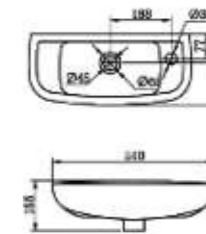

BOWL WASHBASIN
Dimension: 377*377*120mm

CLF 031

CLF 032

BOWL WASHBASIN
Dimension: 800*470*170mm

CLF 096

CLF030

WALL-HUNG LAVATORY
Dimension: 460*460*177mm

CLI 001

WALL-HUNG LAVATORY
Dimension: 455*326*188mm

CLI 020

WALL-HUNG LAVATORY
Dimension: 510*219*155mm

CLI 022

WALL-HUNG LAVATORY
Dimension: 700*400*165mm

CLI 130