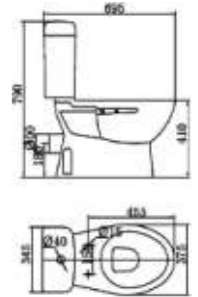

CLB 044P

WATER CLOSET&CISTERN
Washdown
Closet Dimension: 700*360*405mm
Cistern Dimension: 344*215*390mm
Roughing in Center to Floor: 185mm

CLB 071P

WATER CLOSET&CISTERN
Washdown
Closet Dimension: 655*360*405mm
Cistern Dimension: 375*160*430mm
Roughing in Center to Floor: 180mm

CLB 080A

WATER CLOSET&CISTERN
Washdown
Closet Dimension: 652*360*405mm
Cistern Dimension: 380*160*430mm
Roughing in Center to Floor: 180mm

CLB 080B

WATER CLOSET&CISTERN
Washdown
Closet Dimension: 630*360*400mm
Cistern Dimension: 338*190*375mm
Roughing in Center to Floor: 185mm

CLB 081P

WATER CLOSET&CISTERN
Washdown
Closet Dimension: 630*360*415mm
Cistern Dimension: 345*168*366mm
Roughing in Center to Floor: 130-170mm

CLB 082S

WATER CLOSET&CISTERN
Washdown
Closet Dimension: 636*375*410mm
Cistern Dimension: 345*168*368mm
Roughing in Center to Floor: 185mm

CLB 083P

WATER CLOSET&CISTERN
Washdown
Closet Dimension: 705*365*400mm
Cistern Dimension: 375*175*475mm
Roughing in Center to Wall: P-180/S-250mm

CLB 092P/S

WATER CLOSET&CISTERN
Washdown
Closet Dimension: 670*370*400mm
Cistern Dimension: 375*194*388mm
Roughing in Center to Wall: 150/220mm
Roughing in Center to Floor: 185mm