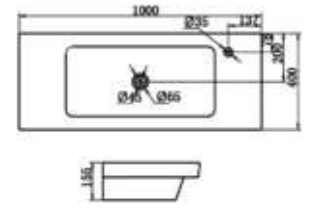

CLD 091

CABINET WASHBASIN
Dimension: 680*520*477mm

CLD 092

CABINET WASHBASIN
Dimension: 1000*480*140mm

CLD 094

CABINET WASHBASIN
Dimension: 1000*400*155mm

CLD 097

CABINET WASHBASIN
Dimension: 900*508*180mm