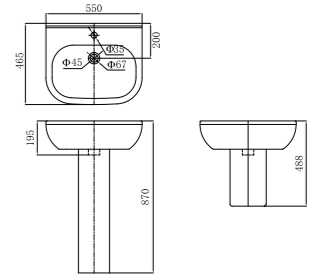

CLC 107

LAVATORY&PEDESTAL
Dimension: 525*455*829mm

CLC 118

LAVATORY&PEDESTAL
Dimension: 495*405*850mm

CLC 119

LAVATORY&HALF-PEDESTAL
Dimension: 545*455*485mm

CLC 127-H

LAVATORY&PEDESTAL
Dimension: 530*450*813mm

CLC 128

LAVATORY&HALF-PEDESTAL
Dimension: 510*388*450mm

CLC 139

LAVATORY&PEDESTAL
Dimension: 595*465*825mm

CLC 151

LAVATORY&PEDESTAL
Dimension: 550*445*850mm

CLC 152

LAVATORY&PEDESTAL
Dimension: 580*405*846mm

CLC 155

LAVATORY&PEDESTAL
Dimension: 665*495*860mm

CLC 159

LAVATORY&PEDESTAL
Dimension: 613*468*790mm

CLC 160

LAVATORY&PEDESTAL
Dimension: 550*465*870mm

CLC 166

LAVATORY&PEDESTAL
Dimension: 585*485*790mm

CLC 161

LAVATORY&PEDESTAL
Dimension: 450*380*845mm

CLC 167

LAVATORY&PEDESTAL
Dimension: 580*460*785mm

CLC 162

LAVATORY&PEDESTAL
Dimension: 625*508*891mm

CLC 168

LAVATORY&PEDESTAL
Dimension: 545*495*850mm