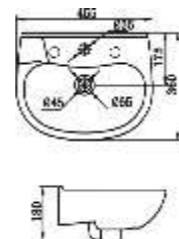

BOWL WASHBASIN
Dimension: 800*470*170mm

CLF 096

BOWL WASHBASIN
Dimension: 443*443*198mm

CLF030

WALL-HUNG LAVATORY
Dimension: 460*460*177mm

CLI 001

WALL-HUNG LAVATORY
Dimension: 455*326*188mm

CLI 020

WALL-HUNG LAVATORY
Dimension: 510*219*155mm

CLI 022

WALL-HUNG LAVATORY
Dimension: 700*400*165mm

CLI 130

WALL-HUNG LAVATORY
Dimension: 455*360*180mm

CLI 108B

WALL-HUNG LAVATORY
Dimension: 490*440*213mm

CLI170