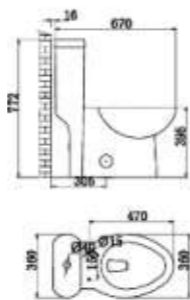

CLA 051S

ONE PIECE TOILET
Washdown
Dimension: 770*405*710mm
Roughing in Center
To wall:400mm

CLA 042S

ONE PIECE TOILET
Siphonic Jet
Dimension: 735*381*673mm
Roughing in Center
To wall:305mm

CLA 052S

ONE PIECE TOILET
Siphonic Jet
Dimension: 742*418*666mm
Roughing in Center
To wall:305mm

CLA 047S

ONE PIECE TOILET
Siphonic Jet
Dimension: 775*497*590mm
Roughing in Center
To wall:305mm

CLA 057S

ONE PIECE TOILET
Siphonic Jet
Dimension: 687*397*710mm
Roughing in Center
To wall:305mm

CLA 059S

ONE PIECE TOILET
Siphonic Jet
Dimension: 665*410*772mm
Roughing in Center
To wall:305mm

CLA 061S

ONE PIECE TOILET
Siphonic Jet
Dimension: 670*360*772mm
Roughing in Center
To wall:305mm

CLA 064S

ONE PIECE TOILET
Siphonic Jet
Dimension: 665*410*772mm
Roughing in Center
To Wall:305mm

CLA 070S

ONE PIECE TOILET
Siphonic Jet
Dimension: 720*400*650mm
Roughing in Center
To Wall:295mm

CLB 015P

WATER CLOSET&CISTERN
Washdown
Closet Dimension: 662*355*400mm
Cistern Dimension: 347*204*345mm
Roughing in Center to Floor:190mm

CLB 055P

WATER CLOSET&CISTERN
Washdown
Closet Dimension: 640*355*395mm
Cistern Dimension: 356*190*310mm
Roughing in Center to Floor:185mm