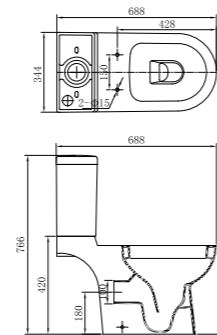

CLB187P

BACK TO WALL WATER CLOSET
Washdown
Closet Dimension:526*362*400mm
Roughing in Center to Floor:180mm

CLB193BTW

WATER CLOSET&CISTERN
Washdown
Closet Dimension:670*366*400mm
Cistern Dimension:372*171*425mm
Roughing in Center to Floor:180mm

CLB193P

WALL-HUNG WATER CLOSET
Washdown
Closet Dimension:530*360*350mm
P-TRAP

CLB194P

WATER CLOSET&CISTERN
Washdown
Closet Dimension:615*360*400mm
Cistern Dimension:366*152*388mm
Roughing in Center to Floor: 180mm
Roughing in Center to Wall: 210mm

CLB195P/S

WATER CLOSET&CISTERN
Washdown
Closet Dimension:688*344*380mm
Cistern Dimension:350*177*347mm
Roughing in Center to Floor:180mm

CLB196P

BACK TO WALL WATER CLOSET
Washdown
Closet Dimension:565*360*400mm
Roughing in Center to Floor:180mm