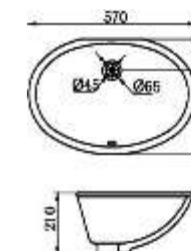

WALL-HUNG LAVATORY
Dimension: 455*360*180mm

CLI 108B

WALL-HUNG LAVATORY
Dimension: 490*440*213mm

CLI170

CABINET SINK
Dimension: 560*500*365mm

CLL 1BSD

CABINET SINK
Dimension: 770*490*255mm
Cabinet Material: MFC

CLL BSD760B

UNDERCOUNTER WASHBASIN
Dimension: 570*395*210mm

CLE 021

UNDERCOUNTER WASHBASIN
Dimension: 500*420*200mm

CLE 024

UNDERCOUNTER WASHBASIN
Dimension: 500*417*185

CLE029