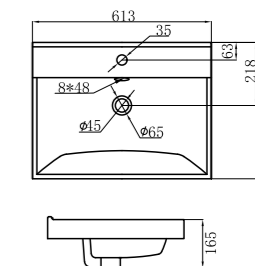

CLD104

CABINET WASHBASIN
Dimension: 615*365*174mm

CLD105

CABINET WASHBASIN
Dimension: 596*377*175mm

CLD125

CABINET WASHBASIN
Dimension: 750*377*175mm

CLD126

CABINET WASHBASIN
Dimension: 613*464*165mm