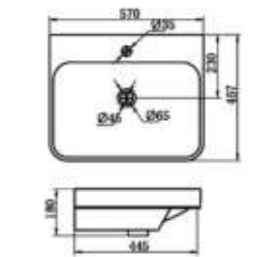

CABINET WASHBASIN
Dimension: 750*515*250mm
Cabinet Material: MFC or MDF

CLD 079

CABINET WASHBASIN
Dimension: 460*350*135mm
Cabinet Material: MFC or MDF

CLD 084

CABINET WASHBASIN
Dimension: 770*395*175mm

CLD 091

CABINET WASHBASIN
Dimension: 680*520*477mm

CLD 092

CABINET WASHBASIN
Dimension: 1000*480*140mm

CLD 094

CABINET WASHBASIN
Dimension: 1000*400*155mm

CLD 097

CABINET WASHBASIN
Dimension: 900*508*180mm

CLD 098

CABINET WASHBASIN
Dimension: 570*457*180mm

CLD 099