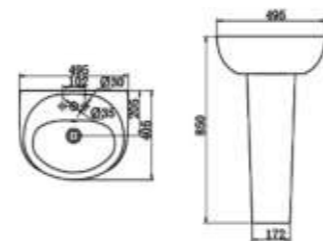

CLC 011

LAVATORY&PEDESTAL
Dimension: 580*470*835mm

CLC 031

LAVATORY&PEDESTAL
Dimension: 660*515*896mm

CLC 051

LAVATORY&PEDESTAL
Dimension: 570*470*825mm

CLC 303

LAVATORY&HALF-PEDESTAL
Dimension: 600*457*544mm

CLC 092-H

LAVATORY&HALF-PEDESTAL
Dimension: 510*395*435mm

CLC 116-H

LAVATORY&PEDESTAL
Dimension: 600*457*845mm

CLC 092

LAVATORY&PEDESTAL
Dimension: 510*395*820mm

CLC 116

LAVATORY&HALF-PEDESTAL
Dimension: 560*440*460mm

CLC 107

LAVATORY&PEDESTAL
Dimension: 525*455*829mm

CLC 118

LAVATORY&PEDESTAL
Dimension: 495*405*850mm

CLC 119

LAVATORY&HALF-PEDESTAL
Dimension: 545*455*485mm

CLC 127-H

LAVATORY&PEDESTAL
Dimension: 530*450*813mm

CLC 128

LAVATORY&HALF-PEDESTAL
Dimension: 510*388*450mm

CLC 139

LAVATORY&PEDESTAL
Dimension: 595*465*825mm

CLC 151

LAVATORY&PEDESTAL
Dimension: 550*445*850mm

CLC 152

LAVATORY&PEDESTAL
Dimension: 580*405*846mm