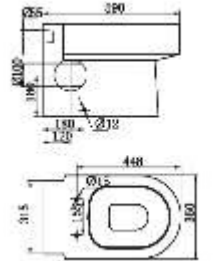

CLB 102BTW

WATER CLOSET&CISTERN
Washdown
Closet Dimension: 665*360*472mm
Cistern Dimension: 456*195*362mm
Roughing in Center to Floor: 190mm

CLB 102P

WATER CLOSET&CISTERN
Washdown
Closet Dimension: 503*360*470mm
Cistern Dimension: 456*195*362mm
Roughing in Center to Floor: 184mm

CLB 103P

WATER CLOSET&CISTERN
Washdown
Closet Dimension: 620*352*410mm
Cistern Dimension: 343*195*365mm
Roughing in Center to Floor: 146mm

CLB 104A

BACK TO WALL WATER CLOSET
Washdown
Closet Dimension: 590*360*400mm
Roughing in Center to Floor: 180mm

CLB 107BTW

WATER CLOSET&CISTERN
Washdown
Closet Dimension: 695*360*400mm
Cistern Dimension: 316*192*365mm
Roughing in Center to Wall: 305 mm
Roughing in Center to Floor: 180mm

CLB 107S/P

WATER CLOSET&CISTERN
 Washdown
 Closet Dimension: 680*365*395mm
 Cistern Dimension: 412*177*362mm
 Roughing in Center to Floor: 190mm

CLB 108P

WATER CLOSET&CISTERN
 Washdown
 Closet Dimension: 625*360*400mm
 Cistern Dimension: 389*325*372mm
 Roughing in Center to Floor: 190mm

CLB 109BP

WATER CLOSET&CISTERN
 Washdown
 Closet Dimension: 630*366*398mm
 Cistern Dimension: 394*134*341mm
 Roughing in Center to Floor: P-180mm
 Roughing in Center to Wall: S-210mm