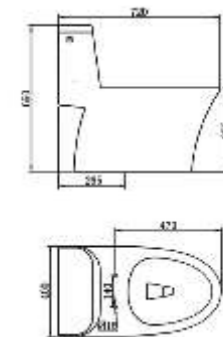

CLA 061S

ONE PIECE TOILET
Siphonic Jet
Dimension: 670*360*772mm
Roughing in Center
To wall:305mm

CLA 064S

ONE PIECE TOILET
Siphonic Jet
Dimension: 665*410*772mm
Roughing in Center
To Wall:305mm

CLA 070S

ONE PIECE TOILET
Siphonic Jet
Dimension: 720*400*650mm
Roughing in Center
To Wall:295mm

CLA 071S

ONE PIECE TOILET
Dimension: 710*397*670mm
Roughing in Center To Wall: 305mm

CLA 072S

WATER CLOSET&CISTERN
Washdown
Closet Dimension: 640*347*402mm
Cistern Dimension: 387*215*345mm
Roughing in Center to Floor:180mm

CLB 015P

WATER CLOSET&CISTERN
Washdown
Closet Dimension: 662*355*400mm
Cistern Dimension: 347*204*345mm
Roughing in Center to Floor:190mm

CLB 055P

WATER CLOSET&CISTERN
Washdown
Closet Dimension: 640*355*395mm
Cistern Dimension: 356*190*310mm
Roughing in Center to Floor:185mm