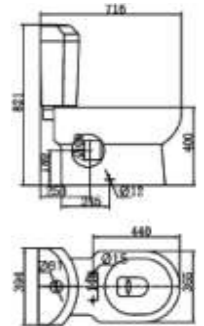

CLB 108P

WATER CLOSET&CISTERN
 Washdown
 Closet Dimension: 625*360*400mm
 Cistern Dimension: 389*325*372mm
 Roughing in Center to Floor: 190mm

CLB 109BP

WATER CLOSET&CISTERN
 Washdown
 Closet Dimension: 630*366*398mm
 Cistern Dimension: 394*134*341mm
 Roughing in Center to Floor: P-180mm
 Roughing in Center to Wall: S-210mm

CLB 186P/S

BACK TO WALL WATER CLOSET
 Siphonic Jet
 Closet Dimension: 680*380*380mm
 Roughing in Center to Wall: 232mm

CLB 117C

WATER CLOSET&CISTERN
 Washdown
 Closet Dimension: 700*365*400mm
 Cistern Dimension: 394*200*408mm
 Roughing in Center to Floor: 180mm

CLB 121P

WATER CLOSET&CISTERN
 Washdown
 Closet Dimension: 680*365*400mm
 Cistern Dimension: 442*194*372mm
 Roughing in Center to Floor: P-180mm
 Roughing in Center to Wall: S-220mm

CLB 122P/S

BACK TO WALL WATER CLOSET
 Washdown
 Closet Dimension: 504*365*390mm
 Roughing in Center to Floor: 190mm

CLB 128BTW

WATER CLOSET&CISTERN
 Washdown
 Closet Dimension: 590*350*400mm
 Cistern Dimension: 365*134*350mm
 Roughing in Center to Floor: 180mm

CLB 128P

WATER CLOSET&CISTERN
Washdown
Closet Dimension: 705*392*400mm
Cistern Dimension: 402*182*383mm
Roughing in Center to Floor: 180mm