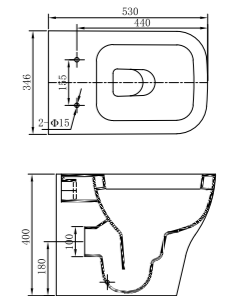

CLB193P

WALL-HUNG WATER CLOSET
Washdown
Closet Dimension:530*360*350mm
P-TRAP

CLB194P

WATER CLOSET&CISTERN
Washdown
Closet Dimension:615*360*400mm
Cistern Dimension:366*152*388mm
Roughing in Center to Floor: 180mm
Roughing in Center to Wall: 210mm

CLB195P/S

WATER CLOSET&CISTERN
Washdown
Closet Dimension:688*344*380mm
Cistern Dimension:350*177*347mm
Roughing in Center to Floor:180mm

CLB196P

BACK TO WALL WATER CLOSET
Washdown
Closet Dimension:565*360*400mm
Roughing in Center to Floor:180mm

CLB198BTW

WATER CLOSET&CISTERN
Washdown
Closet Dimension:670*360*400mm
Cistern Dimension:378*177*376mm
Roughing in Center to Floor:180mm

CLB198P

WALL-HUNG WATER CLOSET
Washdown
Closet Dimension:530*346*400mm
P-TRAP

CLB200P

WATER CLOSET&CISTERN
Washdown
Closet Dimension:660*370*410mm
Cistern Dimension:386*172*376mm
Roughing in Center to Floor:180mm

CLB202A

WATER CLOSET&CISTERN
Washdown
Closet Dimension:660*370*410mm
Cistern Dimension:386*172*376mm
Roughing in Center to Floor:180mm