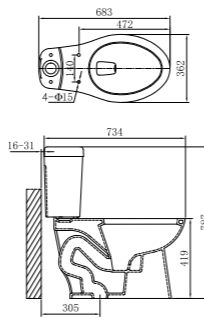

CLB198BTW

WATER CLOSET&CISTERN
Washdown
Closet Dimension:670*360*400mm
Cistern Dimension:378*177*376mm
Roughing in Center to Floor:180mm

CLB198P

WALL-HUNG WATER CLOSET
Washdown
Closet Dimension:530*346*400mm
P-TRAP

CLB200P

WATER CLOSET&CISTERN
Washdown
Closet Dimension:660*370*410mm
Cistern Dimension:386*172*376mm
Roughing in Center to Floor:180mm

CLB202A

WATER CLOSET&CISTERN
Washdown
Closet Dimension:660*370*410mm
Cistern Dimension:386*172*376mm
Roughing in Center to Floor:180mm

CLB202B

BACK TO WALL WATER CLOSET
Washdown
Closet Dimension: 520*365*420mm
Roughing in Center to Floor:185mm

CHB2086BTW

WATER CLOSET&CISTERN
Siphonic Jet
Closet Dimension:683*362*419mm
Cistern Dimension:416*201*362mm
Roughing in Center to Wall:305mm

CLB203S

RIMLESS WASHDOWN
Washdown
Closet Dimension:660*360*430mm
Cistern Dimension:365*145*425mm
Roughing in Center to Floor:180mm

CHB005P

WATER CLOSET&CISTERN
Siphonic Jet
Closet Dimension:724*366*418mm
Cistern Dimension:460*215*392mm
Roughing in Center to Wall:305mm