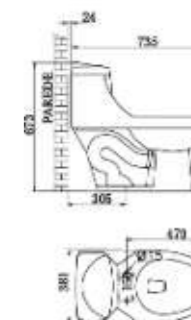

ONE PIECE TOILET
Siphonic Jet
Dimension: 761*413*683mm
Roughing in Center
To wall:305mm

CLA 050S

ONE PIECE TOILET
Siphonic Jet
Dimension: 761*410*715mm
Roughing in Center
To wall:180mm

CLA 024D

ONE PIECE TOILET
Siphonic Jet
Dimension: 702*380*774mm
Roughing in Center
To wall:305mm

CLA 051S

ONE PIECE TOILET
Washdown
Dimension: 770*405*710mm
Roughing in Center
To wall:400mm

CLA 042S

ONE PIECE TOILET
Siphonic Jet
Dimension: 735*381*673mm
Roughing in Center
To wall:305mm

CLA 052S

ONE PIECE TOILET
Siphonic Jet
Dimension: 742*418*666mm
Roughing in Center
To wall:305mm