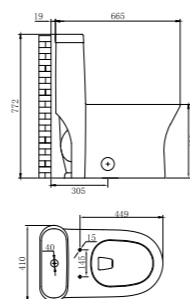

CLA 047S

ONE PIECE TOILET
Siphonic Jet
Dimension: 775*497*590mm
Roughing in Center
To wall:305mm

CLA 057S

ONE PIECE TOILET
Siphonic Jet
Dimension: 687*397*710mm
Roughing in Center
To wall:305mm

CLA 059S

ONE PIECE TOILET
Siphonic Jet
Dimension: 665*410*772mm
Roughing in Center
To wall:305mm

CLA 061S

ONE PIECE TOILET
Siphonic Jet
Dimension: 670*360*772mm
Roughing in Center
To wall:305mm

CLA 064S

ONE PIECE TOILET
Siphonic Jet
Dimension: 665*410*772mm
Roughing in Center
To Wall:305mm

CLA 070S

ONE PIECE TOILET
Siphonic Jet
Dimension: 720*400*650mm
Roughing in Center
To Wall:295mm

CLA 071S

ONE PIECE TOILET
Dimension: 710*397*670mm
Roughing in Center To Wall: 305mm

CLA 072S

WATER CLOSET&CISTERN
Washdown
Closet Dimension: 640*347*402mm
Cistern Dimension: 387*215*345mm
Roughing in Center to Floor:180mm

CLB 015P

WATER CLOSET&CISTERN
Washdown
Closet Dimension: 662*355*400mm
Cistern Dimension: 347*204*345mm
Roughing in Center to Floor:190mm

CLB 055P

WATER CLOSET&CISTERN
Washdown
Closet Dimension: 640*355*395mm
Cistern Dimension: 356*190*310mm
Roughing in Center to Floor:185mm