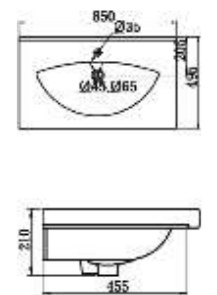

CABINET WASHBASIN
Dimension: 750*490*230mm
Cabinet Material: MFC or MDF

CLD 038

CABINET WASHBASIN
Dimension: 650*450*211mm
Cabinet Material: MFC or MDF

CLD 039

CABINET WASHBASIN
Dimension: 550*428*180mm
Cabinet Material: MFC or MDF

CLD 040B

CABINET WASHBASIN
Dimension: 710*455*190mm
Cabinet Material: MFC or MDF

CLD 041

CABINET WASHBASIN
Dimension: 550*455*190mm
Cabinet Material: MFC or MDF

CLD 042

CABINET WASHBASIN
Dimension: 800*470*135mm
Cabinet Material: MFC or MDF

CLD 044

CABINET WASHBASIN
Dimension: 600*470*135mm

CLD 046

CABINET WASHBASIN
Dimension: 850*495*210mm
Cabinet Material: MFC or MDF

CLD 049