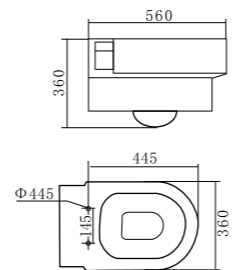

CLB203S

RIMLESS WASHDOWN
Washdown
Closet Dimension:660*360*430mm
Cistern Dimension:365*145*425mm
Roughing in Center to Floor:180mm

CHB005P

WATER CLOSET&CISTERN
Siphonic Jet
Closet Dimension:724*366*418mm
Cistern Dimension:460*215*392mm
Roughing in Center to Wall:305mm

CLB206S

RIMLESS WASHDOWN
Washdown
Closet Dimension:660*360*410mm
Cistern Dimension:380*145*430mm
Roughing in Center to Floor:180mm

CHB006P

WALL-HUNG WATER CLOSET
Washdown
Closet Dimension: 560*360*360mm
P-TRAP

CLB 002P

WASHDOWN
Washdown
Closet Dimension:620*350*760mm
Roughing in Center to Floor:180mm

CHB2049P

WASHDOWN
Washdown
Closet Dimension: 620*365*795mm
Roughing in Center to Floor: 185mm

CHB2076P

LAVATORY & PEDESTAL
Dimension: 580*435*885mm