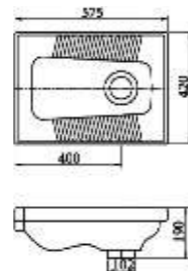

SQUATTING PAN
Dimension: 575*420*190mm

CLG 021

SQUATTING PAN
Dimension: 575*435*310mm

CLG 024

SQUATTING PAN
Dimension: 600*275*475mm

CLG 117