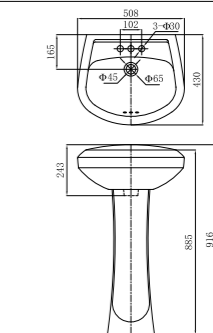

LAVATORY&PEDESTAL
Dimension: 613*468*790mm

CLC 160

LAVATORY&PEDESTAL
Dimension: 550*465*870mm

CLC 166

LAVATORY&PEDESTAL
Dimension: 585*485*790mm

CLC 161

LAVATORY&PEDESTAL
Dimension: 450*380*845mm

CLC 167

LAVATORY&PEDESTAL
Dimension: 580*460*785mm

CLC 162

LAVATORY&PEDESTAL
Dimension: 625*508*891mm

CLC 168

LAVATORY&PEDESTAL
Dimension: 545*495*850mm

CLC 164

LAVATORY&PEDESTAL
Dimension: 508*430*916mm

CLC 169