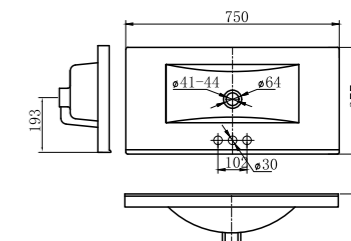

CLD104

CABINET WASHBASIN
Dimension: 615*365*174mm

CLD105

CABINET WASHBASIN
Dimension: 596*377*175mm

CLD125

CABINET WASHBASIN
Dimension: 750*377*175mm

CLD126

CABINET WASHBASIN
Dimension: 613*464*165mm