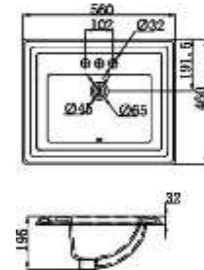

CHD5885

CABINET WASHBASIN
Dimension: 1050*490*190mm

CHD58A5

VANITY WASHBASIN
Dimension: 560*460*195mm

CLE 001

VANITY WASHBASIN
Dimension: 508*432*203mm

CLE 019

VANITY WASHBASIN
Dimension: 560*460*195mm