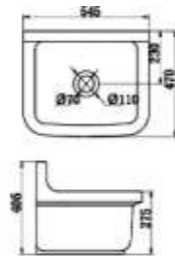

CLE 024

UNDERCOUNTER WASHBASIN
Dimension: 500*417*185

CLE029

UNDERCOUNTER WASHBASIN
Dimension: 500*430*190mm

CLE030

MOP SINK
Dimension: 545*460*720mm

CLL 011

MOP SINK
Dimension: 420*400*615mm

CLL 015

MOP SINK
General Dimension: 460*395*645mm
High Dimension: 460*395*745mm

CLL 018

WALL-HUNG URINAL
Dimension: 750*470*345mm

CLH 012

WALL-HUNG URINAL
Dimension: 690*410*290mm

CLH 690

WALL-HUNG URINAL
Dimension: 720*476*285mm