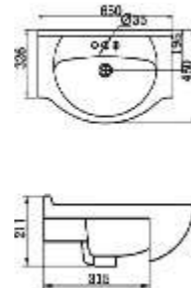

CABINET WASHBASIN
Dimension: 750*490*230mm
Cabinet Material: MFC or MDF

CLD 038

CABINET WASHBASIN
Dimension: 650*450*211mm
Cabinet Material: MFC or MDF

CLD 039

CABINET WASHBASIN
Dimension: 550*428*180mm
Cabinet Material: MFC or MDF

CLD 040B

CABINET WASHBASIN
Dimension: 710*455*190mm
Cabinet Material: MFC or MDF

CLD 041

CABINET WASHBASIN
Dimension: 550*455*190mm
Cabinet Material: MFC or MDF

CLD 042

CABINET WASHBASIN
Dimension: 800*470*135mm
Cabinet Material: MFC or MDF

CLD 044

CABINET WASHBASIN
Dimension: 600*470*135mm

CLD 046

CABINET WASHBASIN
Dimension: 850*495*210mm
Cabinet Material: MFC or MDF

CLD 049