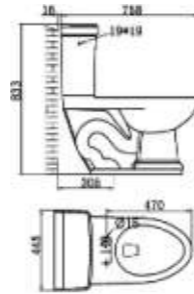

CLB 134P

WATER CLOSET&CISTERN
Washdown
Closet Dimension: 670*355*410mm
Cistern Dimension: 372*182*414mm
Roughing in Center to Floor: P-180mm
Roughing in Center to Wall: S-210mm

CLB 153P/S

WATER CLOSET&CISTERN
Washdown
Closet Dimension: 595*360*390mm
Cistern Dimension: 361*129*370mm
Roughing in Center to Floor: 185mm

CLB 147P

WATER CLOSET&CISTERN
Washdown
Closet Dimension: 660*351*395mm
Cistern Dimension: 335*177*355mm
Roughing in Center to Floor: P-180mm
Roughing in Center to Wall: S-210mm

CLB 154P/S

WATER CLOSET&CISTERN
Washdown
Closet Dimension: 625*368*400mm
Cistern Dimension: 322*132*400mm
Roughing in Center to Floor: 185mm

CLB 152P

WATER CLOSET&CISTERN
Washdown
Closet Dimension: 625*368*390mm
Cistern Dimension: 385*130*432mm
Roughing in Center to Floor: 185mm

CLB 155P

WATER CLOSET&CISTERN
Washdown
Closet Dimension: 625*372*400mm
Cistern Dimension: 320*132*405mm
Roughing in Center to Floor: 185mm

CLB 152B

WATER CLOSET&CISTERN
Siphonic Jet
Closet Dimension: 650*378*395mm
Cistern Dimension: 370*182*353mm
Roughing in Center to Wall: 305mm

CLB 158S

WATER CLOSET&CISTERN
Siphonic Jet
Closet Dimension: 750*380*425mm
Cistern Dimension: 445*209*399mm
Roughing in Center to Wall: 305mm