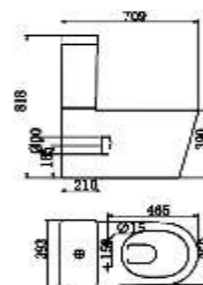

CLB 163BS

WATER CLOSET&CISTERN
Washdown
Closet Dimension: 690*360*410mm
Cistern Dimension: 376*174*370mm
Roughing in Center to Floor: 185mm

CLB 165P

BACK TO WALL WATER CLOSET
Washdown
Closet Dimension: 590*359*405mm
Roughing in Center to Floor: 185mm

CLB 166BTW

BACK TO WALL WATER CLOSET
Washdown
Closet Dimension: 567*393*450mm
Roughing in Center to Wall: 106mm

CLB 170BTW

WATER CLOSET&CISTERN
Washdown
Closet Dimension: 700*359*390mm
Cistern Dimension: 393*194*418mm
Roughing in Center to Floor: 185mm

CLB 166P

WATER CLOSET&CISTERN
Siphonic Jet
Closet Dimension: 705*389*420mm
Cistern Dimension: 409*186*345mm
Roughing in Center to Wall: 290mm

CLB 171S

WATER CLOSET&CISTERN
Washdown
Closet Dimension: 633*335*390mm
Cistern Dimension: 300*138*417mm
Roughing in Center to Floor: 185mm