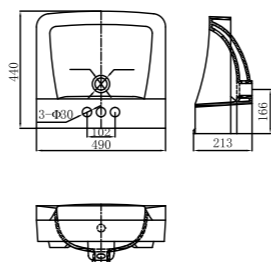

BOWL WASHBASIN
Dimension: 800*470*170mm

CLF 096

BOWL WASHBASIN
Dimension: 443*443*198mm

CLF030

WALL-HUNG LAVATORY
Dimension: 460*460*177mm

CLI 001

WALL-HUNG LAVATORY
Dimension: 455*326*188mm

CLI 020

WALL-HUNG LAVATORY
Dimension: 510*219*155mm

CLI 022

WALL-HUNG LAVATORY
Dimension: 700*400*165mm

CLI 130

WALL-HUNG LAVATORY
Dimension: 455*360*180mm

CLI 108B

WALL-HUNG LAVATORY
Dimension: 490*440*213mm

CLI170