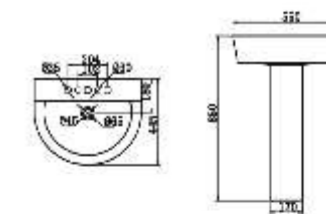

CLC 107

LAVATORY&PEDESTAL
Dimension: 525*455*829mm

CLC 118

LAVATORY&PEDESTAL
Dimension: 495*405*850mm

CLC 119

LAVATORY&HALF-PEDESTAL
Dimension: 545*455*485mm

CLC 127-H

LAVATORY&PEDESTAL
Dimension: 530*450*813mm

CLC 128

LAVATORY&HALF-PEDESTAL
Dimension: 510*388*450mm

CLC 139

LAVATORY&PEDESTAL
Dimension: 595*465*825mm

CLC 151

LAVATORY&PEDESTAL
Dimension: 550*445*850mm

CLC 152

LAVATORY&PEDESTAL
Dimension: 580*405*846mm