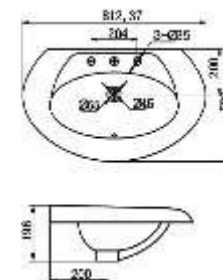

CABINET WASHBASIN
Dimension: 650*490*190mm

CHD5865

CABINET WASHBASIN
Dimension: 750*490*190mm

CHD5875

CABINET WASHBASIN
Dimension: 850*490*190mm

CHD5885

CABINET WASHBASIN
Dimension: 1050*490*190mm

CHD58A5

VANITY WASHBASIN
Dimension: 560*460*195mm

CLE 001

VANITY WASHBASIN
Dimension: 508*432*203mm

CLE 019

VANITY WASHBASIN
Dimension: 560*460*195mm

CLE 159

CLE 025