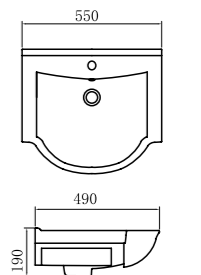

CHD5410

CHD5412

CHD4555

CABINET WASHBASIN
Dimension: 655*500*190mm

CHD4565

CABINET WASHBASIN
Dimension: 750*490*190mm

CHD4575

CABINET WASHBASIN
Dimension: 850*490*190mm

CHD4585

CABINET WASHBASIN
Dimension: 1050*490*190mm

CHD45A5

CABINET WASHBASIN
Dimension: 550*490*190mm

CHD5855