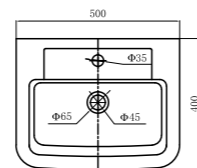

CLE 159

VANITY WASHBASIN
Dimension: 812*500*196mm

CLE 025

CLC164

CLB193P

CLB193BTW

SEMI RECESSED BASIN
Dimension: 500*400*175mm

CLD107