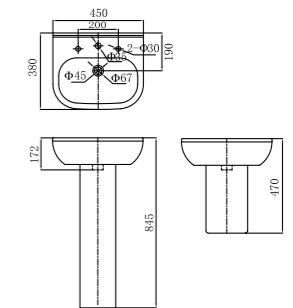

CLC 107

LAVATORY&PEDESTAL
Dimension: 525*455*829mm

CLC 118

LAVATORY&PEDESTAL
Dimension: 495*405*850mm

CLC 119

LAVATORY&HALF-PEDESTAL
Dimension: 545*455*485mm

CLC 127-H

LAVATORY&PEDESTAL
Dimension: 530*450*813mm

CLC 128

LAVATORY&HALF-PEDESTAL
Dimension: 510*388*450mm

CLC 139

LAVATORY&PEDESTAL
Dimension: 595*465*825mm

CLC 151

LAVATORY&PEDESTAL
Dimension: 550*445*850mm

CLC 152

LAVATORY&PEDESTAL
Dimension: 580*405*846mm

CLC 155

LAVATORY&PEDESTAL
Dimension: 665*495*860mm

CLC 159

LAVATORY&PEDESTAL
Dimension: 613*468*790mm

CLC 160

LAVATORY&PEDESTAL
Dimension: 550*465*870mm

CLC 166

LAVATORY&PEDESTAL
Dimension: 585*485*790mm

CLC 161

LAVATORY&PEDESTAL
Dimension: 450*380*845mm

CLC 167

LAVATORY&PEDESTAL
Dimension: 580*460*785mm

CLC 162

LAVATORY&PEDESTAL
Dimension: 625*508*891mm

CLC 168

LAVATORY&PEDESTAL
Dimension: 545*495*850mm