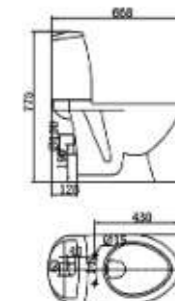

CLA 071S

ONE PIECE TOILET
Dimension: 710*397*670mm
Roughing in Center To Wall: 305mm

CLA 072S

WATER CLOSET&CISTERN
Washdown
Closet Dimension: 640*347*402mm
Cistern Dimension: 387*215*345mm
Roughing in Center to Floor:180mm

CLB 015P

WATER CLOSET&CISTERN
Washdown
Closet Dimension: 662*355*400mm
Cistern Dimension: 347*204*345mm
Roughing in Center to Floor:190mm

CLB 055P

WATER CLOSET&CISTERN
Washdown
Closet Dimension: 640*355*395mm
Cistern Dimension: 356*190*310mm
Roughing in Center to Floor:185mm