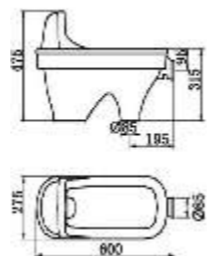

CLL 015

MOP SINK
General Dimension: 460*395*645mm
High Dimension: 460*395*745mm

CLL 018

WALL-HUNG URINAL
Dimension: 750*470*345mm

CLH 012

WALL-HUNG URINAL
Dimension: 690*410*290mm

CLH 690

WALL-HUNG URINAL
Dimension: 720*476*285mm

CLH 700

SQUATTING PAN
Dimension: 575*420*190mm

CLG 021

SQUATTING PAN
Dimension: 575*435*310mm

CLG 024

SQUATTING PAN
Dimension: 600*275*475mm

CLG 117

CSHB006P