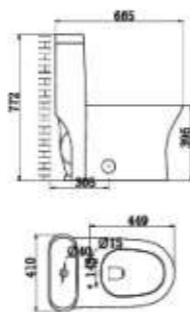

ONE PIECE TOILET
Siphonic Jet
Dimension: 761*413*683mm
Roughing in Center
To wall:305mm

CLA 050S

ONE PIECE TOILET
Siphonic Jet
Dimension: 761*410*715mm
Roughing in Center
To wall:180mm

CLA 024D

ONE PIECE TOILET
Siphonic Jet
Dimension: 702*380*774mm
Roughing in Center
To wall:305mm

CLA 051S

ONE PIECE TOILET
Washdown
Dimension: 770*405*710mm
Roughing in Center
To wall:400mm

CLA 042S

ONE PIECE TOILET
Siphonic Jet
Dimension: 735*381*673mm
Roughing in Center
To wall:305mm

CLA 052S

ONE PIECE TOILET
Siphonic Jet
Dimension: 742*418*666mm
Roughing in Center
To wall:305mm

CLA 047S

ONE PIECE TOILET
Siphonic Jet
Dimension: 775*497*590mm
Roughing in Center
To wall:305mm

CLA 057S

ONE PIECE TOILET
Siphonic Jet
Dimension: 687*397*710mm
Roughing in Center
To wall:305mm

CLA 059S

ONE PIECE TOILET
Siphonic Jet
Dimension: 665*410*772mm
Roughing in Center
To wall:305mm

CLA 061S

ONE PIECE TOILET
Siphonic Jet
Dimension: 670*360*772mm
Roughing in Center
To wall:305mm

CLA 064S

ONE PIECE TOILET
Siphonic Jet
Dimension: 665*410*772mm
Roughing in Center
To Wall:305mm

CLA 070S

ONE PIECE TOILET
Siphonic Jet
Dimension: 720*400*650mm
Roughing in Center
To Wall:295mm