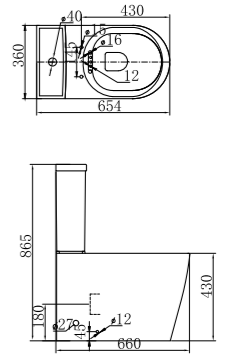

CLB198BTW

WATER CLOSET&CISTERN
Washdown
Closet Dimension:670*360*400mm
Cistern Dimension:378*177*376mm
Roughing in Center to Floor:180mm

CLB198P

WALL-HUNG WATER CLOSET
Washdown
Closet Dimension:530*346*400mm
P-TRAP

CLB200P

WATER CLOSET&CISTERN
Washdown
Closet Dimension:660*370*410mm
Cistern Dimension:386*172*376mm
Roughing in Center to Floor:180mm

CLB202A

WATER CLOSET&CISTERN
Washdown
Closet Dimension:660*370*410mm
Cistern Dimension:386*172*376mm
Roughing in Center to Floor:180mm

CLB202B

BACK TO WALL WATER CLOSET
Washdown
Closet Dimension: 520*365*420mm
Roughing in Center to Floor:185mm

CHB2086BTW

WATER CLOSET&CISTERN
Siphonic Jet
Closet Dimension:683*362*419mm
Cistern Dimension:416*201*362mm
Roughing in Center to Wall:305mm

CLB203S

RIMLESS WASHDOWN
Washdown
Closet Dimension:660*360*430mm
Cistern Dimension:365*145*425mm
Roughing in Center to Floor:180mm

CHB005P

WATER CLOSET&CISTERN
Siphonic Jet
Closet Dimension:724*366*418mm
Cistern Dimension:460*215*392mm
Roughing in Center to Wall:305mm