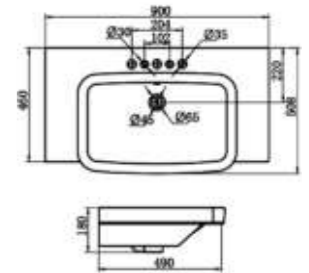

CLD 091

CABINET WASHBASIN
Dimension: 680*520*477mm

CLD 092

CABINET WASHBASIN
Dimension: 1000*480*140mm

CLD 094

CABINET WASHBASIN
Dimension: 1000*400*155mm

CLD 097

CABINET WASHBASIN
Dimension: 900*508*180mm