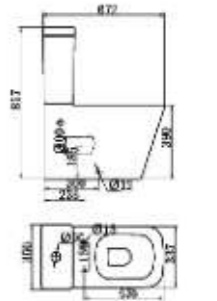

CLB 161S

BACK TO WALL WATER CLOSET
Washdown
Closet Dimension: 590*340*405mm
Roughing in Center to Floor: 185mm

CLB 164BTW

WATER CLOSET&CISTERN
Washdown
Closet Dimension: 620*365*390mm
Cistern Dimension: 378*157*399mm
Roughing in Center to Floor: 185mm

CLB 162P

WATER CLOSET&CISTERN
Washdown
Closet Dimension: 665*340*390mm
Cistern Dimension: 365*174*417mm
Roughing in Center to Floor: 185mm

CLB 164P

WATER CLOSET&CISTERN
Siphonic Jet
Closet Dimension: 680*368*430mm
Cistern Dimension: 435*216*396mm
Roughing in Center to Wall: 305mm