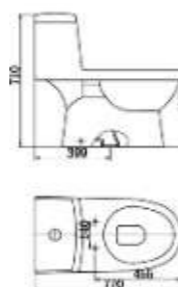

ONE PIECE TOILET
Siphonic Jet
Dimension: 761*413*683mm
Roughing in Center
To wall:305mm

CLA 050S

ONE PIECE TOILET
Siphonic Jet
Dimension: 761*410*715mm
Roughing in Center
To wall:180mm

CLA 024D

ONE PIECE TOILET
Siphonic Jet
Dimension: 702*380*774mm
Roughing in Center
To wall:305mm

CLA 051S

ONE PIECE TOILET
Washdown
Dimension: 770*405*710mm
Roughing in Center
To wall:400mm

CLA 042S

ONE PIECE TOILET
Siphonic Jet
Dimension: 735*381*673mm
Roughing in Center
To wall:305mm

CLA 052S

ONE PIECE TOILET
Siphonic Jet
Dimension: 742*418*666mm
Roughing in Center
To wall:305mm