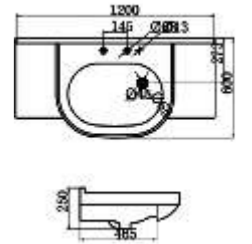

CABINET WASHBASIN
Dimension: 610*465*195mm
Cabinet Material: MFC or MDF

CLD 050

CABINET WASHBASIN
Dimension: 450*435*180mm
Cabinet Material: MFC or MDF

CLD 053B

CLD 054

CABINET WASHBASIN
Dimension: 570*397*195mm
Cabinet Material: MFC or MDF

CLD 069

CABINET WASHBASIN
Dimension: 900*600*270mm
Cabinet Material: MFC or MDF

CLD 070

CABINET WASHBASIN
Dimension: 1200*600*250mm
Cabinet Material: MFC or MDF

CLD 071

CABINET WASHBASIN
Dimension: 1200*560*240mm
Cabinet Material: MFC or MDF

CLD 075

CABINET WASHBASIN
Dimension: 600*550*267mm
Cabinet Material: MFC or MDF

CLD 078