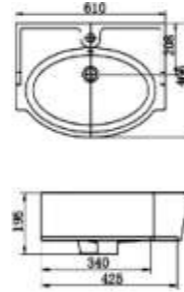

CLD 046

CABINET WASHBASIN
Dimension: 850*495*210mm
Cabinet Material: MFC or MDF

CLD 049

CABINET WASHBASIN
Dimension: 610*465*195mm
Cabinet Material: MFC or MDF

CLD 050

CABINET WASHBASIN
Dimension: 450*435*180mm
Cabinet Material: MFC or MDF