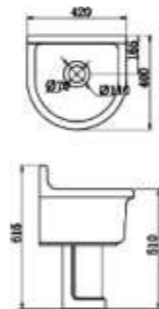

CLE 024

UNDERCOUNTER WASHBASIN
Dimension: 500*417*185

CLE029

UNDERCOUNTER WASHBASIN
Dimension: 500*430*190mm

CLE030

MOP SINK
Dimension: 545*460*720mm

CLL 011

MOP SINK
Dimension: 420*400*615mm

CLL 015

MOP SINK
General Dimension: 460*395*645mm
High Dimension: 460*395*745mm

CLL 018

WALL-HUNG URINAL
Dimension: 750*470*345mm

CLH 012

WALL-HUNG URINAL
Dimension: 690*410*290mm

CLH 690

WALL-HUNG URINAL
Dimension: 720*476*285mm