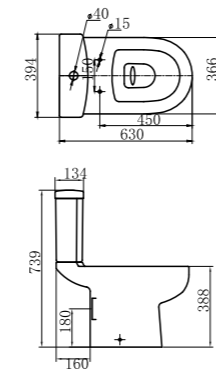

CLB 103P

WATER CLOSET&CISTERN
Washdown
Closet Dimension: 620*352*410mm
Cistern Dimension: 343*195*365mm
Roughing in Center to Floor: 146mm

CLB 104A

BACK TO WALL WATER CLOSET
Washdown
Closet Dimension: 590*360*400mm
Roughing in Center to Floor: 180mm

CLB 107BTW

WATER CLOSET&CISTERN
Washdown
Closet Dimension: 695*360*400mm
Cistern Dimension: 316*192*365mm
Roughing in Center to Wall: 305 mm
Roughing in Center to Floor: 180mm

CLB 107S/P

WATER CLOSET&CISTERN
 Washdown
 Closet Dimension: 680*365*395mm
 Cistern Dimension: 412*177*362mm
 Roughing in Center to Floor: 190mm

CLB 108P

WATER CLOSET&CISTERN
 Washdown
 Closet Dimension: 625*360*400mm
 Cistern Dimension: 389*325*372mm
 Roughing in Center to Floor: 190mm

CLB 109BP

WATER CLOSET&CISTERN
 Washdown
 Closet Dimension: 630*366*398mm
 Cistern Dimension: 394*134*341mm
 Roughing in Center to Floor: P-180mm
 Roughing in Center to Wall: S-210mm

CLB 186P/S

BACK TO WALL WATER CLOSET
 Siphonic Jet
 Closet Dimension: 680*380*380mm
 Roughing in Center to Wall: 232mm

CLB 117C

WATER CLOSET&CISTERN
 Washdown
 Closet Dimension: 700*365*400mm
 Cistern Dimension: 394*200*408mm
 Roughing in Center to Floor: 180mm