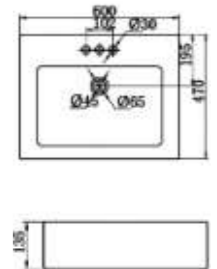

CLD 041

CABINET WASHBASIN
Dimension: 550*455*190mm
Cabinet Material: MFC or MDF

CLD 042

CABINET WASHBASIN
Dimension: 800*470*135mm
Cabinet Material: MFC or MDF

CLD 044

CABINET WASHBASIN
Dimension: 600*470*135mm