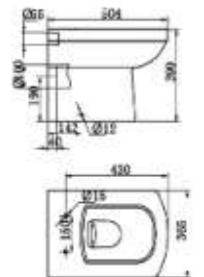

CLB 121P

WATER CLOSET&CISTERN
 Washdown
 Closet Dimension: 680*365*400mm
 Cistern Dimension: 442*194*372mm
 Roughing in Center to Floor: P-180mm
 Roughing in Center to Wall: S-220mm

CLB 122P/S

BACK TO WALL WATER CLOSET
 Washdown
 Closet Dimension: 504*365*390mm
 Roughing in Center to Floor: 190mm

CLB 128BTW

WATER CLOSET&CISTERN
 Washdown
 Closet Dimension: 590*350*400mm
 Cistern Dimension: 365*134*350mm
 Roughing in Center to Floor: 180mm

CLB 128P

WATER CLOSET&CISTERN
Washdown
Closet Dimension: 705*392*400mm
Cistern Dimension: 402*182*383mm
Roughing in Center to Floor: 180mm