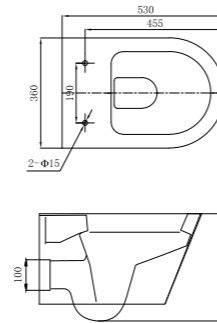

CLB185S

BACK TO WALL WATER CLOSET
Washdown
Closet Dimension:510*362*402mm
Roughing in Center to Floor:185mm

CLB187BTW

WATER CLOSET&CISTERN
Washdown
Closet Dimension:610*360*402mm
Cistern Dimension:366*152*388mm
Roughing in Center to Floor:180mm

CLB187P

BACK TO WALL WATER CLOSET
Washdown
Closet Dimension:526*362*400mm
Roughing in Center to Floor:180mm

CLB193BTW

WATER CLOSET&CISTERN
Washdown
Closet Dimension:670*366*400mm
Cistern Dimension:372*171*425mm
Roughing in Center to Floor:180mm

CLB193P

WALL-HUNG WATER CLOSET
Washdown
Closet Dimension:530*360*350mm
P-TRAP

CLB194P

WATER CLOSET&CISTERN
Washdown
Closet Dimension:615*360*400mm
Cistern Dimension:366*152*388mm
Roughing in Center to Floor: 180mm
Roughing in Center to Wall: 210mm