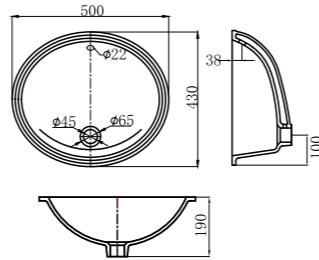

CLE 024

UNDERCOUNTER WASHBASIN
Dimension: 500*417*185

CLE029

UNDERCOUNTER WASHBASIN
Dimension: 500*430*190mm

CLE030

MOP SINK
Dimension: 545*460*720mm

CLL 011

MOP SINK
Dimension: 420*400*615mm

CLL 015

MOP SINK
General Dimension: 460*395*645mm
High Dimension: 460*395*745mm

CLL 018

WALL-HUNG URINAL
Dimension: 750*470*345mm

CLH 012

WALL-HUNG URINAL
Dimension: 690*410*290mm

CLH 690

WALL-HUNG URINAL
Dimension: 720*476*285mm