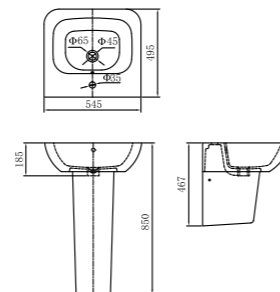

CLC 128

LAVATORY&HALF-PEDESTAL
Dimension: 510*388*450mm

CLC 139

LAVATORY&PEDESTAL
Dimension: 595*465*825mm

CLC 151

LAVATORY&PEDESTAL
Dimension: 550*445*850mm

CLC 152

LAVATORY&PEDESTAL
Dimension: 580*405*846mm

CLC 155

LAVATORY&PEDESTAL
Dimension: 665*495*860mm

CLC 159

LAVATORY&PEDESTAL
Dimension: 613*468*790mm

CLC 160

LAVATORY&PEDESTAL
Dimension: 550*465*870mm

CLC 166

LAVATORY&PEDESTAL
Dimension: 585*485*790mm

CLC 161

LAVATORY&PEDESTAL
Dimension: 450*380*845mm

CLC 167

LAVATORY&PEDESTAL
Dimension: 580*460*785mm

CLC 162

LAVATORY&PEDESTAL
Dimension: 625*508*891mm

CLC 168

LAVATORY&PEDESTAL
Dimension: 545*495*850mm