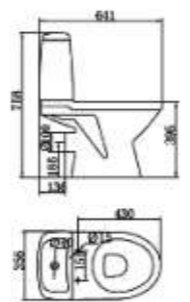

CLB 015P

WATER CLOSET&CISTERN
Washdown
Closet Dimension: 662*355*400mm
Cistern Dimension: 347*204*345mm
Roughing in Center to Floor:190mm

CLB 055P

WATER CLOSET&CISTERN
Washdown
Closet Dimension: 640*355*395mm
Cistern Dimension: 356*190*310mm
Roughing in Center to Floor:185mm

CLB 030P

WATER CLOSET&CISTERN
Siphonic Jet
Closet Dimension: 650*353*376mm
Cistern Dimension: 451*216*380mm
Roughing in Center to Wall: 305.400mm

CLB 057S

WATER CLOSET&CISTERN
Washdown
Closet Dimension: 705*350*390mm
Cistern Dimension: 480*190*420mm
Roughing in Center to Floor:180mm

CLB 031P

WATER CLOSET&CISTERN
Washdown
Closet Dimension: 636*374*410mm
Cistern Dimension: 345*168*368mm
Roughing in Center to Wall: 140mm

CLB 064S

WATER CLOSET&CISTERN
Washdown
Closet Dimension: 615*340*380mm
Cistern Dimension: 358*188*380mm
Roughing in Center to Floor:145mm