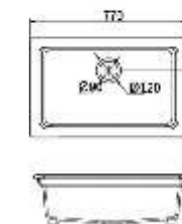

WALL-HUNG LAVATORY
Dimension: 455*360*180mm

CLI 108B

WALL-HUNG LAVATORY
Dimension: 490*440*213mm

CLI170

CABINET SINK
Dimension: 560*500*365mm

CLL 1BSD

CABINET SINK
Dimension: 770*490*255mm
Cabinet Material: MFC

CLL BSD760B

UNDERCOUNTER WASHBASIN
Dimension: 570*395*210mm

CLE 021

UNDERCOUNTER WASHBASIN
Dimension: 500*420*200mm

CLE 024

UNDERCOUNTER WASHBASIN
Dimension: 500*417*185

CLE029