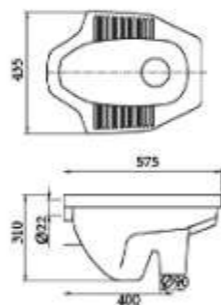

CLL 015

MOP SINK
General Dimension: 460*395*645mm
High Dimension: 460*395*745mm

CLL 018

WALL-HUNG URINAL
Dimension: 750*470*345mm

CLH 012

WALL-HUNG URINAL
Dimension: 690*410*290mm

CLH 690

WALL-HUNG URINAL
Dimension: 720*476*285mm

CLH 700

SQUATTING PAN
Dimension: 575*420*190mm

CLG 021

SQUATTING PAN
Dimension: 575*435*310mm

CLG 024

SQUATTING PAN
Dimension: 600*275*475mm

CLG 117

CSHB006P