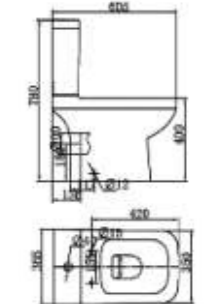

CLB 121P

WATER CLOSET&CISTERN
 Washdown
 Closet Dimension: 680*365*400mm
 Cistern Dimension: 442*194*372mm
 Roughing in Center to Floor: P-180mm
 Roughing in Center to Wall: S-220mm

CLB 122P/S

BACK TO WALL WATER CLOSET
 Washdown
 Closet Dimension: 504*365*390mm
 Roughing in Center to Floor: 190mm

CLB 128BTW

WATER CLOSET&CISTERN
 Washdown
 Closet Dimension: 590*350*400mm
 Cistern Dimension: 365*134*350mm
 Roughing in Center to Floor: 180mm

CLB 128P

WATER CLOSET&CISTERN
Washdown
Closet Dimension: 705*392*400mm
Cistern Dimension: 402*182*383mm
Roughing in Center to Floor: 180mm