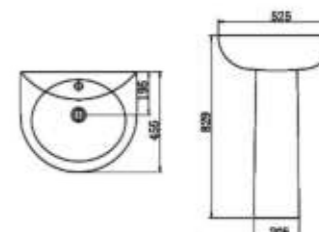

CLC 011

LAVATORY&PEDESTAL
Dimension: 580*470*835mm

CLC 031

LAVATORY&PEDESTAL
Dimension: 660*515*896mm

CLC 051

LAVATORY&PEDESTAL
Dimension: 570*470*825mm

CLC 303

LAVATORY&HALF-PEDESTAL
Dimension: 600*457*544mm

CLC 092-H

LAVATORY&HALF-PEDESTAL
Dimension: 510*395*435mm

CLC 116-H

LAVATORY&PEDESTAL
Dimension: 600*457*845mm

CLC 092

LAVATORY&PEDESTAL
Dimension: 510*395*820mm

CLC 116

LAVATORY&HALF-PEDESTAL
Dimension: 560*440*460mm

CLC 107

LAVATORY&PEDESTAL
Dimension: 525*455*829mm

CLC 118

LAVATORY&PEDESTAL
Dimension: 495*405*850mm

CLC 119

LAVATORY&HALF-PEDESTAL
Dimension: 545*455*485mm

CLC 127-H

LAVATORY&PEDESTAL
Dimension: 530*450*813mm