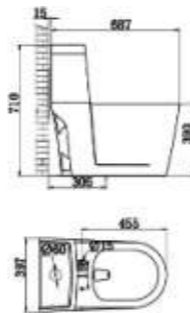

CLA 047S

ONE PIECE TOILET
Siphonic Jet
Dimension: 775*497*590mm
Roughing in Center
To wall:305mm

CLA 057S

ONE PIECE TOILET
Siphonic Jet
Dimension: 687*397*710mm
Roughing in Center
To wall:305mm

CLA 059S

ONE PIECE TOILET
Siphonic Jet
Dimension: 665*410*772mm
Roughing in Center
To wall:305mm