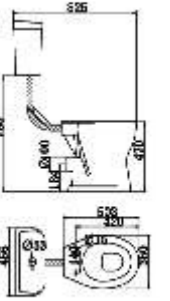

CLB 102BTW

WATER CLOSET&CISTERN
Washdown
Closet Dimension: 665*360*472mm
Cistern Dimension: 456*195*362mm
Roughing in Center to Floor: 190mm

CLB 102P

WATER CLOSET&CISTERN
Washdown
Closet Dimension: 503*360*470mm
Cistern Dimension: 456*195*362mm
Roughing in Center to Floor: 184mm