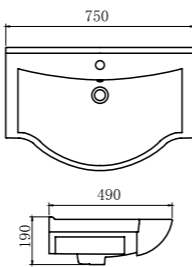

CHD45A5

CABINET WASHBASIN
Dimension: 550*490*190mm

CHD5855

CABINET WASHBASIN
Dimension: 650*490*190mm

CHD5865

CABINET WASHBASIN
Dimension: 750*490*190mm

CHD5875

CABINET WASHBASIN
Dimension: 850*490*190mm