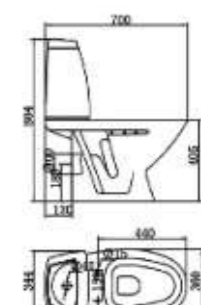

CLB 030P

WATER CLOSET&CISTERN
Siphonic Jet
Closet Dimension: 650*353*376mm
Cistern Dimension: 451*216*380mm
Roughing in Center to Wall: 305.400mm

CLB 057S

WATER CLOSET&CISTERN
Washdown
Closet Dimension: 705*350*390mm
Cistern Dimension: 480*190*420mm
Roughing in Center to Floor:180mm

CLB 031P

WATER CLOSET&CISTERN
Washdown
Closet Dimension: 636*374*410mm
Cistern Dimension: 345*168*368mm
Roughing in Center to Wall: 140mm

CLB 064S

WATER CLOSET&CISTERN
Washdown
Closet Dimension: 615*340*380mm
Cistern Dimension: 358*188*380mm
Roughing in Center to Floor:145mm

CLB 044P

WATER CLOSET&CISTERN
Washdown
Closet Dimension: 700*360*405mm
Cistern Dimension: 344*215*390mm
Roughing in Center to Floor: 185mm

CLB 071P

WATER CLOSET&CISTERN
Washdown
Closet Dimension: 655*360*405mm
Cistern Dimension: 375*160*430mm
Roughing in Center to Floor: 180mm

CLB 080A

WATER CLOSET&CISTERN
Washdown
Closet Dimension: 652*360*405mm
Cistern Dimension: 380*160*430mm
Roughing in Center to Floor: 180mm

CLB 080B

WATER CLOSET&CISTERN
Washdown
Closet Dimension: 630*360*400mm
Cistern Dimension: 338*190*375mm
Roughing in Center to Floor: 185mm