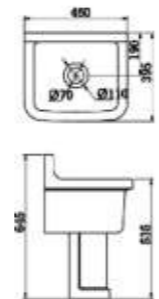

CLE 024

UNDERCOUNTER WASHBASIN
Dimension: 500*417*185

CLE029

UNDERCOUNTER WASHBASIN
Dimension: 500*430*190mm

CLE030

MOP SINK
Dimension: 545*460*720mm

CLL 011

MOP SINK
Dimension: 420*400*615mm

CLL 015

MOP SINK
General Dimension: 460*395*645mm
High Dimension: 460*395*745mm

CLL 018

WALL-HUNG URINAL
Dimension: 750*470*345mm

CLH 012

WALL-HUNG URINAL
Dimension: 690*410*290mm

CLH 690

WALL-HUNG URINAL
Dimension: 720*476*285mm