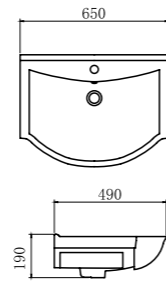

CHD45A5

CABINET WASHBASIN
Dimension: 550*490*190mm

CHD5855

CABINET WASHBASIN
Dimension: 650*490*190mm

CHD5865

CABINET WASHBASIN
Dimension: 750*490*190mm

CHD5875

CABINET WASHBASIN
Dimension: 850*490*190mm