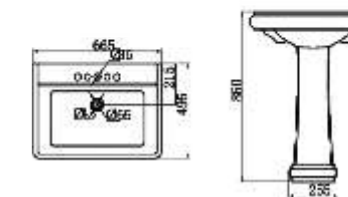

LAVATORY&PEDESTAL
Dimension: 495*405*850mm

LAVATORY&PEDESTAL
Dimension: 530*450*813mm

LAVATORY&PEDESTAL
Dimension: 595*465*825mm

LAVATORY&PEDESTAL
Dimension: 550*445*850mm

LAVATORY&PEDESTAL
Dimension: 580*405*846mm

LAVATORY&PEDESTAL
Dimension: 665*495*860mm