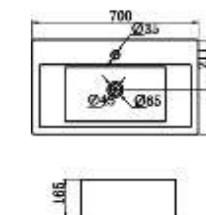

BOWL WASHBASIN
Dimension: 377*377*120mm

CLF 031

CLF 032

BOWL WASHBASIN
Dimension: 800*470*170mm

CLF 096

CLF030

WALL-HUNG LAVATORY
Dimension: 460*460*177mm

CLI 001

WALL-HUNG LAVATORY
Dimension: 455*326*188mm

CLI 020

WALL-HUNG LAVATORY
Dimension: 510*219*155mm

CLI 022

WALL-HUNG LAVATORY
Dimension: 700*400*165mm

CLI 130