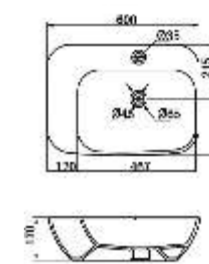

VANITY WASHBASIN
Dimension: 515*445*195mm

CLE031

VANITY WASHBASIN
Dimension: 482*482*210mm

CLE032

BOWL WASHBASIN
Dimension: 420*420*195mm

CLF 004

BOWL WASHBASIN
Dimension: 420*420*175mm

CLF 005

BOWL WASHBASIN
Dimension: 415*415*170mm

CLF 006

BOWL WASHBASIN
Dimension: 565*385*205mm

CLF 007

BOWL WASHBASIN
Dimension: 420*420*110mm

CLF 010

BOWL WASHBASIN
Dimension: 590*430*205mm

CLF 023

BOWL WASHBASIN
Dimension: 442*395*140mm

CLF 024

BOWL WASHBASIN
Dimension: 600*440*170mm

CLF 029

BOWL WASHBASIN
Dimension: 377*377*120mm

CLF 031

BOWL WASHBASIN
Dimension: 610*377*120mm

CLF 032