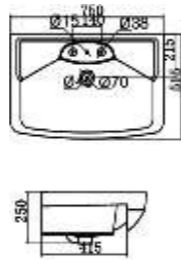

CABINET WASHBASIN
Dimension: 750*515*250mm
Cabinet Material: MFC or MDF

CLD 079

CABINET WASHBASIN
Dimension: 460*350*135mm
Cabinet Material: MFC or MDF

CLD 084

CABINET WASHBASIN
Dimension: 770*395*175mm

CLD 091

CABINET WASHBASIN
Dimension: 680*520*477mm

CLD 092

CABINET WASHBASIN
Dimension: 1000*480*140mm

CLD 094

CABINET WASHBASIN
Dimension: 1000*400*155mm

CLD 097

CABINET WASHBASIN
Dimension: 900*508*180mm

CLD 098

CABINET WASHBASIN
Dimension: 570*457*180mm

CLD 099