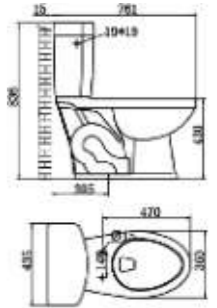

WATER CLOSET&CISTERN
Siphonic Jet
Closet Dimension: 727*360*430mm
Cistern Dimension: 435*216*398mm
Roughing in Center to Wall: 305mm