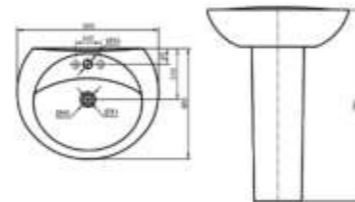

CLC 161

LAVATORY&PEDESTAL
Dimension: 450*380*845mm

CLC 167

LAVATORY&PEDESTAL
Dimension: 580*460*785mm

CLC 162

LAVATORY&PEDESTAL
Dimension: 625*508*891mm

CLC 168

LAVATORY&PEDESTAL
Dimension: 545*495*850mm