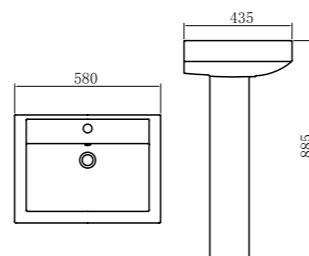

CLB 002P

WASHDOWN
Washdown
Closet Dimension:620*350*760mm
Roughing in Center to Floor:180mm

CHB2049P

WASHDOWN
Washdown
Closet Dimension: 620*365*795mm
Roughing in Center to Floor: 185mm

CHB2076P

LAVATORY & PEDESTAL
Dimension: 580*435*885mm