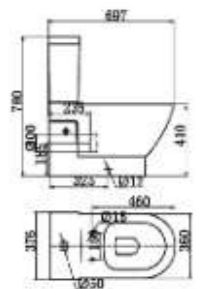

CLB 162P

WATER CLOSET&CISTERN
Washdown
Closet Dimension: 665*340*390mm
Cistern Dimension: 365*174*417mm
Roughing in Center to Floor: 185mm

CLB 164P

WATER CLOSET&CISTERN
Siphonic Jet
Closet Dimension: 680*368*430mm
Cistern Dimension: 435*216*396mm
Roughing in Center to Wall: 305mm

CLB 163BS

WATER CLOSET&CISTERN
Washdown
Closet Dimension: 690*360*410mm
Cistern Dimension: 376*174*370mm
Roughing in Center to Floor: 185mm

CLB 165P

BACK TO WALL WATER CLOSET
Washdown
Closet Dimension: 590*359*405mm
Roughing in Center to Floor: 185mm