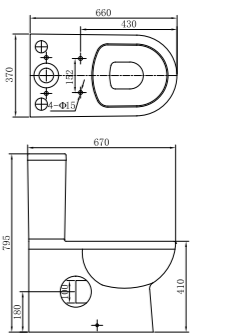

CLB193P

WALL-HUNG WATER CLOSET
Washdown
Closet Dimension:530*360*350mm
P-TRAP

CLB194P

WATER CLOSET&CISTERN
Washdown
Closet Dimension:615*360*400mm
Cistern Dimension:366*152*388mm
Roughing in Center to Floor: 180mm
Roughing in Center to Wall: 210mm

CLB195P/S

WATER CLOSET&CISTERN
Washdown
Closet Dimension:688*344*380mm
Cistern Dimension:350*177*347mm
Roughing in Center to Floor:180mm

CLB196P

BACK TO WALL WATER CLOSET
Washdown
Closet Dimension:565*360*400mm
Roughing in Center to Floor:180mm

CLB198BTW

WATER CLOSET&CISTERN
Washdown
Closet Dimension:670*360*400mm
Cistern Dimension:378*177*376mm
Roughing in Center to Floor:180mm

CLB198P

WALL-HUNG WATER CLOSET
Washdown
Closet Dimension:530*346*400mm
P-TRAP

CLB200P

WATER CLOSET&CISTERN
Washdown
Closet Dimension:660*370*410mm
Cistern Dimension:386*172*376mm
Roughing in Center to Floor:180mm

CLB202A

WATER CLOSET&CISTERN
Washdown
Closet Dimension:660*370*410mm
Cistern Dimension:386*172*376mm
Roughing in Center to Floor:180mm