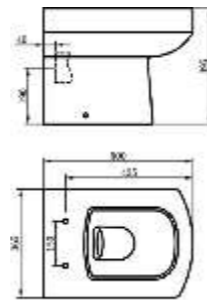

CLB 167P

WATER CLOSET&CISTERN
Siphonic Jet
Closet Dimension: 710*400*384mm
Cistern Dimension: 428*180*320mm
Roughing in Center to Wall: 295mm

CLB 173S

BACK TO WALL WATER CLOSET
Washdown
Closet Dimension: 565*392*385mm
Roughing in Center to Wall: 108mm

CLB 169BTW

WALL-HUNG WATER CLOSET
Washdown
Closet Dimension: 628*360*370mm
P-TRAP

CLB 174P

WATER CLOSET&CISTERN
Washdown
Closet Dimension:595*365*390mm
Cistern Dimension:398*134*342mm
Roughing in Center to Floor:185mm

CLB 182P

BACK TO WALL WATER CLOSET
Washdown
Closet Dimension:500*365*395mm
Roughing in Center to Floor:190mm

CLB 182BTW

WATER CLOSET&CISTERN
Washdown
Closet Dimension:660*353*395mm
Cistern Dimension:347*169*325mm
Roughing in Center to Floor:185mm