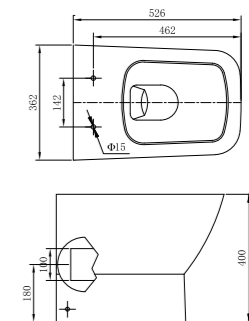

CLB 184P

WALL-HUNG WATER CLOSET
Washdown
Closet Dimension: 525*342*371mm
P-TRAP

CLB 001P

WATER CLOSET&CISTERN
Siphonic Jet
Closet Dimension:710*400*380mm
Cistern Dimension:400*188*380mm
Roughing in Center to Wall:295mm

CLB185S

BACK TO WALL WATER CLOSET
Washdown
Closet Dimension:510*362*402mm
Roughing in Center to Floor:185mm

CLB187BTW

WATER CLOSET&CISTERN
Washdown
Closet Dimension:610*360*402mm
Cistern Dimension:366*152*388mm
Roughing in Center to Floor:180mm

CLB187P

BACK TO WALL WATER CLOSET
Washdown
Closet Dimension:526*362*400mm
Roughing in Center to Floor:180mm

CLB193BTW

WATER CLOSET&CISTERN
Washdown
Closet Dimension:670*366*400mm
Cistern Dimension:372*171*425mm
Roughing in Center to Floor:180mm

CLB193P

WALL-HUNG WATER CLOSET
Washdown
Closet Dimension:530*360*350mm
P-TRAP

CLB194P

WATER CLOSET&CISTERN
Washdown
Closet Dimension:615*360*400mm
Cistern Dimension:366*152*388mm
Roughing in Center to Floor: 180mm
Roughing in Center to Wall: 210mm