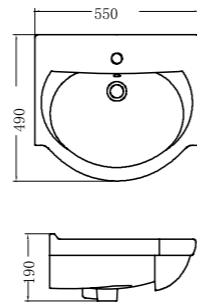

CHD5406

CABINET WASHBASIN
Dimension: 813*464*165mm

CHD5408

CABINET WASHBASIN
Dimension: 1014*464*175mm

CHD5410

CABINET WASHBASIN
Dimension: 1214*464*170mm

CHD5412

CABINET WASHBASIN
Dimension: 550*490*190mm