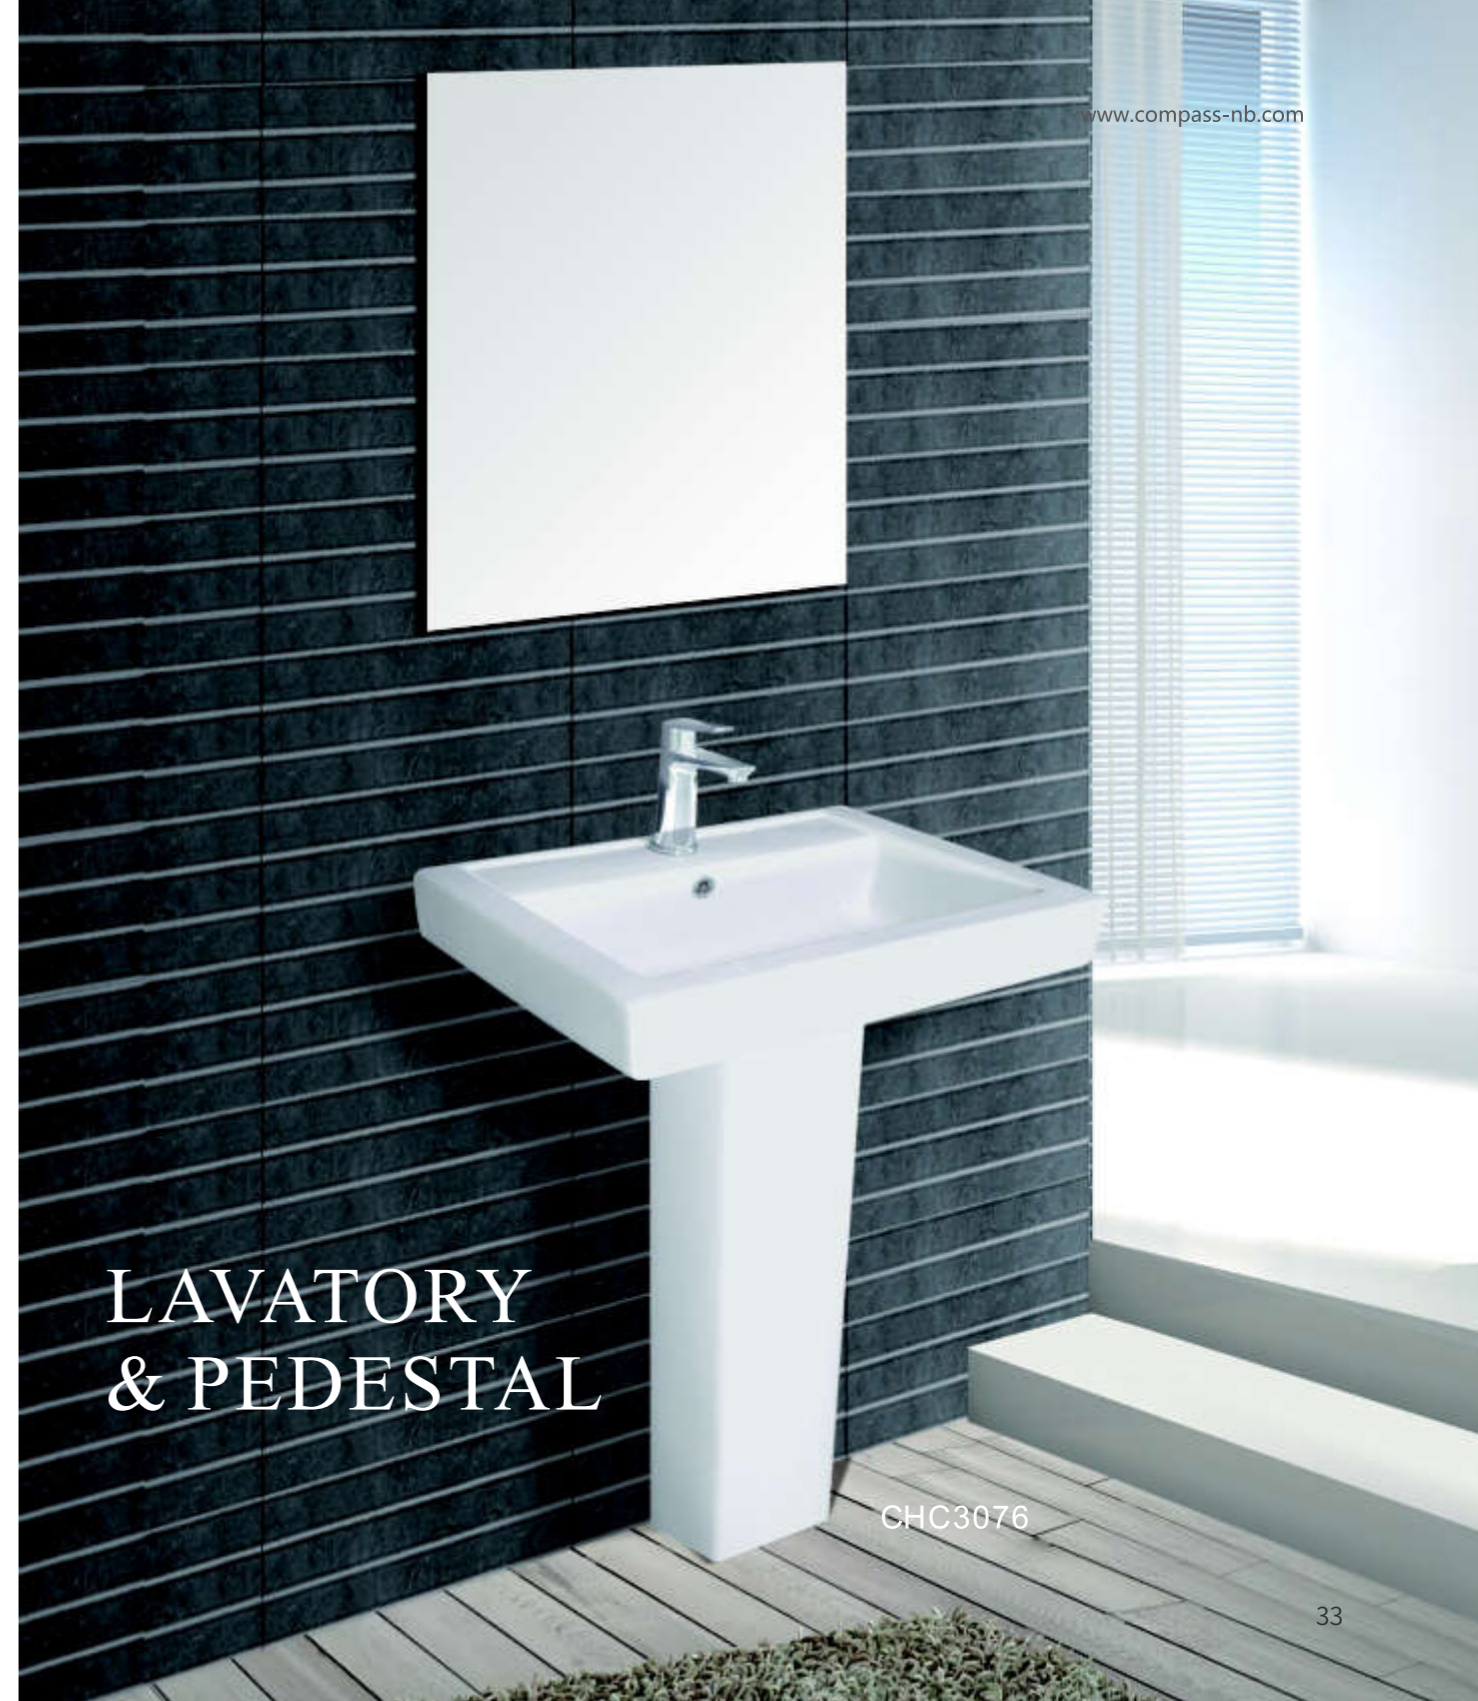

CLB 002P

WASHDOWN
Washdown
Closet Dimension:620*350*760mm
Roughing in Center to Floor:180mm

CHB2049P

WASHDOWN
Washdown
Closet Dimension: 620*365*795mm
Roughing in Center to Floor: 185mm

CHB2076P

LAVATORY & PEDESTAL
Dimension: 580*435*885mm

CHC3076

LAVATORY
& PEDESTAL

CHC3076

LAVATORY&PEDESTAL
Dimension: 510*411*820mm

CLC 001

LAVATORY&PEDESTAL
Dimension: 492*425*850mm

CLC 018

LAVATORY&PEDESTAL
Dimension: 560*465*842mm