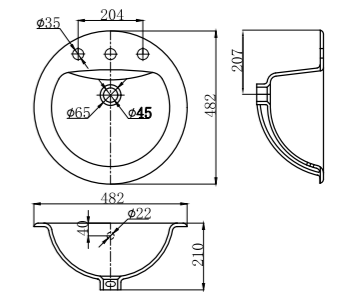

CLE 159

VANITY WASHBASIN
Dimension: 812*500*196mm

CLE 025

CLC164

CLB193P

CLB193BTW

SEMI RECESSED BASIN
Dimension: 500*400*175mm

CLD107

VANITY WASHBASIN
Dimension: 515*445*195mm

CLE031

VANITY WASHBASIN
Dimension: 482*482*210mm

CLE032

BOWL WASHBASIN
Dimension: 420*420*195mm

CLF 004

BOWL WASHBASIN
Dimension: 420*420*175mm

CLF 005