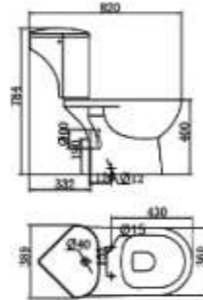

CLB 102BTW

WATER CLOSET&CISTERN
Washdown
Closet Dimension: 665*360*472mm
Cistern Dimension: 456*195*362mm
Roughing in Center to Floor: 190mm

CLB 102P

WATER CLOSET&CISTERN
Washdown
Closet Dimension: 503*360*470mm
Cistern Dimension: 456*195*362mm
Roughing in Center to Floor: 184mm

CLB 103P

WATER CLOSET&CISTERN
Washdown
Closet Dimension: 620*352*410mm
Cistern Dimension: 343*195*365mm
Roughing in Center to Floor: 146mm

CLB 104A

BACK TO WALL WATER CLOSET
Washdown
Closet Dimension: 590*360*400mm
Roughing in Center to Floor: 180mm

CLB 107BTW

WATER CLOSET&CISTERN
Washdown
Closet Dimension: 695*360*400mm
Cistern Dimension: 316*192*365mm
Roughing in Center to Wall: 305 mm
Roughing in Center to Floor: 180mm

CLB 107S/P

WATER CLOSET&CISTERN
 Washdown
 Closet Dimension: 680*365*395mm
 Cistern Dimension: 412*177*362mm
 Roughing in Center to Floor: 190mm

CLB 108P

WATER CLOSET&CISTERN
 Washdown
 Closet Dimension: 625*360*400mm
 Cistern Dimension: 389*325*372mm
 Roughing in Center to Floor: 190mm

CLB 109BP

WATER CLOSET&CISTERN
 Washdown
 Closet Dimension: 630*366*398mm
 Cistern Dimension: 394*134*341mm
 Roughing in Center to Floor: P-180mm
 Roughing in Center to Wall: S-210mm