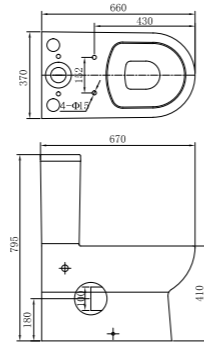

CLB195P/S

WATER CLOSET&CISTERN
Washdown
Closet Dimension:688*344*380mm
Cistern Dimension:350*177*347mm
Roughing in Center to Floor:180mm

CLB196P

BACK TO WALL WATER CLOSET
Washdown
Closet Dimension:565*360*400mm
Roughing in Center to Floor:180mm

CLB198BTW

WATER CLOSET&CISTERN
Washdown
Closet Dimension:670*360*400mm
Cistern Dimension:378*177*376mm
Roughing in Center to Floor:180mm

CLB198P

WALL-HUNG WATER CLOSET
Washdown
Closet Dimension:530*346*400mm
P-TRAP

CLB200P

WATER CLOSET&CISTERN
Washdown
Closet Dimension:660*370*410mm
Cistern Dimension:386*172*376mm
Roughing in Center to Floor:180mm

CLB202A

WATER CLOSET&CISTERN
Washdown
Closet Dimension:660*370*410mm
Cistern Dimension:386*172*376mm
Roughing in Center to Floor:180mm

CLB202B

BACK TO WALL WATER CLOSET
Washdown
Closet Dimension: 520*365*420mm
Roughing in Center to Floor:185mm

CHB2086BTW

WATER CLOSET&CISTERN
Siphonic Jet
Closet Dimension:683*362*419mm
Cistern Dimension:416*201*362mm
Roughing in Center to Wall:305mm