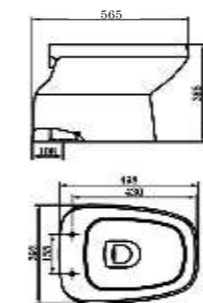

CLB 166P

WATER CLOSET&CISTERN
Siphonic Jet
Closet Dimension: 705*389*420mm
Cistern Dimension: 409*186*345mm
Roughing in Center to Wall: 290mm

CLB 171S

WATER CLOSET&CISTERN
Washdown
Closet Dimension: 633*335*390mm
Cistern Dimension: 300*138*417mm
Roughing in Center to Floor: 185mm

CLB 167P

WATER CLOSET&CISTERN
Siphonic Jet
Closet Dimension: 710*400*384mm
Cistern Dimension: 428*180*320mm
Roughing in Center to Wall: 295mm

CLB 173S

BACK TO WALL WATER CLOSET
Washdown
Closet Dimension: 565*392*385mm
Roughing in Center to Wall: 108mm

CLB 169BTW

WALL-HUNG WATER CLOSET
Washdown
Closet Dimension: 628*360*370mm
P-TRAP

CLB 174P

WATER CLOSET&CISTERN
Washdown
Closet Dimension:595*365*390mm
Cistern Dimension:398*134*342mm
Roughing in Center to Floor:185mm