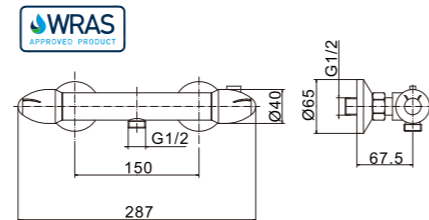

**MODEL NUMBER: PS1009A  
(PT80824+PS203A)**

THERMOSTATIC SHOWER SET

**PT80826**  
Exposed thermostatic bar valve

**PT80820**  
Exposed thermostatic bar valve

**PT80818**  
Exposed thermostatic bar valve

**PT80825**  
Exposed thermostatic bar valve