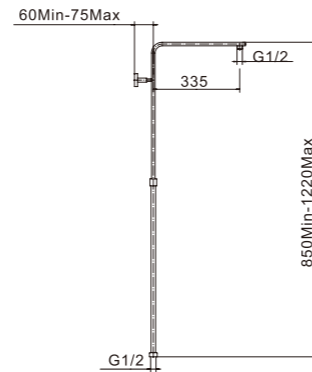

PS201
Rigid riser kit

PS202
Rigid riser kit

PS203
Rigid riser kit

PS203A(SUS)
Rigid riser kit

PS204
Rigid riser kit