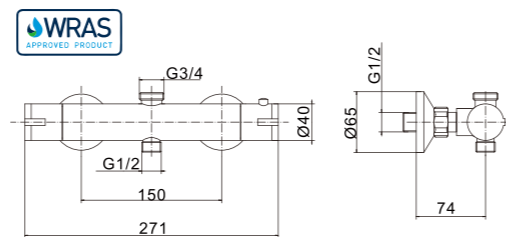

PT80810

Exposed thermostatic bar valve