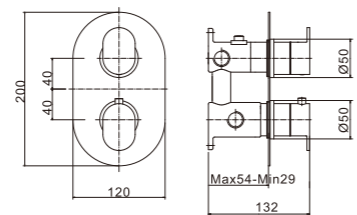

PT85617M

Thermostatic concealed shower valve-two function