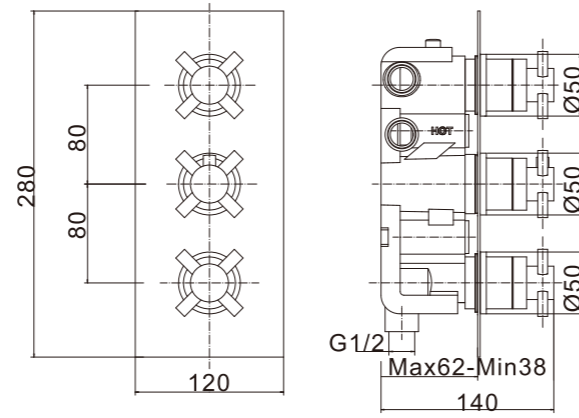

Traditional exposed thermostatic shower valve

PT8566

Thermostatic concealed shower valve-three function