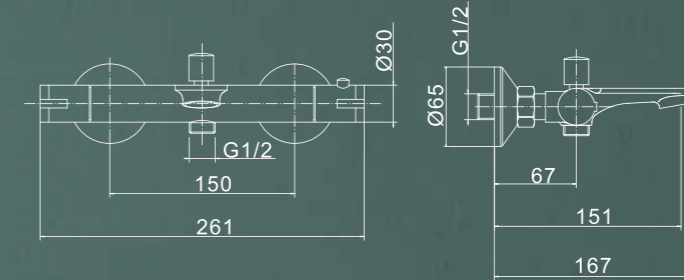

PT80830M

Exposed thermostatic bath and shower valve