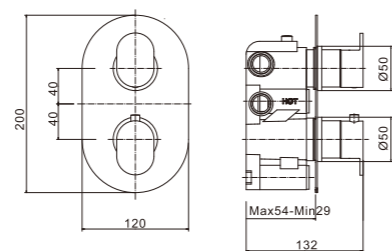

## PT85612

Thermostatic concealed shower valve-two function

Traditional exposed thermostatic shower valve

**PT85613**

Thermostatic concealed shower valve-two function

**PT85615**

Thermostatic concealed shower valve-two function