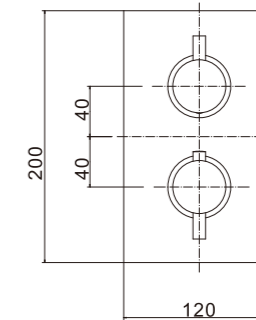

Thermostatic concealed shower valve-one function

PT85611M

Thermostatic concealed shower valve-two function