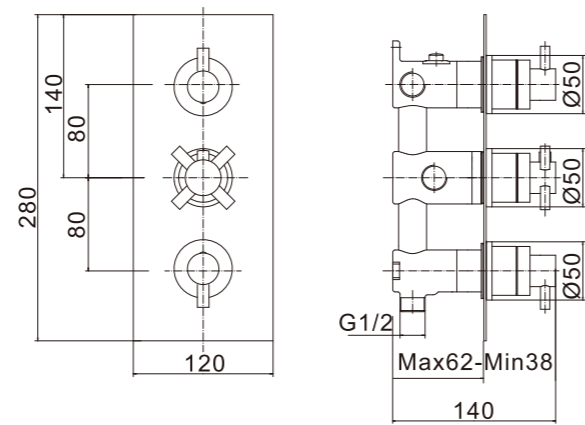

**PT85618M**

Thermostatic concealed shower valve-three function

Traditional exposed thermostatic shower valve

**PT85621M**

Thermostatic concealed shower valve-three function

**PT85624M**

Thermostatic concealed shower valve-three function