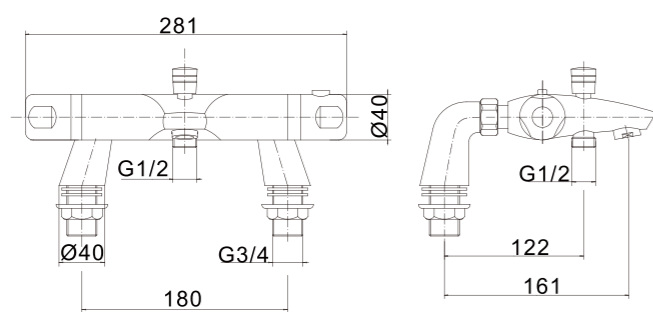

PT80829

Exposed thermostatic bath and shower valve