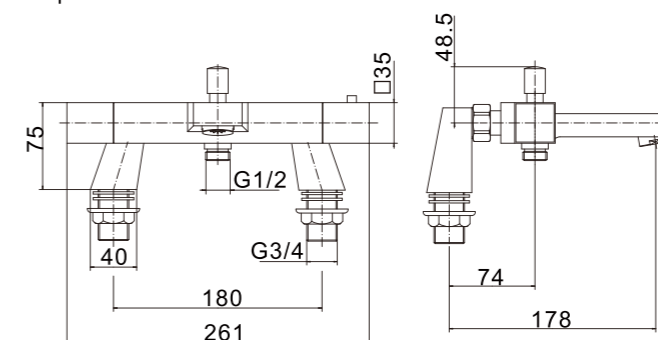

PT80833

Exposed thermostatic bath and shower valve