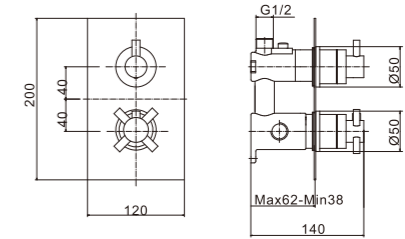

## PT8563M

Thermostatic concealed shower valve-one function

Traditional exposed thermostatic shower valve

**PT8565M**

Thermostatic concealed shower valve-one function

**PT85622M**

Thermostatic concealed shower valve-one function