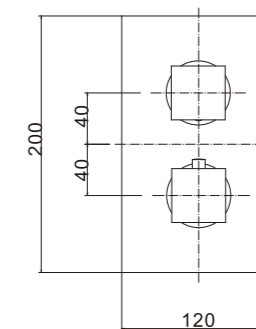

PT85612M

Thermostatic concealed shower valve-two function