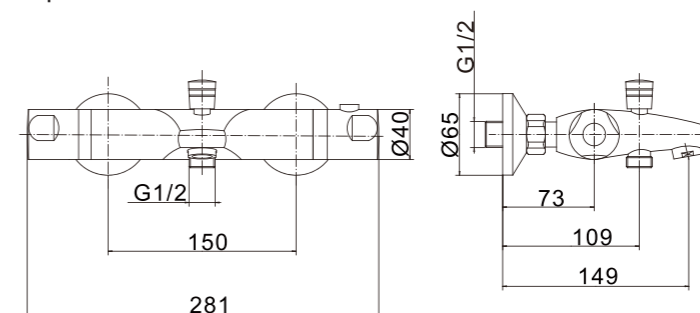

PT8081

Exposed thermostatic bath and shower valve