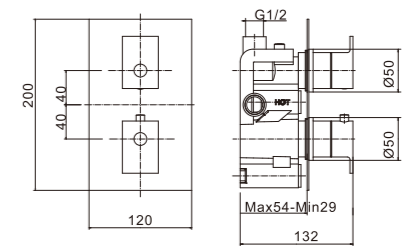

PT85619

Thermostatic concealed shower valve-one function