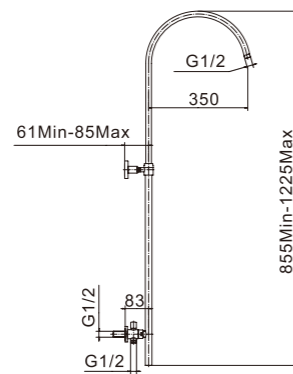

PS205
Rigid riser kit

PS206
Rigid riser kit

PS207
Rigid riser kit

PS208
Rigid riser kit

PS209
Rigid riser kit

coral
brassware
42