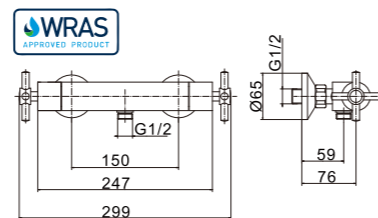

**MODEL NUMBER:PS1004  
(PT80811+PS204)**

**THERMOSTATIC SHOWER SET**

**PT80813**

Exposed thermostatic bar valve

**PT80812**

Exposed thermostatic bar valve

**PT80823**

Exposed thermostatic bar valve