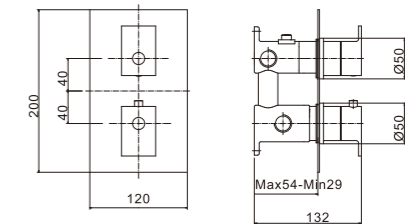

PT85620M

Thermostatic concealed shower valve-two function