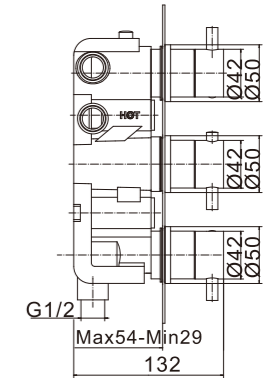

PT8562
Thermostatic concealed shower valve-three function