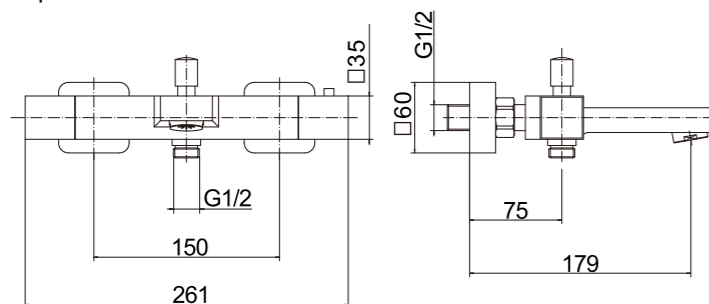

PT80832

Exposed thermostatic bath and shower valve