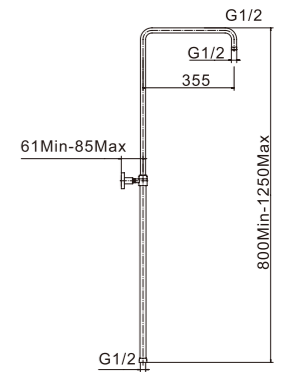

PS201
Rigid riser kit

PS202
Rigid riser kit

PS203
Rigid riser kit

PS203A(SUS)
Rigid riser kit

PS204
Rigid riser kit