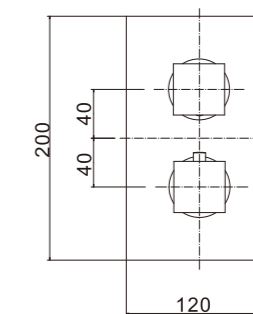

PT8563M

Thermostatic concealed shower valve-one function