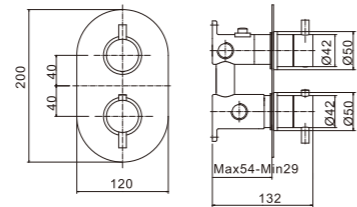

PT85615M

Thermostatic concealed shower valve-two function