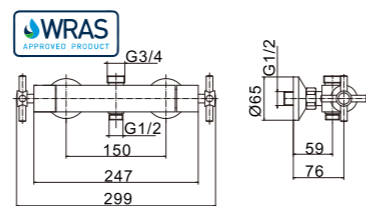

PT80811

Exposed thermostatic bar valve