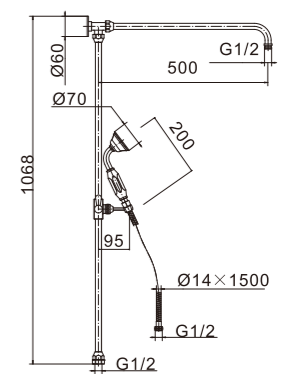

Rigid riser kit

Rigid riser kit

PS204A(SUS)
Rigid riser kit

PS205
Rigid riser kit

PS206
Rigid riser kit

PS207
Rigid riser kit

PS208
Rigid riser kit

PS209
Rigid riser kit

coral
brassware
42