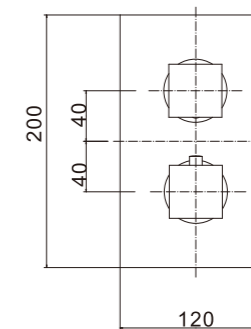

PT8563

Thermostatic concealed shower valve-one function