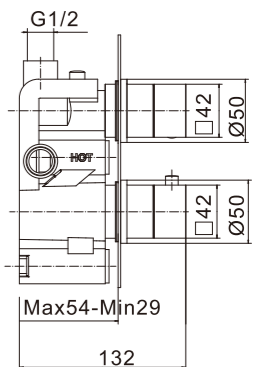

PT8563

Thermostatic concealed shower valve-one function