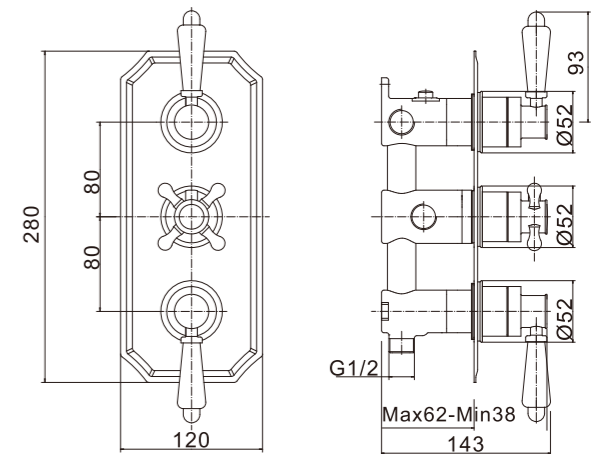

**PT85618M**

Thermostatic concealed shower valve-three function

Traditional exposed thermostatic shower valve

**PT85621M**

Thermostatic concealed shower valve-three function

**PT85624M**

Thermostatic concealed shower valve-three function