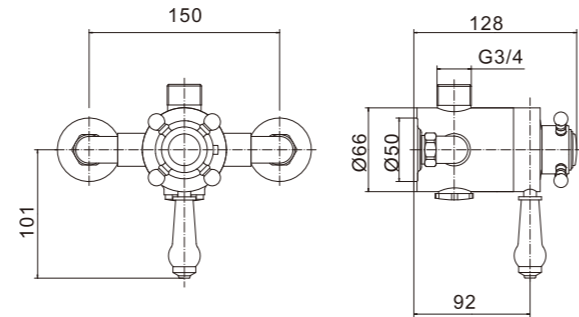

Traditional exposed thermostatic shower valve

PT8571 Traditional exposed thermostatic shower valve