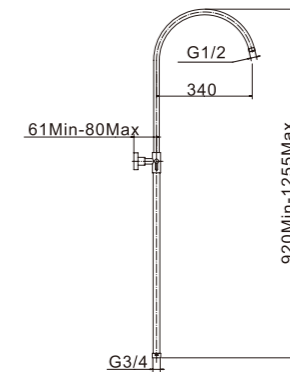

PS201
Rigid riser kit

PS202
Rigid riser kit

PS203
Rigid riser kit

PS203A(SUS)
Rigid riser kit

PS204
Rigid riser kit