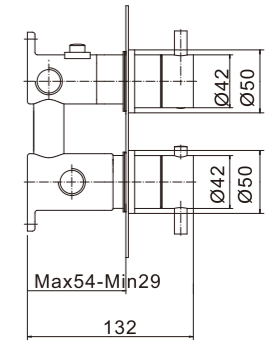

Thermostatic concealed shower valve-one function

PT85611M

Thermostatic concealed shower valve-two function