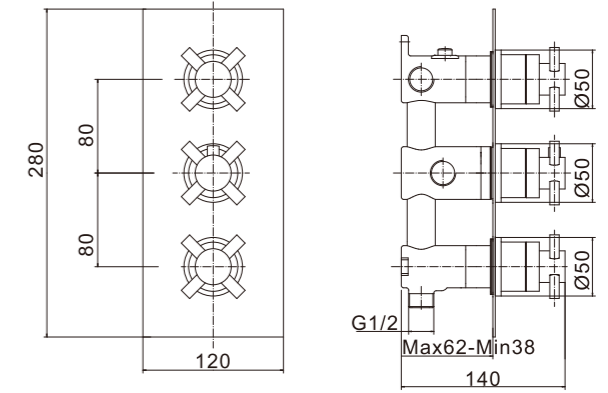

# Thermostatic concealed shower valve-one function

Traditional exposed thermostatic shower valve

**PT8562M**

Thermostatic concealed shower valve-three function

Traditional exposed thermostatic shower valve