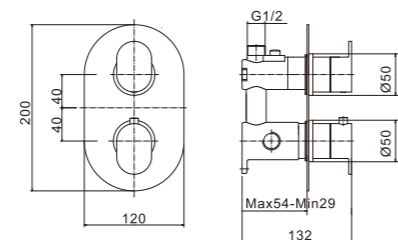

PT85616M

Thermostatic concealed shower valve-one function