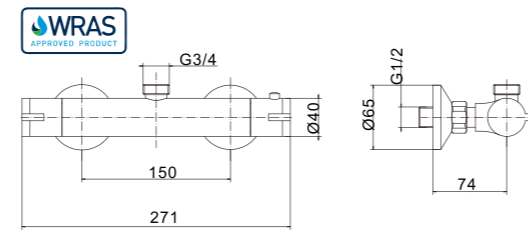

**MODEL NUMBER: PS1001A  
(PT80810+PS204A)**  
THERMOSTATIC SHOWER SET

**PT80815**

Exposed thermostatic bar valve

**PT80815M**

Exposed thermostatic bar valve

**PT8088**

Exposed thermostatic bar valve

**PT8088M**