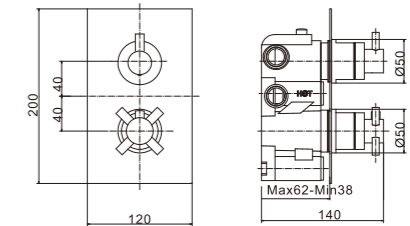

Traditional exposed thermostatic shower valve

PT85623

Thermostatic concealed shower valve-two function