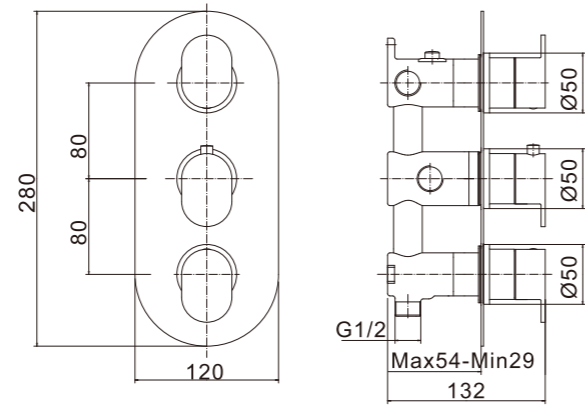

**PT8566M**

Thermostatic concealed shower valve-three function

**PT8564M**

Thermostatic concealed shower valve-three function

**PT85610M**

Thermostatic concealed shower valve-three function

Traditional exposed thermostatic shower valve