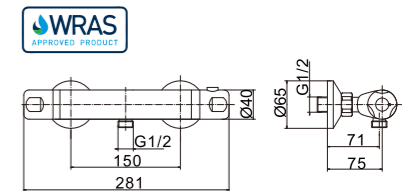

PT8084

Exposed thermostatic bar valve