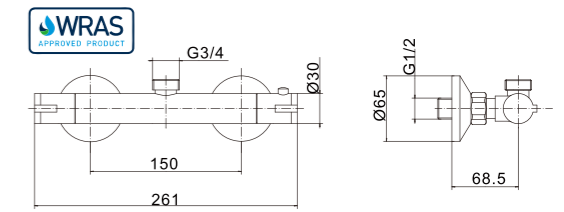

**MODEL NUMBER: PS1001A  
(PT80810+PS204A)**  
THERMOSTATIC SHOWER SET

**PT80815**

Exposed thermostatic bar valve

**PT80815M**

Exposed thermostatic bar valve

**PT8088**

Exposed thermostatic bar valve

**PT8088M**