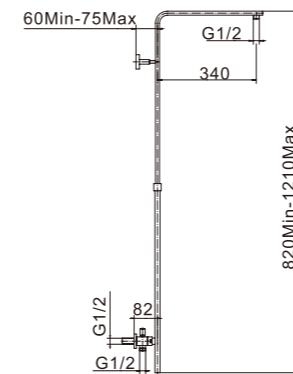

PS205
Rigid riser kit

PS206
Rigid riser kit

PS207
Rigid riser kit

PS208
Rigid riser kit

PS209
Rigid riser kit

coral
brassware
42