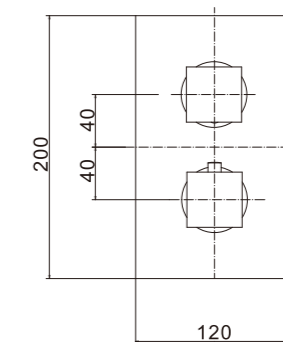

PT85612

Thermostatic concealed shower valve-two function