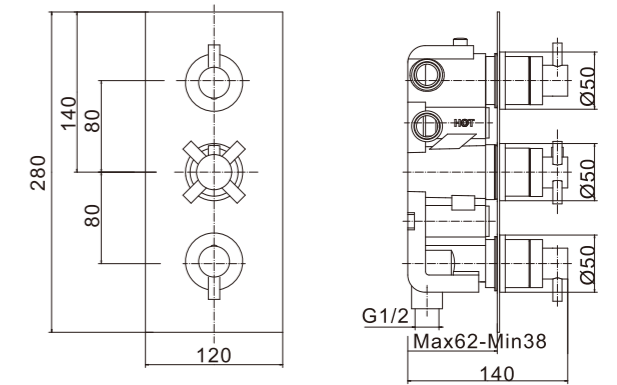

PT85624

Thermostatic concealed shower valve-three function