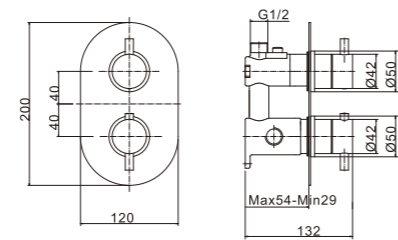

## PT8563M

Thermostatic concealed shower valve-one function

Traditional exposed thermostatic shower valve

**PT8565M**

Thermostatic concealed shower valve-one function

**PT85622M**

Thermostatic concealed shower valve-one function