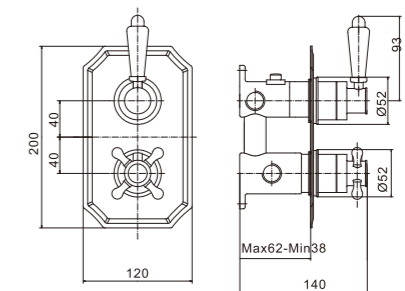

PT85614M

Thermostatic concealed shower valve-two function