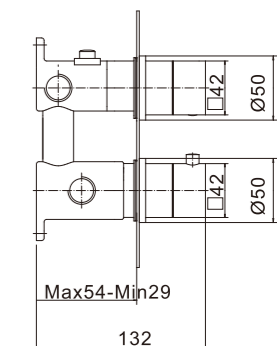

PT85612M

Thermostatic concealed shower valve-two function