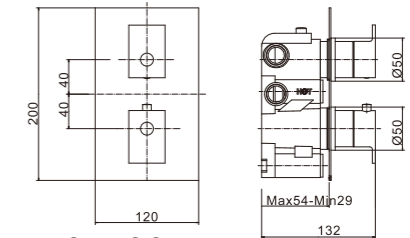

**PT85617**

Thermostatic concealed shower valve-two function

Traditional exposed thermostatic shower valve

**PT85623**

Thermostatic concealed shower valve-two function

**PT85620**

Thermostatic concealed shower valve-two function