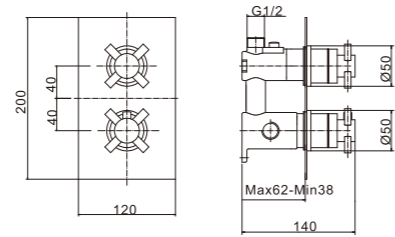

Traditional exposed thermostatic shower valve

PT8565M

Thermostatic concealed shower valve-one function