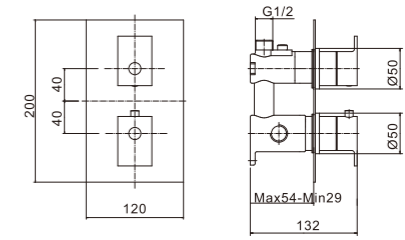

PT85619M

Thermostatic concealed shower valve-one function