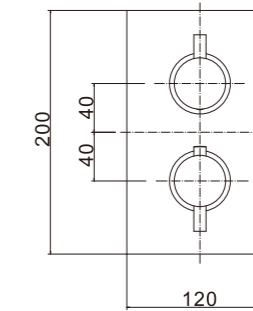

Thermostatic concealed shower valve-one function

PT8561M

Thermostatic concealed shower valve-one function