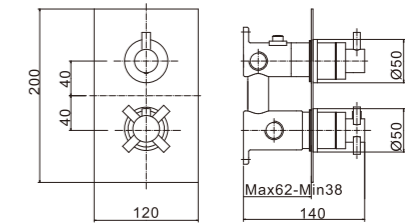

**PT85613M**

Thermostatic concealed shower valve-two function

**PT85615M**

Thermostatic concealed shower valve-two function

**PT85617M**

Thermostatic concealed shower valve-two function

Traditional exposed thermostatic shower valve