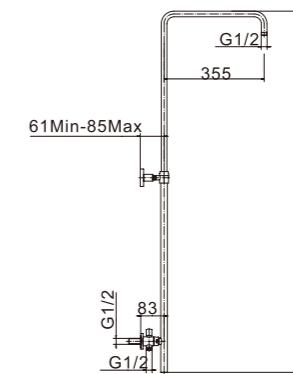

Rigid riser kit

Rigid riser kit

PS204A(SUS)
Rigid riser kit

PS205
Rigid riser kit

PS206
Rigid riser kit

PS207
Rigid riser kit

PS208
Rigid riser kit

PS209
Rigid riser kit

coral
brassware
42