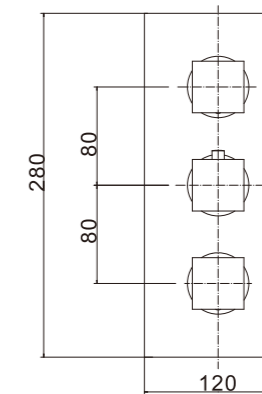

PT8564
Thermostatic concealed shower valve-three function