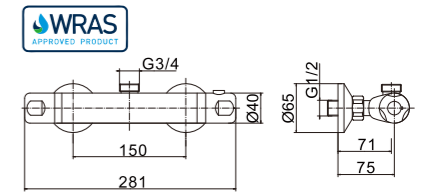

**MODEL NUMBER:PS1004  
(PT80811+PS204)**

**THERMOSTATIC SHOWER SET**

**PT80813**

Exposed thermostatic bar valve

**PT80812**

Exposed thermostatic bar valve

**PT80823**

Exposed thermostatic bar valve