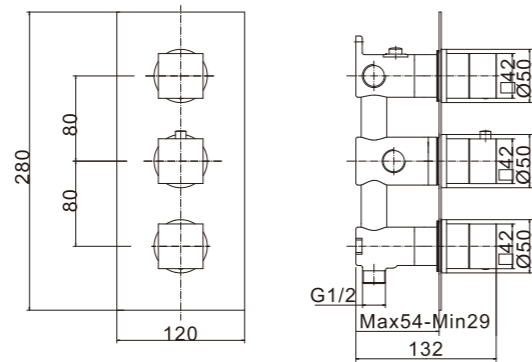

PT8564M

Thermostatic concealed shower valve-three function