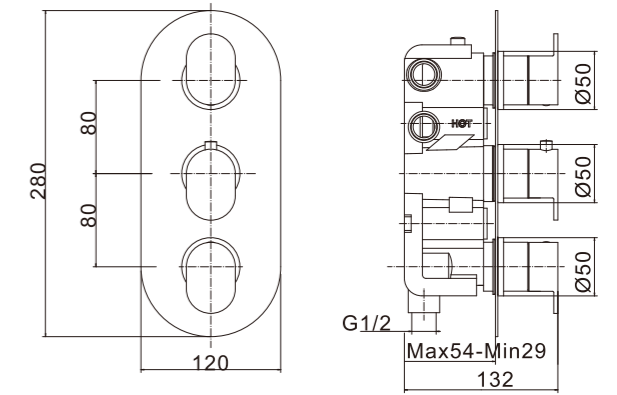

Traditional exposed thermostatic shower valve

PT85618

Thermostatic concealed shower valve-three function