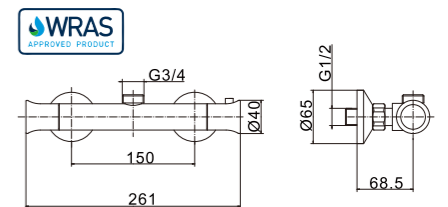

**MODEL NUMBER: PS1009A  
(PT80824+PS203A)**

THERMOSTATIC SHOWER SET

**PT80826**  
Exposed thermostatic bar valve

**PT80820**  
Exposed thermostatic bar valve

**PT80818**  
Exposed thermostatic bar valve

**PT80825**  
Exposed thermostatic bar valve