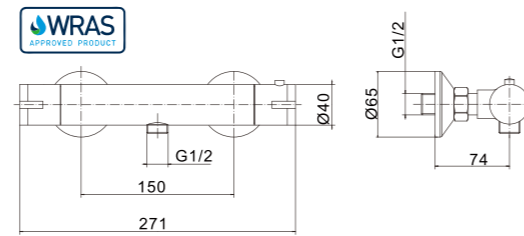

**MODEL NUMBER: PS1001A  
(PT80810+PS204A)**  
THERMOSTATIC SHOWER SET

**PT80815**

Exposed thermostatic bar valve

**PT80815M**

Exposed thermostatic bar valve

**PT8088**

Exposed thermostatic bar valve

**PT8088M**