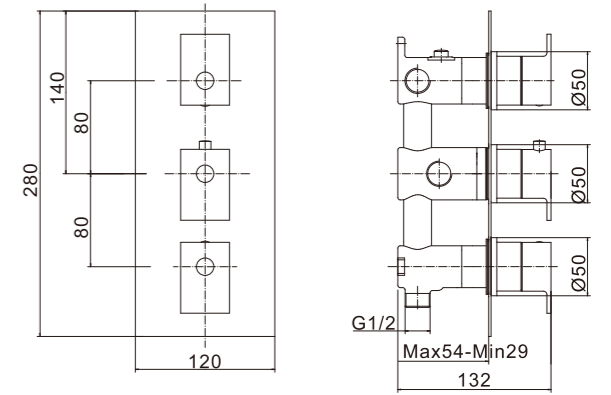

Traditional exposed thermostatic shower valve

PT85621M

Thermostatic concealed shower valve-three function