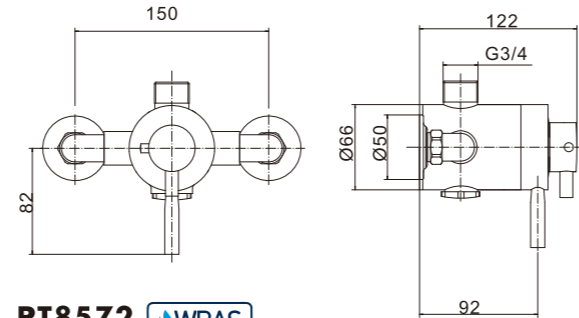

PT8572 Traditional exposed thermostatic shower valve