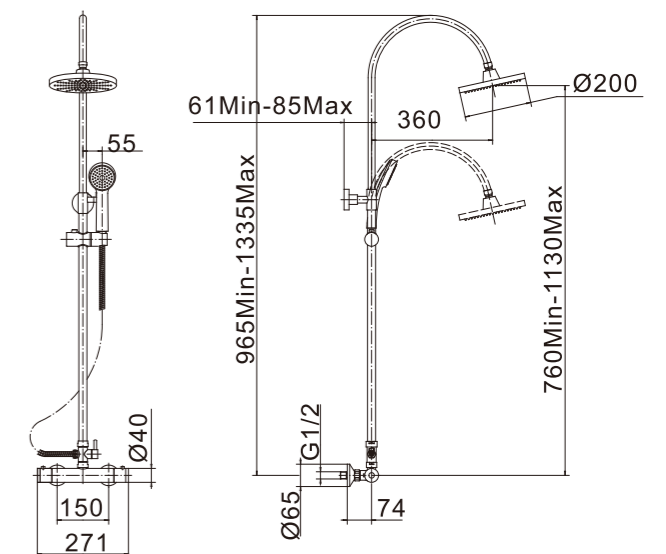

MORE ” CONCISE

Ceramic Basin

Luxuriant material and graceful shape are combined together to construct unique sensitive world, full of visual and touching charm, as if graceful music touches our soul.