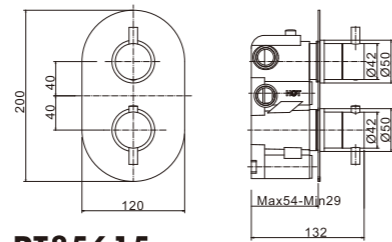

## PT85612

Thermostatic concealed shower valve-two function

Traditional exposed thermostatic shower valve

**PT85613**

Thermostatic concealed shower valve-two function

**PT85615**

Thermostatic concealed shower valve-two function