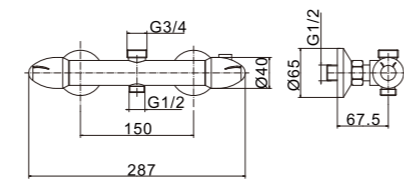

PT80824
Exposed thermostatic bar valve