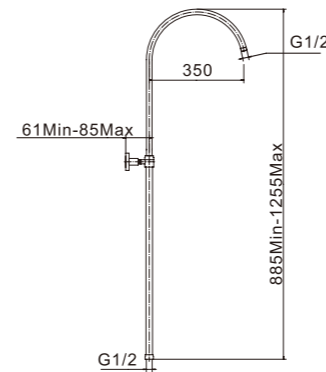

PS201
Rigid riser kit

PS202
Rigid riser kit

PS203
Rigid riser kit

PS203A(SUS)
Rigid riser kit

PS204
Rigid riser kit