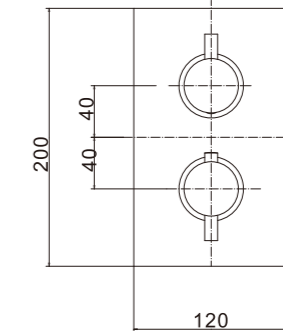

Thermostatic concealed shower valve-one function

PT85611

Thermostatic concealed shower valve-two function