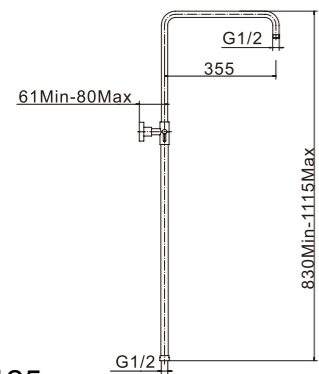

PS205
Rigid riser kit

PS206
Rigid riser kit

PS207
Rigid riser kit

PS208
Rigid riser kit

PS209
Rigid riser kit

coral
brassware
42