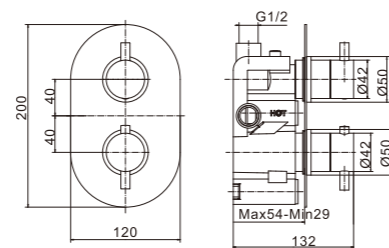

PT8569

Thermostatic concealed shower valve-one function