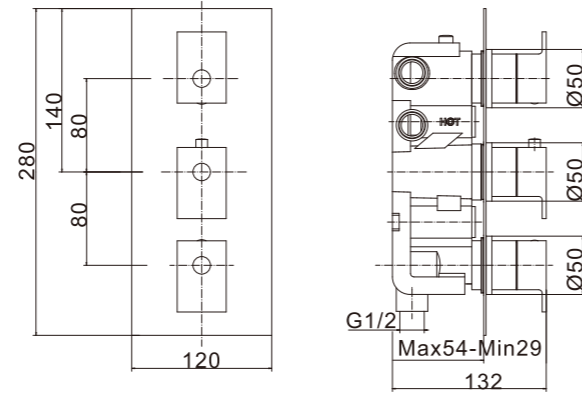

PT85621

Thermostatic concealed shower valve-three function