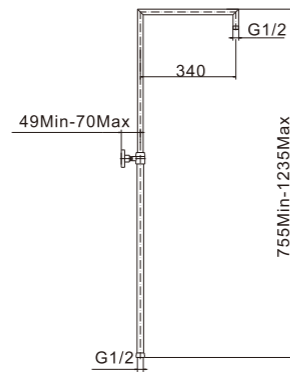

PS201
Rigid riser kit

PS202
Rigid riser kit

PS203
Rigid riser kit

PS203A(SUS)
Rigid riser kit

PS204
Rigid riser kit