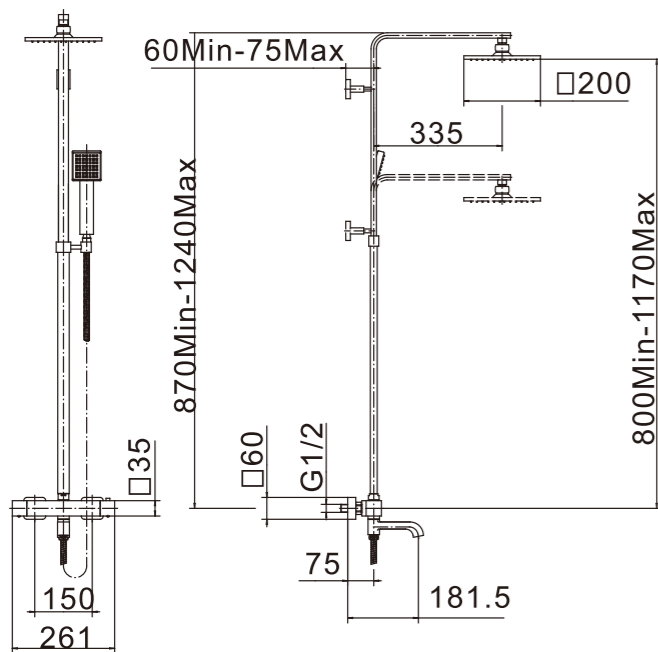

RELAX ” ENJOY

Ceramic Basin

Luxuriant material and graceful shape are combined together to construct unique sensitive world, full of visual and touching charm, as if graceful music touches our soul.

**MODEL NUMBER: PS1013A
(PT80821+PS207)**

THERMOSTATIC SHOWER SET