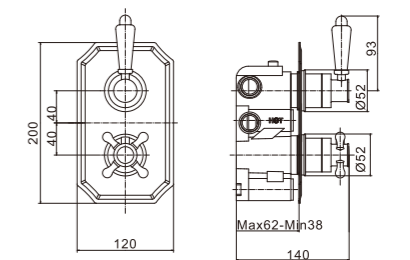

**PT85617**

Thermostatic concealed shower valve-two function

Traditional exposed thermostatic shower valve

**PT85623**

Thermostatic concealed shower valve-two function

**PT85620**

Thermostatic concealed shower valve-two function