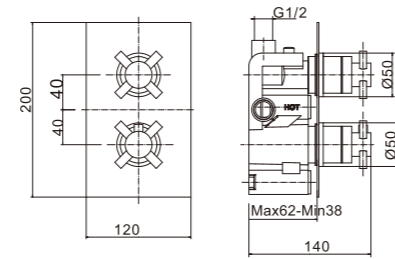

PT8565

Thermostatic concealed shower valve-one function