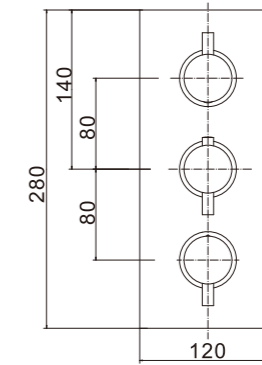

PT8562
Thermostatic concealed shower valve-three function