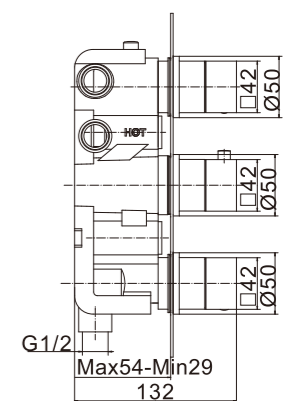

PT8564
Thermostatic concealed shower valve-three function