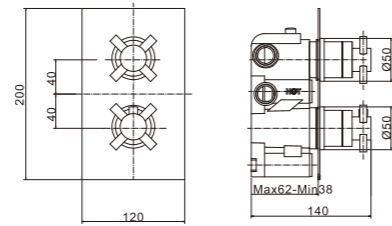

Traditional exposed thermostatic shower valve

PT85613

Thermostatic concealed shower valve-two function