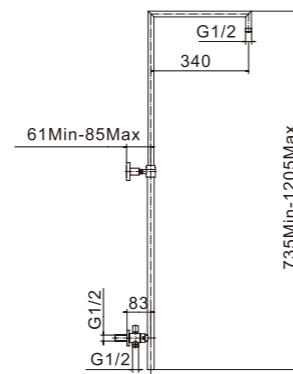

PS205
Rigid riser kit

PS206
Rigid riser kit

PS207
Rigid riser kit

PS208
Rigid riser kit

PS209
Rigid riser kit

coral
brassware
42