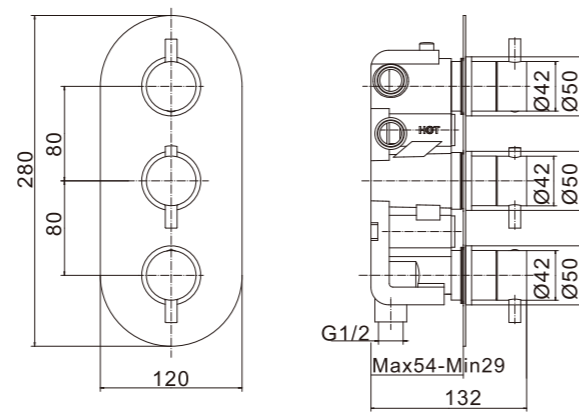

Traditional exposed thermostatic shower valve

**PT8566**

Thermostatic concealed shower valve-three function

Traditional exposed thermostatic shower valve

**PT85618**

Thermostatic concealed shower valve-three function