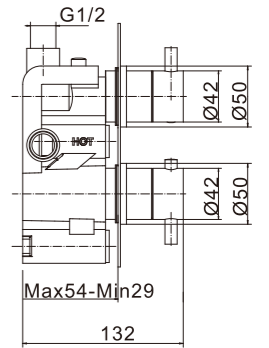

Thermostatic concealed shower valve-one function

PT8561

Thermostatic concealed shower valve-one function