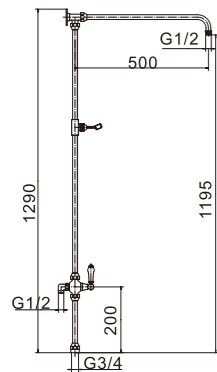

PS201
Rigid riser kit

PS202
Rigid riser kit

PS203
Rigid riser kit

PS203A(SUS)
Rigid riser kit

PS204
Rigid riser kit