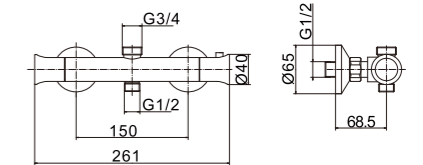

PT80827
Exposed thermostatic bar valve