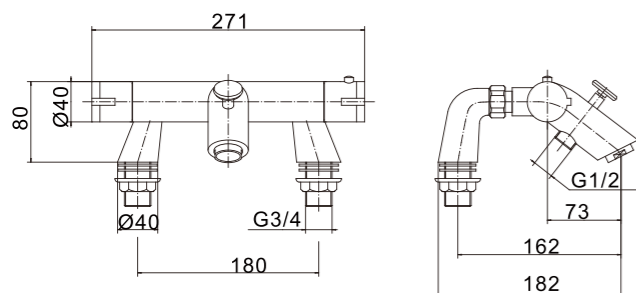

PT8085

Exposed thermostatic bath and shower valve