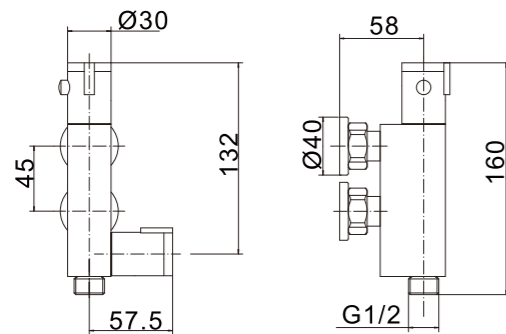

## PT80831M

Exposed vertical thermostatic bar va