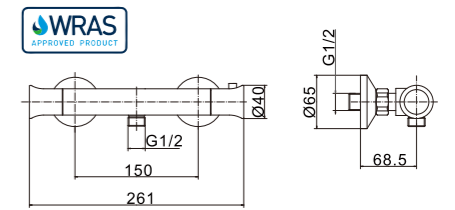

**MODEL NUMBER: PS1009A  
(PT80824+PS203A)**

THERMOSTATIC SHOWER SET

**PT80826**  
Exposed thermostatic bar valve

**PT80820**  
Exposed thermostatic bar valve

**PT80818**  
Exposed thermostatic bar valve

**PT80825**  
Exposed thermostatic bar valve