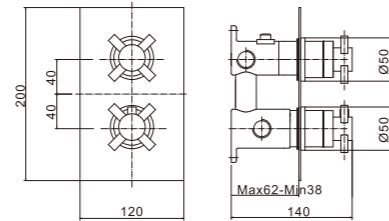

# Thermostatic concealed shower valve-one function

**PT85611M**

Thermostatic concealed shower valve-two function

**PT85612M**

Thermostatic concealed shower valve-two function

Traditional exposed thermostatic shower valve