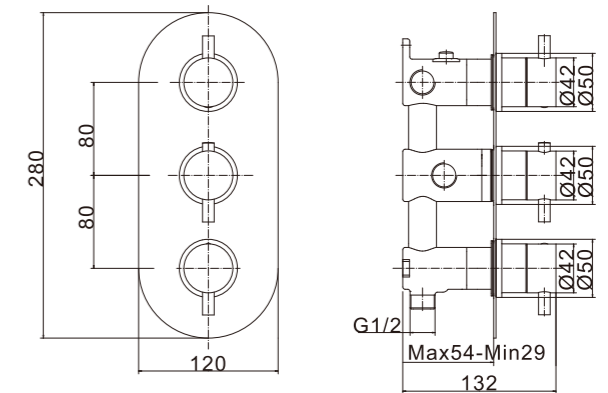

PT85610M

Thermostatic concealed shower valve-three function