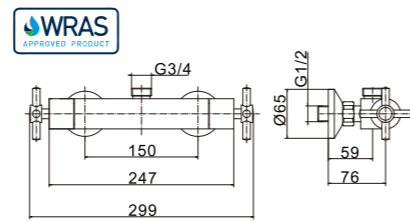

**MODEL NUMBER:PS1004  
(PT80811+PS204)**

**THERMOSTATIC SHOWER SET**

**PT80813**

Exposed thermostatic bar valve

**PT80812**

Exposed thermostatic bar valve

**PT80823**

Exposed thermostatic bar valve