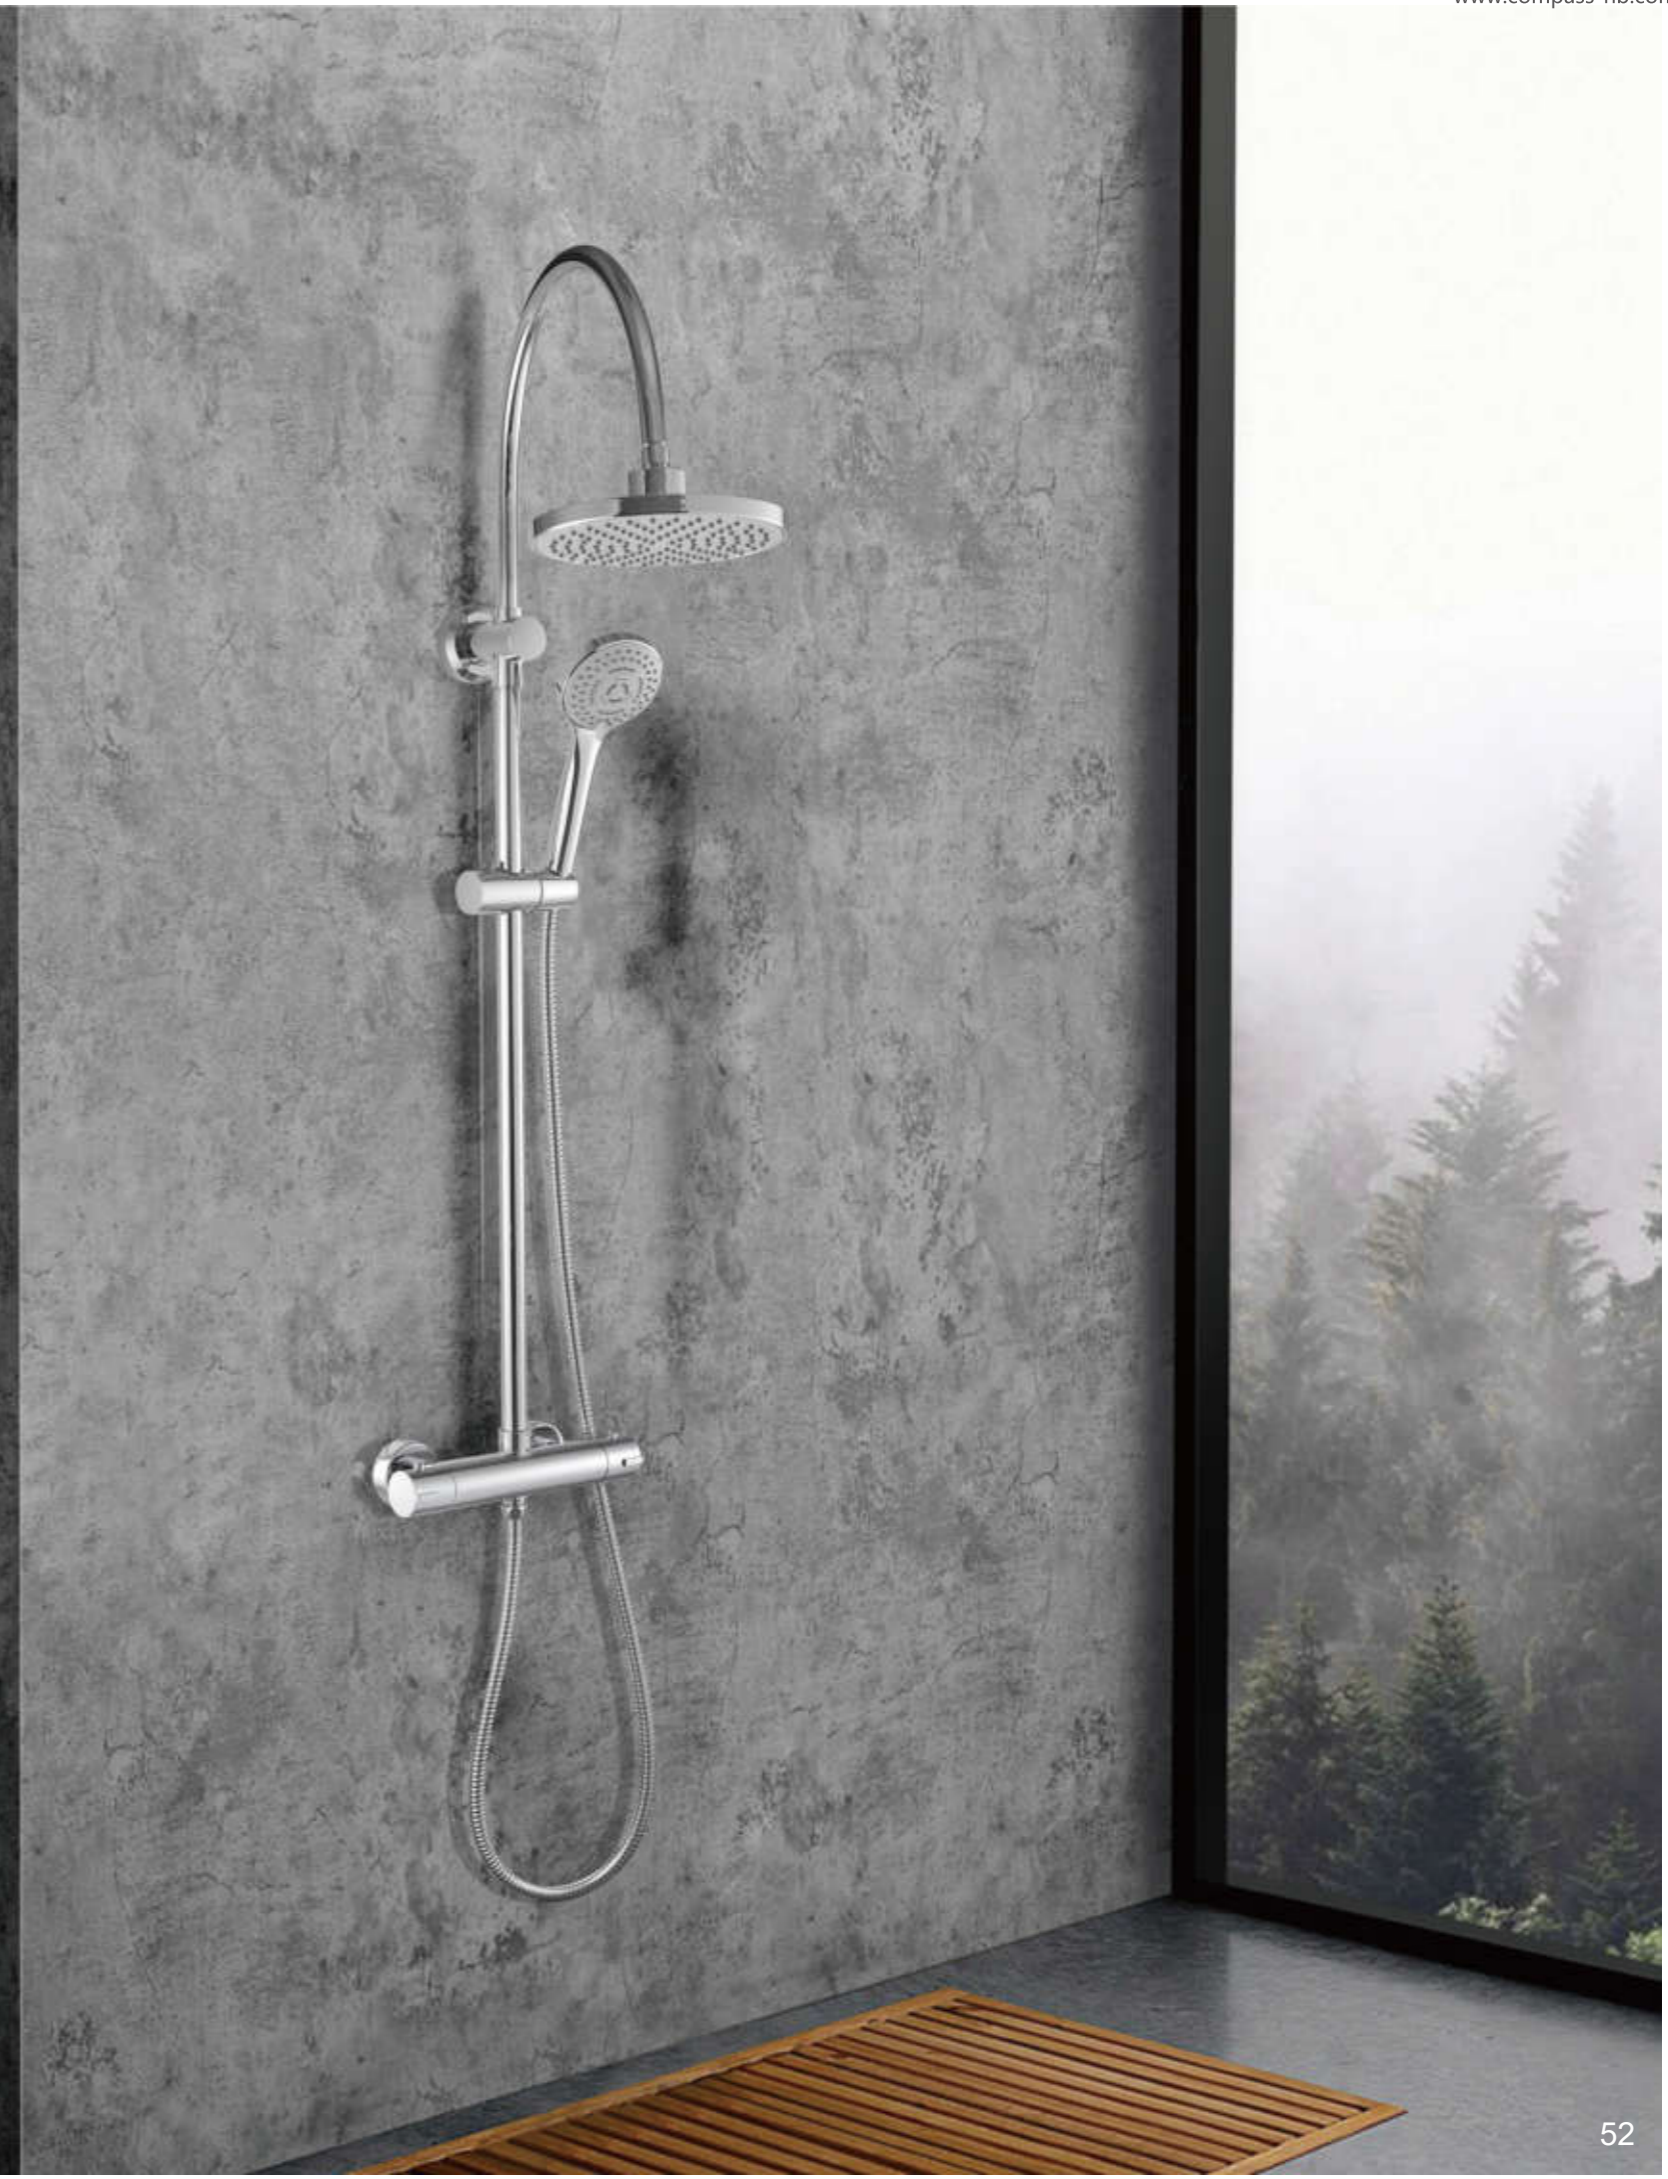

PAST ” FUTURE

The invisible wind and the invisible water are because they know how to let go
Regardless of brilliance or sorrow, the past will no longer affect the future remember! The past is not entangled in the past,
Full of free and easy, easy and light.

**MODEL NUMBER:
(PT80848+PS203)**

THERMOSTATIC SHOWER SET