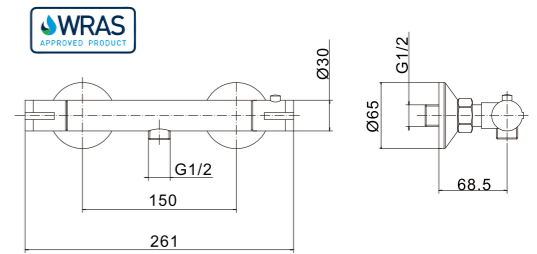

PT8088M

Exposed thermostatic bar valve