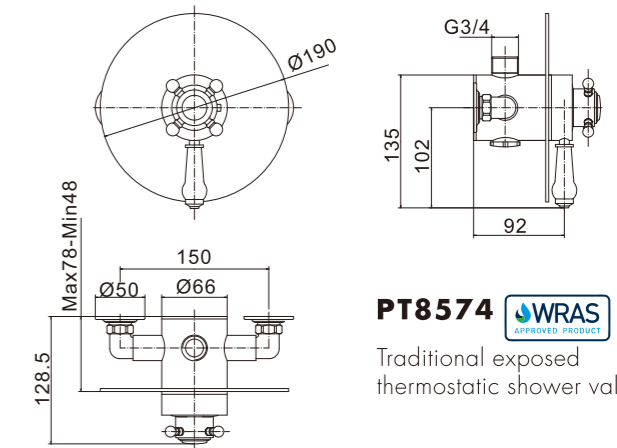

Traditional exposed thermostatic shower valve

PT8574 Traditional exposed thermostatic shower valve